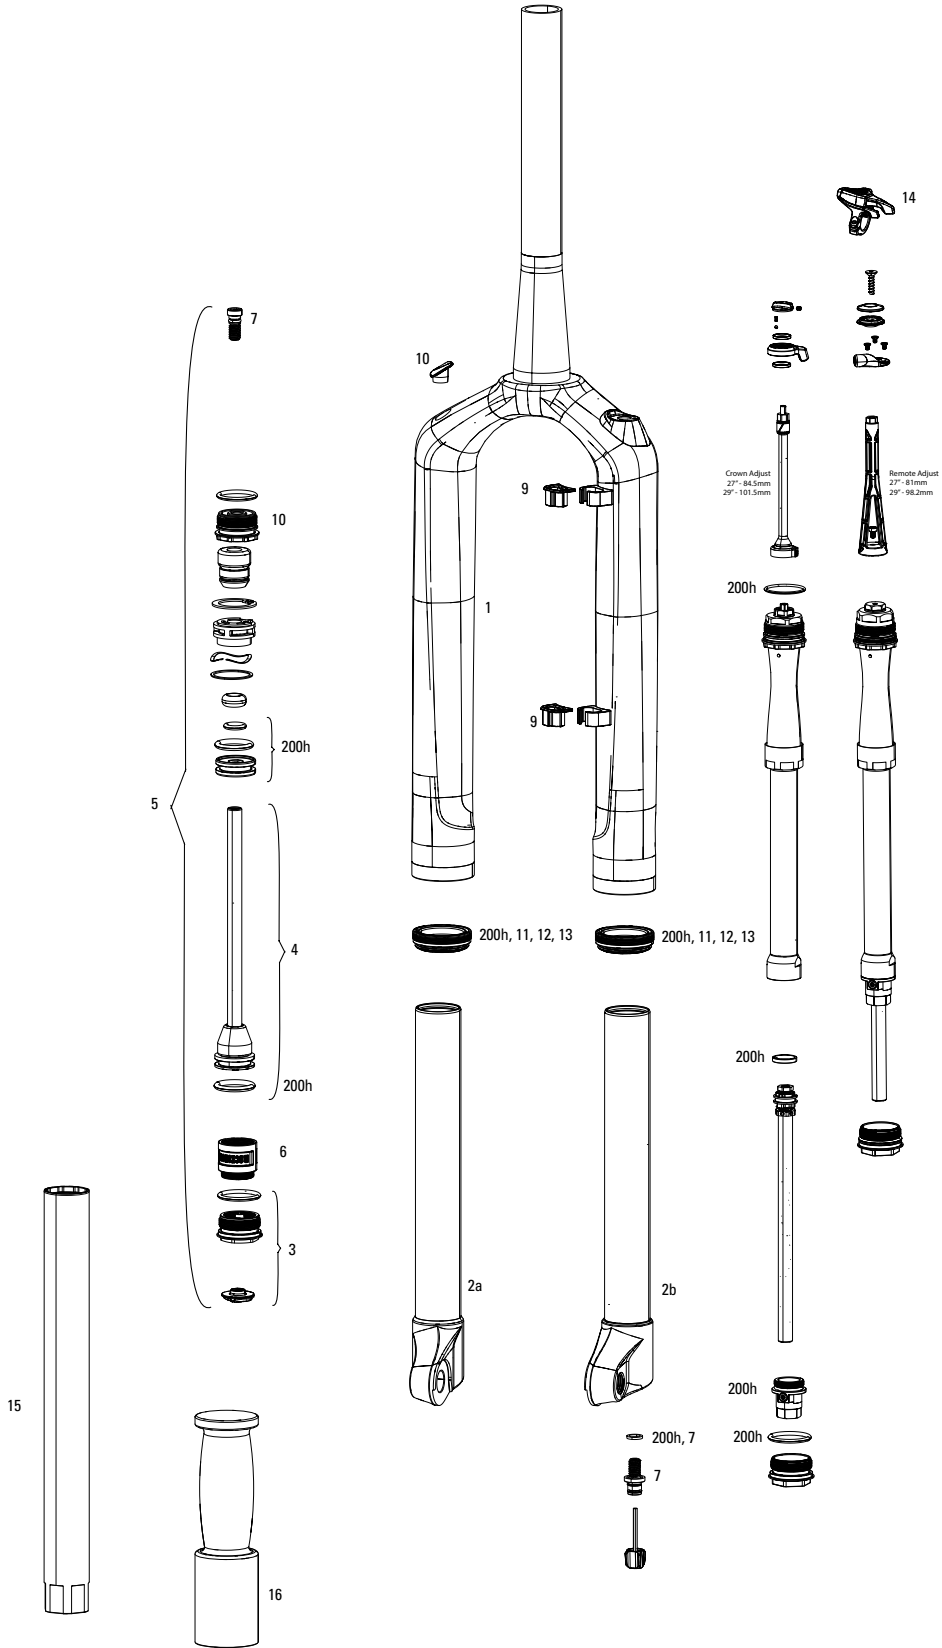

Note:

1. RS1 Charger is available in a Remote RL and a Crown RLC versions. The Remote is only RL, and the Crown is only RLC.
2. The RS1 Charger 2 REQUIRES a new bottom cap which is different than all previous bottom caps found on the RS1
3. The RS1 Charger 2 Remote RL REQUIRES the knob base on the CFU to have 3 tapped screw holes; RS1 Charger Remote RL CANNOT be installed into an older generation CFU with a knob base.
4. RLC/RL Charger and CFU not compatible with ACS/AC RS-1
5. Decal and Maxle pages can be found in back of the catalog.