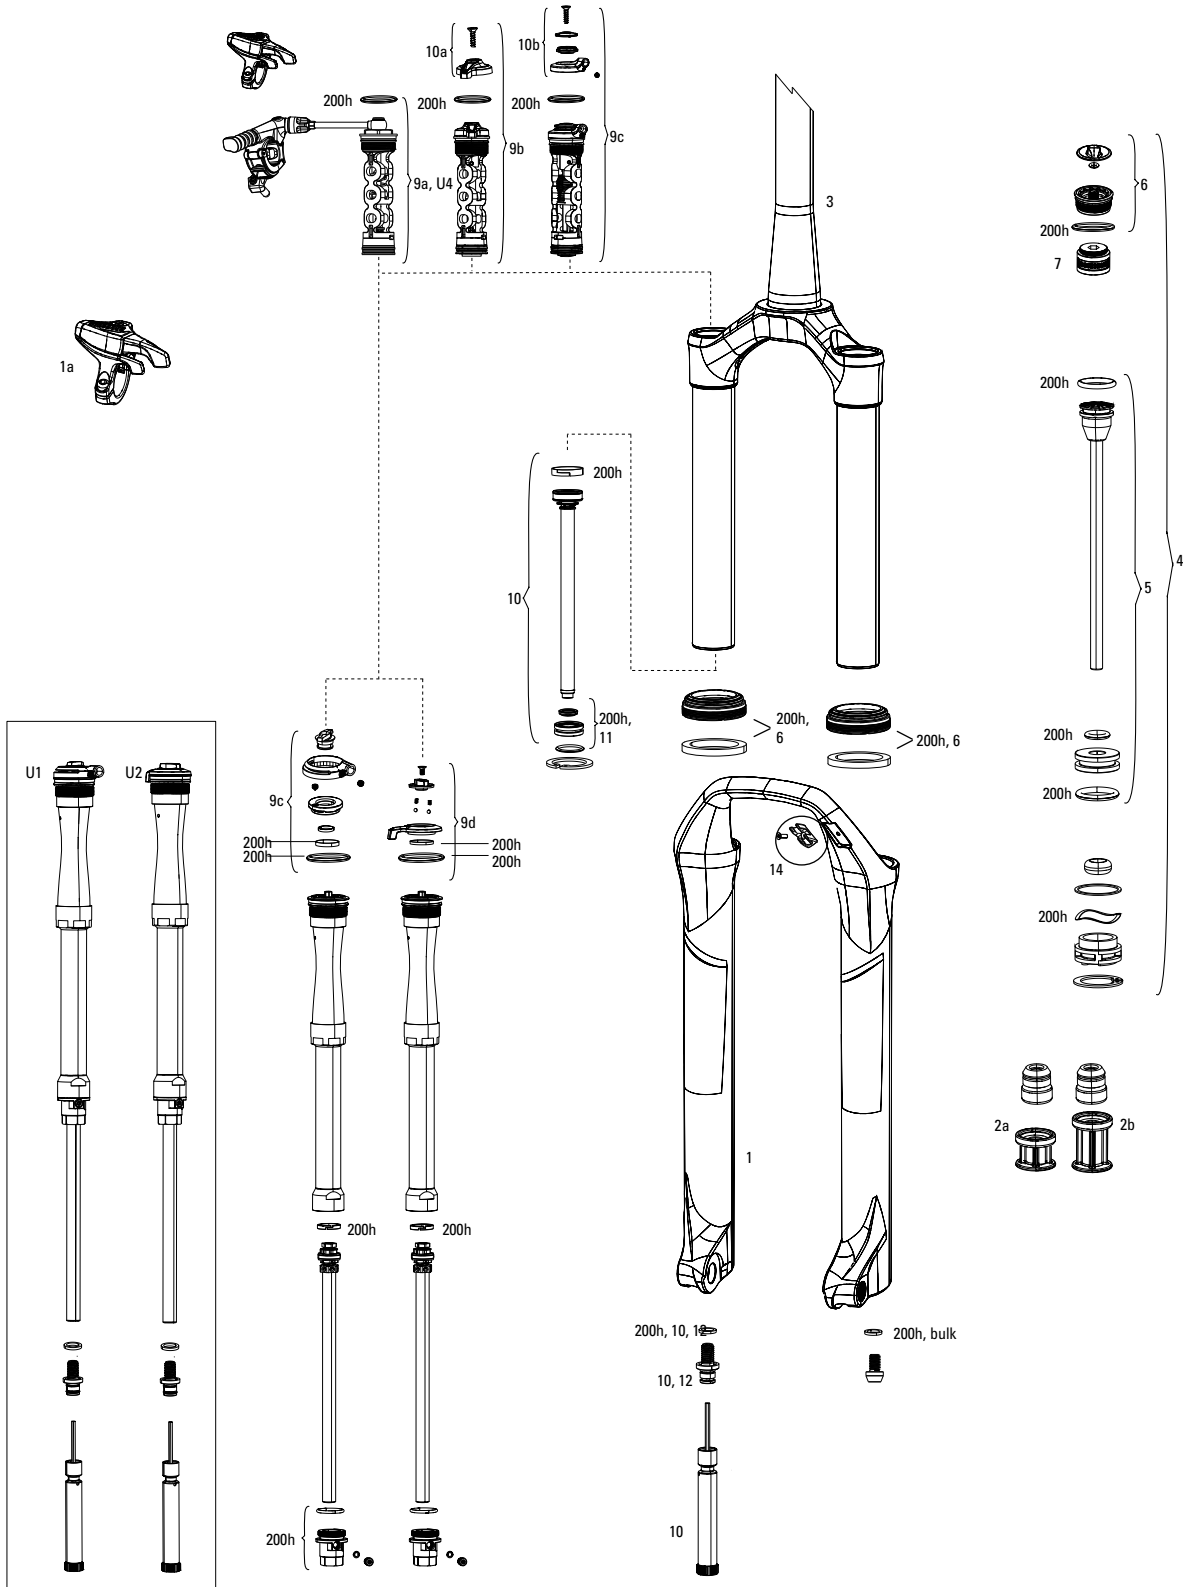

Note:

1. 2017 SID models use a hour based service interval, see www.sram.com/service for more info.
2. Convert from Crown Adjust to Cable Remote Adjust: Remote compression damper, remote compression adjuster spool, cable clamp and remote lever assembly.
3. Solo Air internals require Solo Air CSU; Solo Air internals are not compatible with Dual Air CSU. Dual Air internals require Dual Air CSU; Dual Air internals are not compatible with Solo Air CSU.
4. SID chassis and internals may be travel-specific. See part kit descriptions for identification.
5. 2013+ XLoc remote uses Reverb hydraulic fluid. Use fluid indicated on fork top cap.
6. Decal and Maxle pages can be found in back of the catalog.