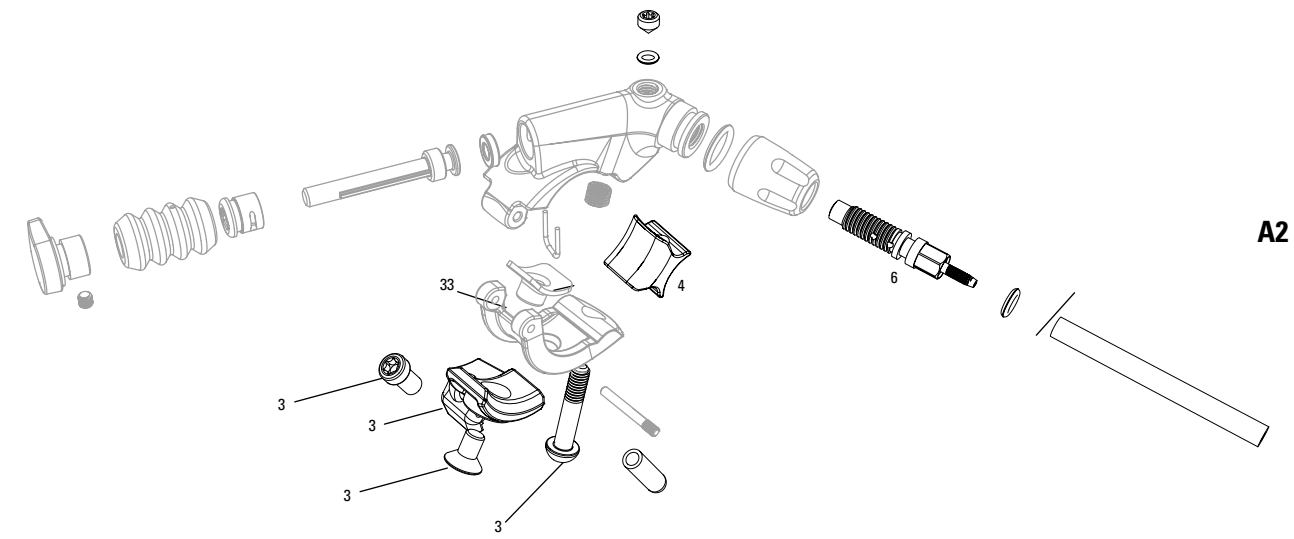

Note:

1. A1 - Remote silver adjuster knob - compatible with A1 Reverb only (2011-2013)
2. A2 - Remote black adjuster knob - compatible with A2 & B1 Reverb only (2013-2016)
3. A1 - specific parts not compatible with A2
4. As of MY16, there is a new IFP for Reverb and Reverb Stealth that does not use the two backup rings. Current full service kits include the new IFP, which is retrofittable into any Reverb or Reverb Stealth
5. If Reverb is sinking into travel or experiencing bypass, please use new IFP tube and inner seal head.