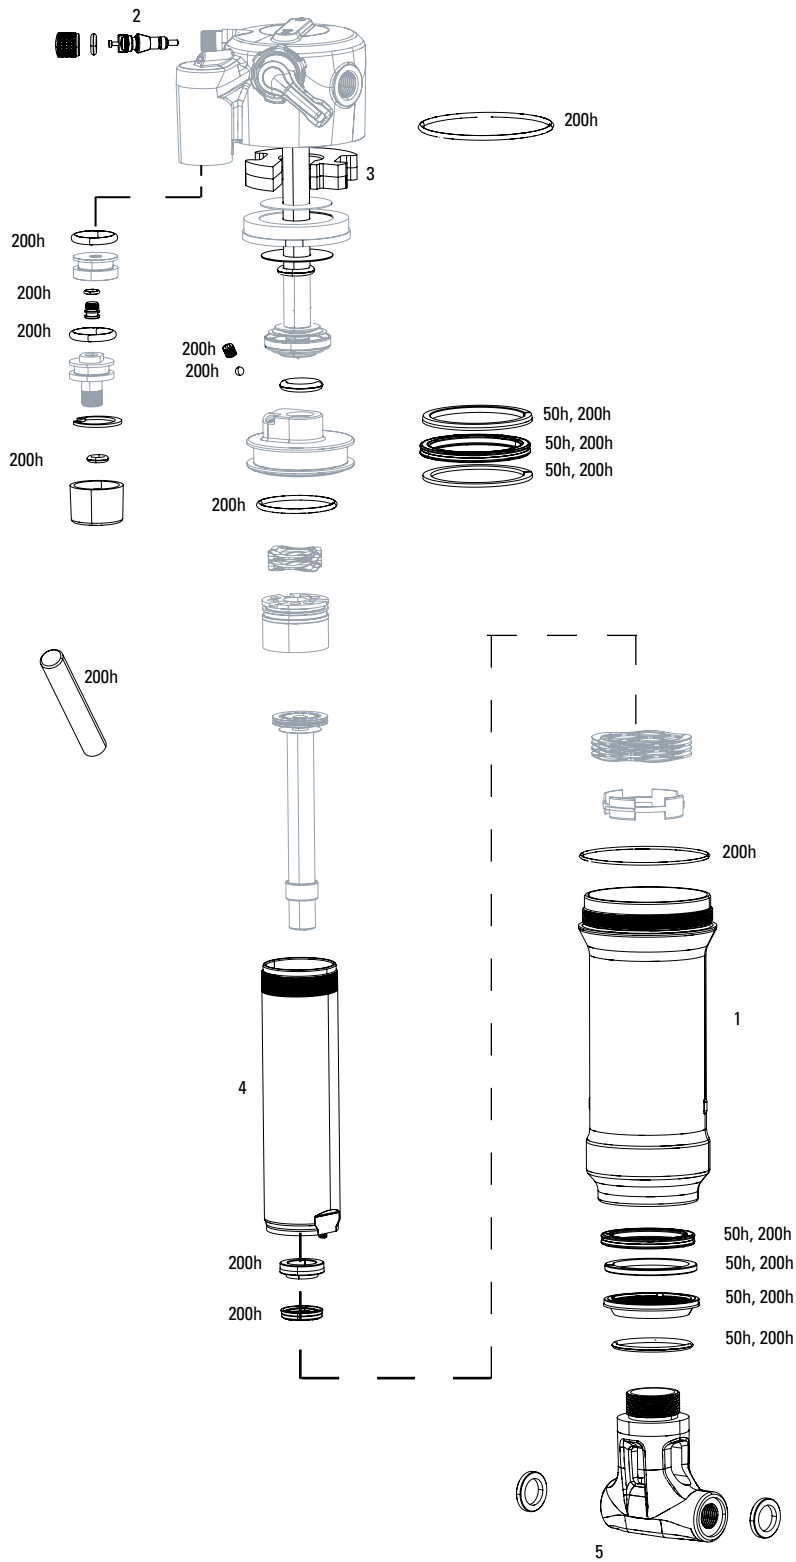

SPARES

3	11.4115.107.070	REAR SHOCK SPARE PARTS COMPRESSION KNOB - SUPER DELUXE A1 (2017+)
4	11.4308.327.002	FRONT SUSPENSION SERVICE SCHRADER VALVE CORE QTY 2
5	11.4118.046.000	REAR SHOCK SPARE PARTS REAR SHOCK BEARING WITH SPACERS (INCLUDES BEARINGS AND SPACERS FOR BR EYELETS) - DELUXE/SUPER DELUXE BR (2017+)
6	11.4115.013.000	REAR SHOCK EYELET BUSHING 1/2"X1/2" QTY 2
7	11.4118.042.001	REAR SHOCK SPARE PARTS VOLUME REDUCER KIT (INCLUDES VOLUME REDUCERS, QTY 3) - SUPERDELUXE/ DELUXE (2017+)
8	11.4118.051.000	REAR SHOCK SPARE PARTS REAR SHOCK VOLUME TOKEN KIT GEAR DOG 2.5T - 15MM (INCLUDES VOLUME TOKEN, QTY 1) - SUPER DELUXE/DELUXE (2017+)
9	11.4118.049.000	REAR SHOCK EYELET BEARING WITH SPACERS (INCLUDES EYELET BEARING BRACKET, BEARING, BOLTS AND SPACERS FOR BR EYELETS) - DELUXE/SUPER DELUXE BR (2017+)

TOOLS/GREASE/FLUIDS

ns	11.4115.094.010	LUBRICANT, REAR SHOCK AIR CAN, MAXIMA 15W 50, 1 LITER BOTTLE
ns	00.4318.008.002	GREASE ROCKSHOX DYNAMIC SEAL GREASE (PTFE) 1OZ - RECOMMENDED FOR SERVICE OF REAR SHOCKS
ns	00.4318.008.004	GREASE ROCKSHOX DYNAMIC SEAL GREASE 500ML - RECOMMENDED FOR SERVICE OF REAR SHOCKS
ns	11.4315.004.030	ROCKSHOX SUSPENSION OIL, 7WT 16OZ BOTTLE - REAR SHOCK DAMPER
ns	11.4315.021.060	ROCKSHOX SUSPENSION OIL, 7WT 120ML BOTTLE - REAR SHOCK DAMPER
10	00.4315.027.010	AIR VALVE ADAPTER TOOL - ROCKSHOX REAR SHOCKS
11	00.4115.154.020	REAR SHOCK VISE BLOCKS, 3 HOLE FOR ROCKSHOX MONARCH/VIVID/VIVID AIR/REVERB
12	00.4118.013.000	REAR SHOCK BODY VISE BLOCKS, ROCKSHOX MONARCH
13	00.4315.026.010	1/2"X1/2" REAR SHOCK BUSHING TOOL (EYELET/SEALHEAD) ROCKSHOX
ns	00.4315.023.010	HIGH-PRESSURE FORK/SHOCK PUMP (300 PSI MAX) ROCKSHOX
ns	00.4315.023.030	HIGH-PRESSURE FORK/SHOCK PUMP (600 PSI MAX) ROCKSHOX
ns	00.4315.023.040	HIGH-PRESSURE FORK/SHOCK PUMP (300 PSI MAX) ROCKSHOX DIGITAL GAUGE
ns	00.4315.022.010	SCHRADER VALVE REMOVAL TOOL ROCKSHOX

DELUXE TREK Re:AKTIV A1 (2018-2019)