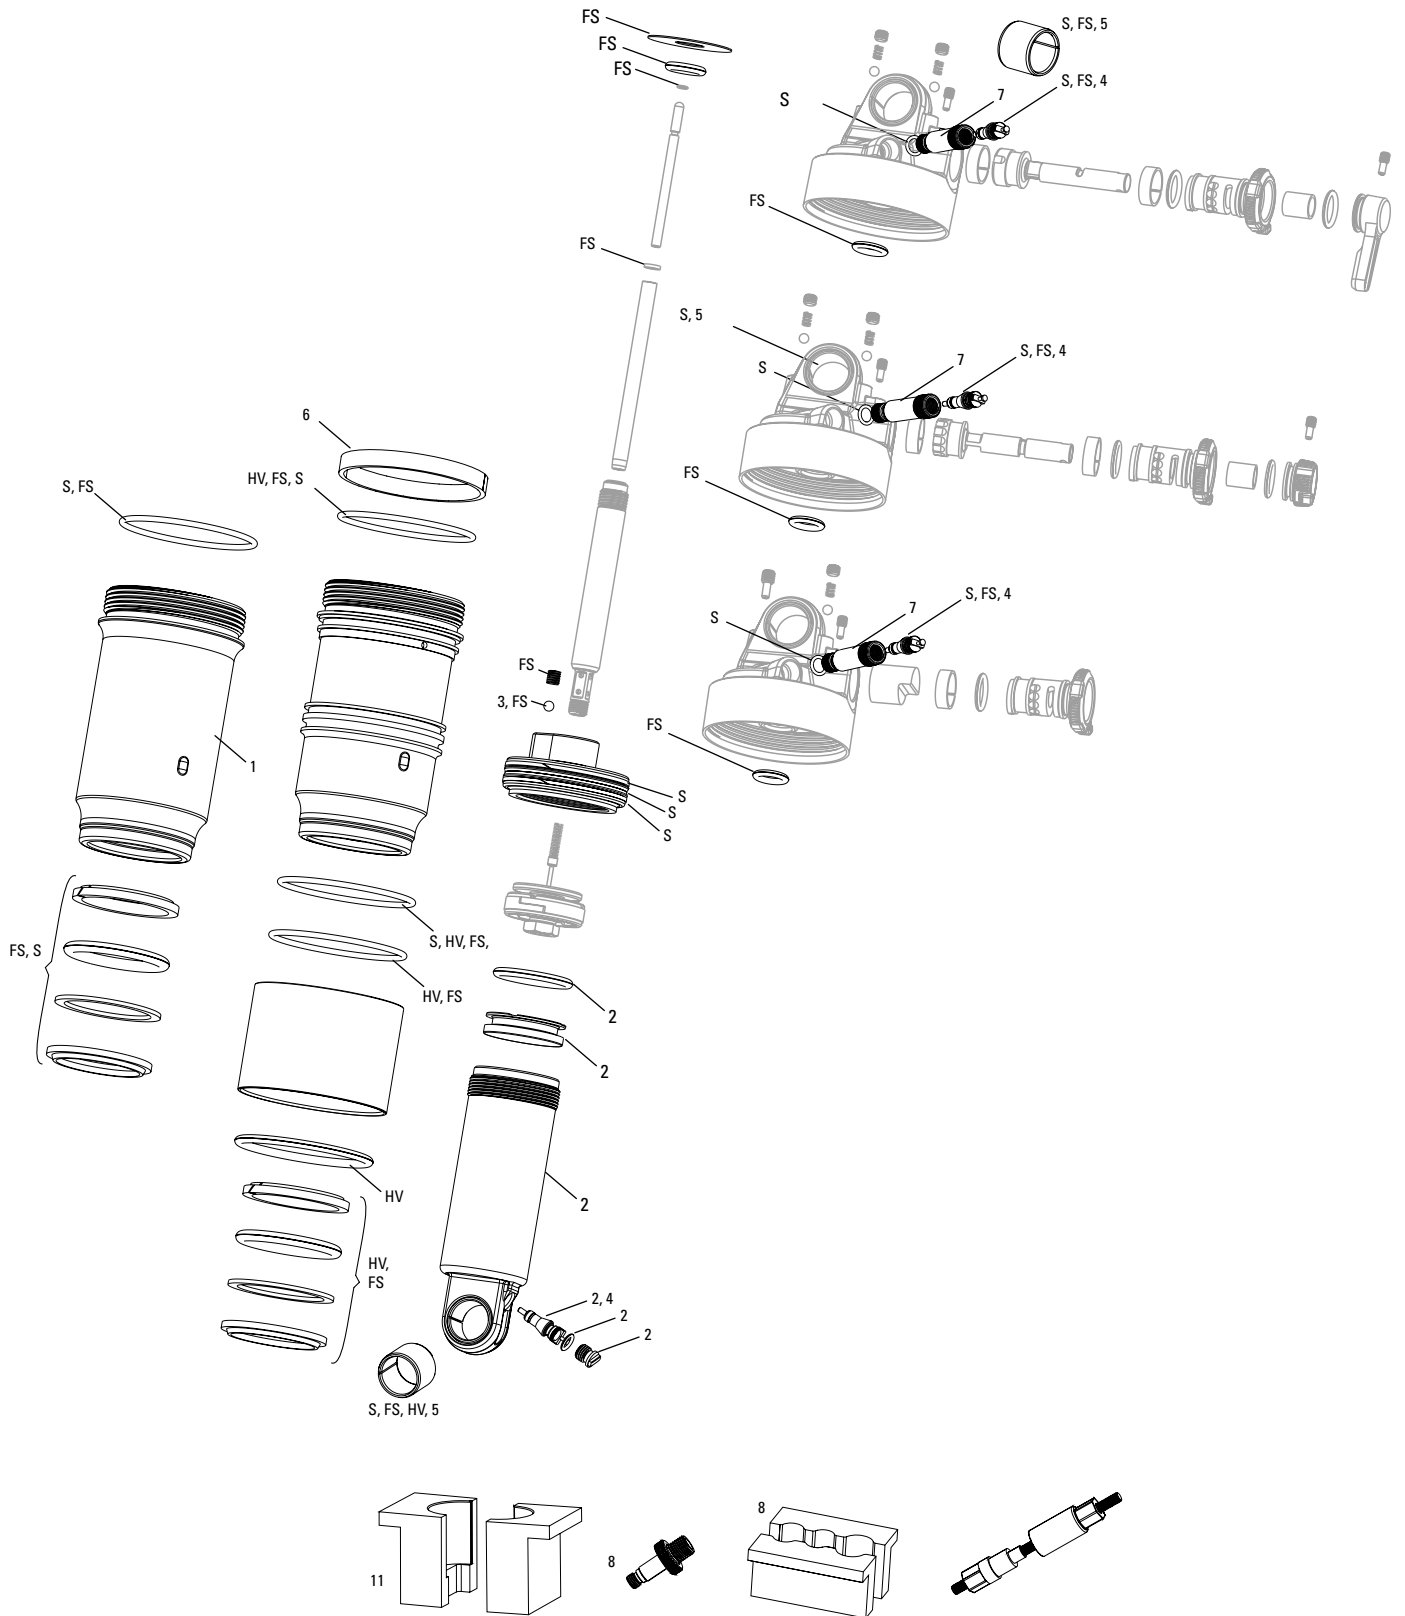

MONARCH R / RT / RL (2011-2013) / RT3 (2011-2012)

Note:

1. 2011-2012 Monarch parts are not compatible with pre-2011 Monarch rear shocks. 2011-2012 Monarch RT3 parts are not compatible with 2013 Monarch RT3.
2. Use '1/2"x1/2" Rear Shock Bushing/Mount Hardware Tool' to remove and install eyelet bushing and mounting hardware.
3. Air can assemblies are compatible with Monarch R, RL, RT3, and XX; not compatible with 2013 Monarch RT3.