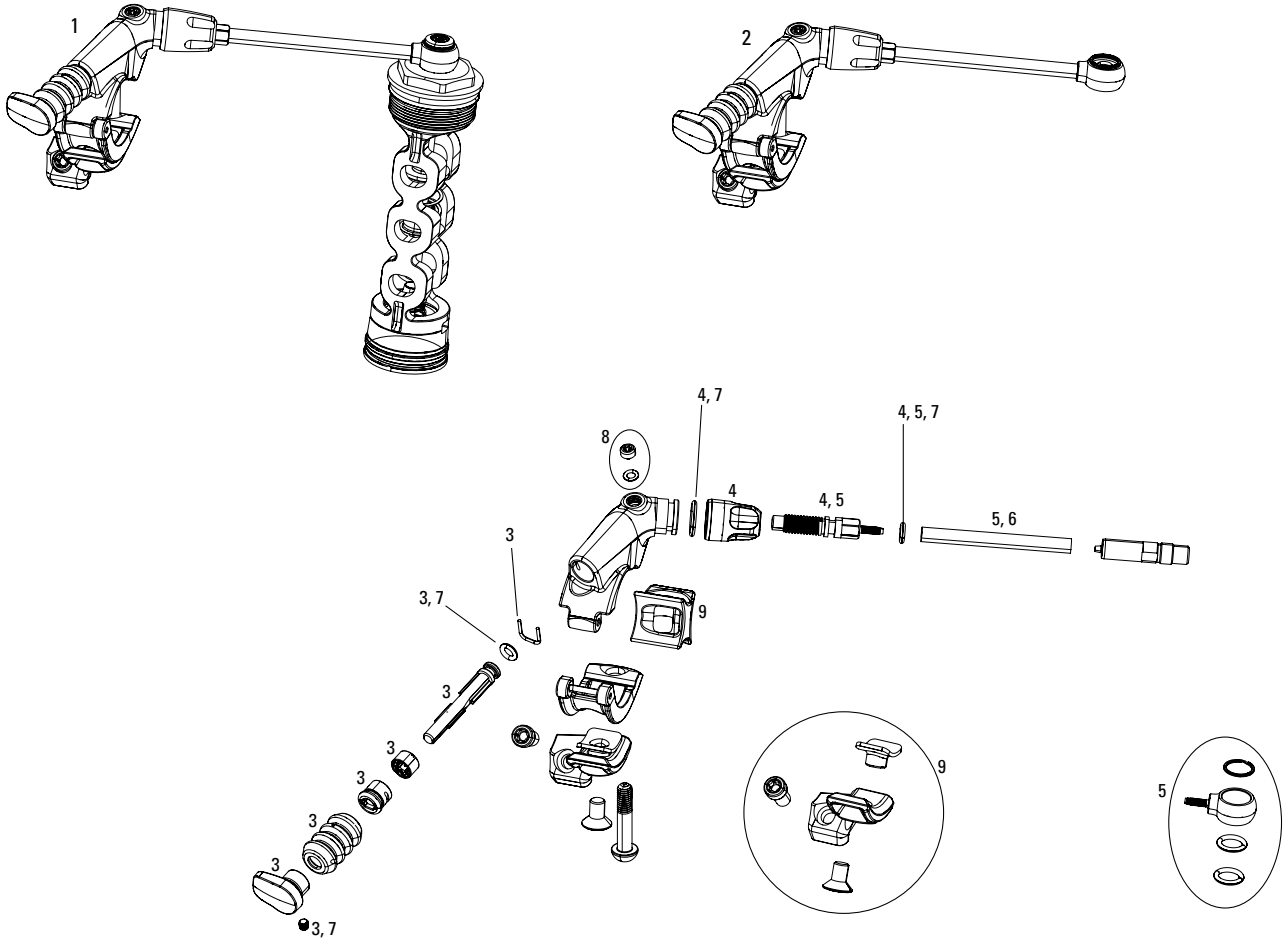

XLOC SPRINT FRONT SUSPENSION (A1-A2/2011-2018)

Note:
1.2014+ Xloc Remote (Gold Adjuster Knob) compatible with kits labeled "Gold Adjuster" only

1	00.4318.004.005	REMOTE UPGRADE KIT - XLOC SPRINT -INCLUDES MOTION CONTROL XDNA COMP DAMPER, BLEED SYRINGES, LEFT, MMX, BLACK - SIDB (2011-2016)
1	00.4318.004.006	REMOTE UPGRADE KIT - XLOC SPRINT -INCLUDES MOTION CONTROL XDNA COMP DAMPER, BLEED SYRINGES, RIGHT, MMX, BLACK - SIDB (2011-2016)
2	11.4315.013.050	REMOTE SPARE PART XLOC LEFT GOLD ADJUSTER (INCLUDES HOSE/BANJO)
2	11.4315.013.060	REMOTE SPARE PART XLOC RIGHT GOLD ADJUSTER (INCLUDES HOSE/BANJO)
3	11.4315.014.010	REMOTE SPARE PART BUTTON/BOOT/MASTER PISTON ASSEMBLY, XLOC LEFT
3	11.4315.014.020	REMOTE SPARE PART BUTTON/BOOT/MASTER PISTON ASSEMBLY, XLOC RIGHT
4	11.4315.017.000	REMOTE SPARE PART FLOODGATE ADJUSTER ASSEMBLY, XLOC
4	11.4318.008.000	REMOTE SPARE PART FLOODGATE ADJUSTER ASSEMBLY, XLOC SPRINT/FULL SPRINT - GOLD ADJUSTER 2014-2016
5	11.4018.060.000	REMOTE SPARE PART BANJO/HOSE/HOSE BARB KIT (INCLUDES RETAINING RING, BANJO O-RINGS AND HOSE BARB O-RING) - XLOC
6	11.4015.434.030	REMOTE SPARE PART HYDRAULIC HOSE XLOC 500MM QTY 2 (USE WITH REVERB FLUID ONLY) SPRINT/FULL SPRINT, GOLD ADJUSTER 2014-2016
7	11.4315.019.000	REMOTE SPARE PART XLOC SPRINT REMOTE SERVICE KIT
8	11.6818.001.000	REMOTE SPARE PART DISCRETE PUCK HYDRAULIC REMOTE (SPACER) FOR XLOC REMOTES QTY2
9	11.5315.049.010	DISC BRAKE SPARE LEVER MMX/SHIFTER MOUNTING BRACKET, LEFT -GUIDE ULT/RSC/RS/RE/R, LEVEL ULT/TLM/TL, CODE RSC/R, DB5 ELIXIR 9/7/CR MAG/X0/XX, QTY 1
9	11.5315.049.020	DISC BRAKE SPARE LEVER MMX/SHIFTER MOUNTING BRACKET, RIGHT -GUIDE ULT/RSC/RS/RE/R, LEVEL ULT/TLM/TL, CODE RSC/R, DB5 ELIXIR 9/7/CR MAG/X0/XX, QTY 1
ns	11.4315.011.030	ROCKSHOX BLEED KIT (XLOC/TOTEM) QTY 2 (INCLUDES TWO SYRINGES AND FITTINGS, ONE TORX TOOL)
ns	00.4318.007.001	ROCKSHOX STANDARD BLEED KIT (INCLUDES 2 SYRINGES/FITTINGS, REVERB HYDRAULIC FLUID, 120ML BOTTLE NEW)
ns	11.4315.021.070	ROCKSHOX REVERB HYDRAULIC FLUID, 120ML BOTTLE - REVERB/SPRINT REMOTE
ns	11.4015.354.040	ROCKSHOX REVERB HYDRAULIC FLUID, 1 LITER BOTTLE - REVERB/SPRINT REMOTE