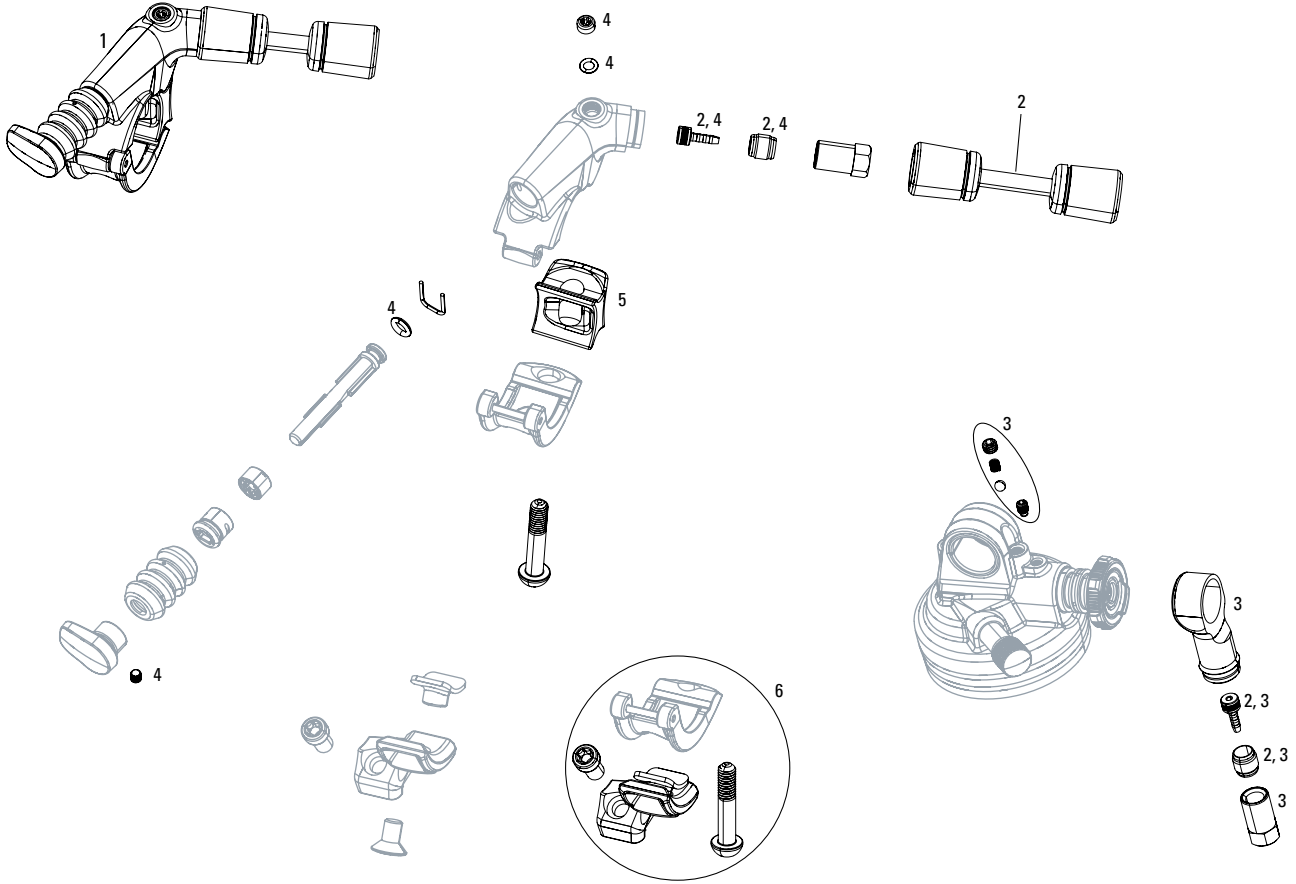

XLOC SPRINT MONARCH (A1-A2/2011-2018)

1	11.4318.000.000	REMOTE SPARE PART XLOC MONARCH XX LEFT BLACK (HOSE/BANJO)
1	11.4318.000.010	REMOTE SPARE PART XLOC MONARCH XX RIGHT BLACK (HOSE/BANJO)
2	11.4318.002.040	REMOTE SPARE PART HYDRAULIC HOSES/BARBS/COMPRESSION FITTINGSXLOC MONARCH XX 1250MM QTY 2 (USE WITH REVERB FLUID ONLY) NEW
3	11.4118.002.000	REAR SHOCK SPARE PARTS BANJO/COMPRESSION FITTING/THREADED BARB KIT - MONARCH XX
4	11.4318.001.000	REMOTE SPARE PART XLOC REMOTE SERVICE KIT MN XX
5	11.6818.001.000	REMOTE SPARE PART DISCRETE PUCK HYDRAULIC REMOTE (SPACER) FOR XLOC REMOTES QTY2
6	11.5315.049.010	DISC BRAKE SPARE LEVER MMX/SHIFTER MOUNTING BRACKET, LEFT -GUIDE ULT/RSC/RS/RE/R,LEVEL ULT/TLM/TL, CODE RSC/R
6	11.5315.049.020	DISC BRAKE SPARE LEVER MMX/SHIFTER MOUNTING BRACKET, RIGHT -GUIDE ULT/RSC/RS/RE/R,LEVEL ULT/TLM/TL, CODE RSC/R,
ns	11.4315.011.030	ROCKSHOX BLEED KIT (XLOC/TOTEM) QTY 2 (INCLUDES TWO SYRINGESAND FITTINGS, ONE TORX TOOL)
ns	00.4318.007.001	ROCKSHOX STANDARD BLEED KIT (INCLUDES 2 SYRINGES/FITTINGS, REVERB HYDRAULIC FLUID, 120ML BOTTLE NEW)
ns	11.4315.021.070	ROCKSHOX REVERB HYDRAULIC FLUID, 120ML BOTTLE - REVERB/SPRINT REMOTE
ns	11.4015.354.040	ROCKSHOX REVERB HYDRAULIC FLUID, 1 LITER BOTTLE - REVERB/SPRINT REMOTE