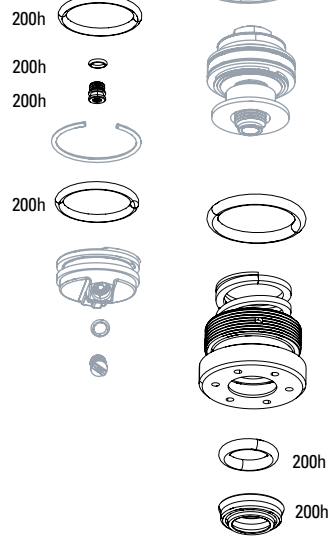

SUPER DELUXE COIL RC A1 (2018)

SUPER DELUXE COIL RC A1 (2018)

SERVICE		
200hr	00.4315.032.638	200 HOUR/1 YEAR SERVICE KIT (INCLUDES SEALHEAD SEALS, PISTONSEAL, GLIDE RINGS, IFP SEALS, REMOTE SPARES, GREASE) - SUPER DELUXE COIL REMOTE (2018+)
200hr	00.4315.032.639	200 HOUR/1 YEAR SERVICE KIT (INCLUDES SEALHEAD SEALS, PISTONSEAL, GLIDE RINGS, IFP SEALS, GREASE) - SUPER DELUXE COIL (2018+)
SPARES		
1	11.4118.046.000	REAR SHOCK SPARE PARTS REAR SHOCK BEARING WITH SPACERS (INCLUDES BEARINGS AND SPACERS FOR BR EYELETS) - DELUXE/SUPER DELUXE BR (2017+)
2	00.4318.002.009	REMOTE - ONELOC LEFT/ABOVE, RIGHT/BELOW 10MM, REMOTE ONLY (INCLUDES REMOTE, CABLE&HOUSING) -SID,REBA,REVELATION,BLUTO,SEKTOR,RECONGOLD(2013-2017)
2	00.4318.002.010	REMOTE - ONELOC RIGHT/ABOVE, LEFT/BELOW 10MM, REMOTE ONLY (INCLUDES REMOTE, CABLE&HOUSING) -SID,REBA,REVELATION,BLUTO,SEKTOR,RECONGOLD(2013-2017)
3	11.4115.107.070	REAR SHOCK SPARE PARTS COMPRESSION KNOB - SUPER DELUXE A1 (2017+)
4	11.4115.013.000	REAR SHOCK EYELET BUSHING 1/2"X1/2" QTY 2
SPRING		
5	00.4118.200.000	SPRING, METRIC COIL, LENGTH 134MM, SPRING TRAVEL (47.5-55MM), 350 LB
5	00.4118.200.001	SPRING, METRIC COIL, LENGTH 134MM, SPRING TRAVEL (47.5-55MM), 400 LB
5	00.4118.200.002	SPRING, METRIC COIL, LENGTH 134MM, SPRING TRAVEL (47.5-55MM), 450 LB
5	00.4118.200.003	SPRING, METRIC COIL, LENGTH 134MM, SPRING TRAVEL (47.5-55MM), 500 LB
5	00.4118.200.004	SPRING, METRIC COIL, LENGTH 134MM, SPRING TRAVEL (47.5-55MM), 550 LB
5	00.4118.200.005	SPRING, METRIC COIL, LENGTH 134MM, SPRING TRAVEL (47.5-55MM), 600 LB
5	00.4118.200.006	SPRING, METRIC COIL, LENGTH 134MM, SPRING TRAVEL (47.5-55MM), 650 LB
5	00.4118.200.007	SPRING, METRIC COIL, LENGTH 151MM, SPRING TRAVEL (57.5-65MM), 300 LB
5	00.4118.200.008	SPRING, METRIC COIL, LENGTH 151MM, SPRING TRAVEL (57.5-65MM), 350 LB
5	00.4118.200.009	SPRING, METRIC COIL, LENGTH 151MM, SPRING TRAVEL (57.5-65MM), 400 LB
5	00.4118.200.010	SPRING, METRIC COIL, LENGTH 151MM, SPRING TRAVEL (57.5-65MM), 450 LB
5	00.4118.200.011	SPRING, METRIC COIL, LENGTH 151MM, SPRING TRAVEL (57.5-65MM), 500 LB
5	00.4118.200.012	SPRING, METRIC COIL, LENGTH 151MM, SPRING TRAVEL (57.5-65MM), 550 LB
5	00.4118.200.013	SPRING, METRIC COIL, LENGTH 151MM, SPRING TRAVEL (57.5-65MM), 600 LB
5	00.4118.200.014	SPRING, METRIC COIL, LENGTH 151MM, SPRING TRAVEL (57.5-65MM), 650 LB
5	00.4118.200.015	SPRING, METRIC COIL, LENGTH 174MM, SPRING TRAVEL (67.5-75MM), 250 LB
5	00.4118.200.016	SPRING, METRIC COIL, LENGTH 174MM, SPRING TRAVEL (67.5-75MM), 300 LB
5	00.4118.200.017	SPRING, METRIC COIL, LENGTH 174MM, SPRING TRAVEL (67.5-75MM), 350 LB
5	00.4118.200.018	SPRING, METRIC COIL, LENGTH 174MM, SPRING TRAVEL (67.5-75MM), 400 LB
5	00.4118.200.019	SPRING, METRIC COIL, LENGTH 174MM, SPRING TRAVEL (67.5-75MM), 450 LB
5	00.4118.200.020	SPRING, METRIC COIL, LENGTH 174MM, SPRING TRAVEL (67.5-75MM), 500 LB
5	00.4118.200.021	SPRING, METRIC COIL, LENGTH 174MM, SPRING TRAVEL (67.5-75MM), 550 LB
5	00.4118.200.022	SPRING, METRIC COIL, LENGTH 174MM, SPRING TRAVEL (67.5-75MM), 600 LB
TOOLS/GREASE/FLUIDS		
6	00.4315.028.010	SPANNER WRENCH/AIR VALVE TOOL - ROCKSHOX VIVID/VIVID AIR/SUPER DELUXE COIL
7	00.4315.026.010	1/2"X1/2" REAR SHOCK BUSHING TOOL (EYELET/SEALHEAD) ROCKSHOX
8	00.4118.045.001	REAR SUSPENSION SPRING COMPRESSOR TOOL, COUNTER MEASURE - ROCKSHOX VIVID/VIVID AIR