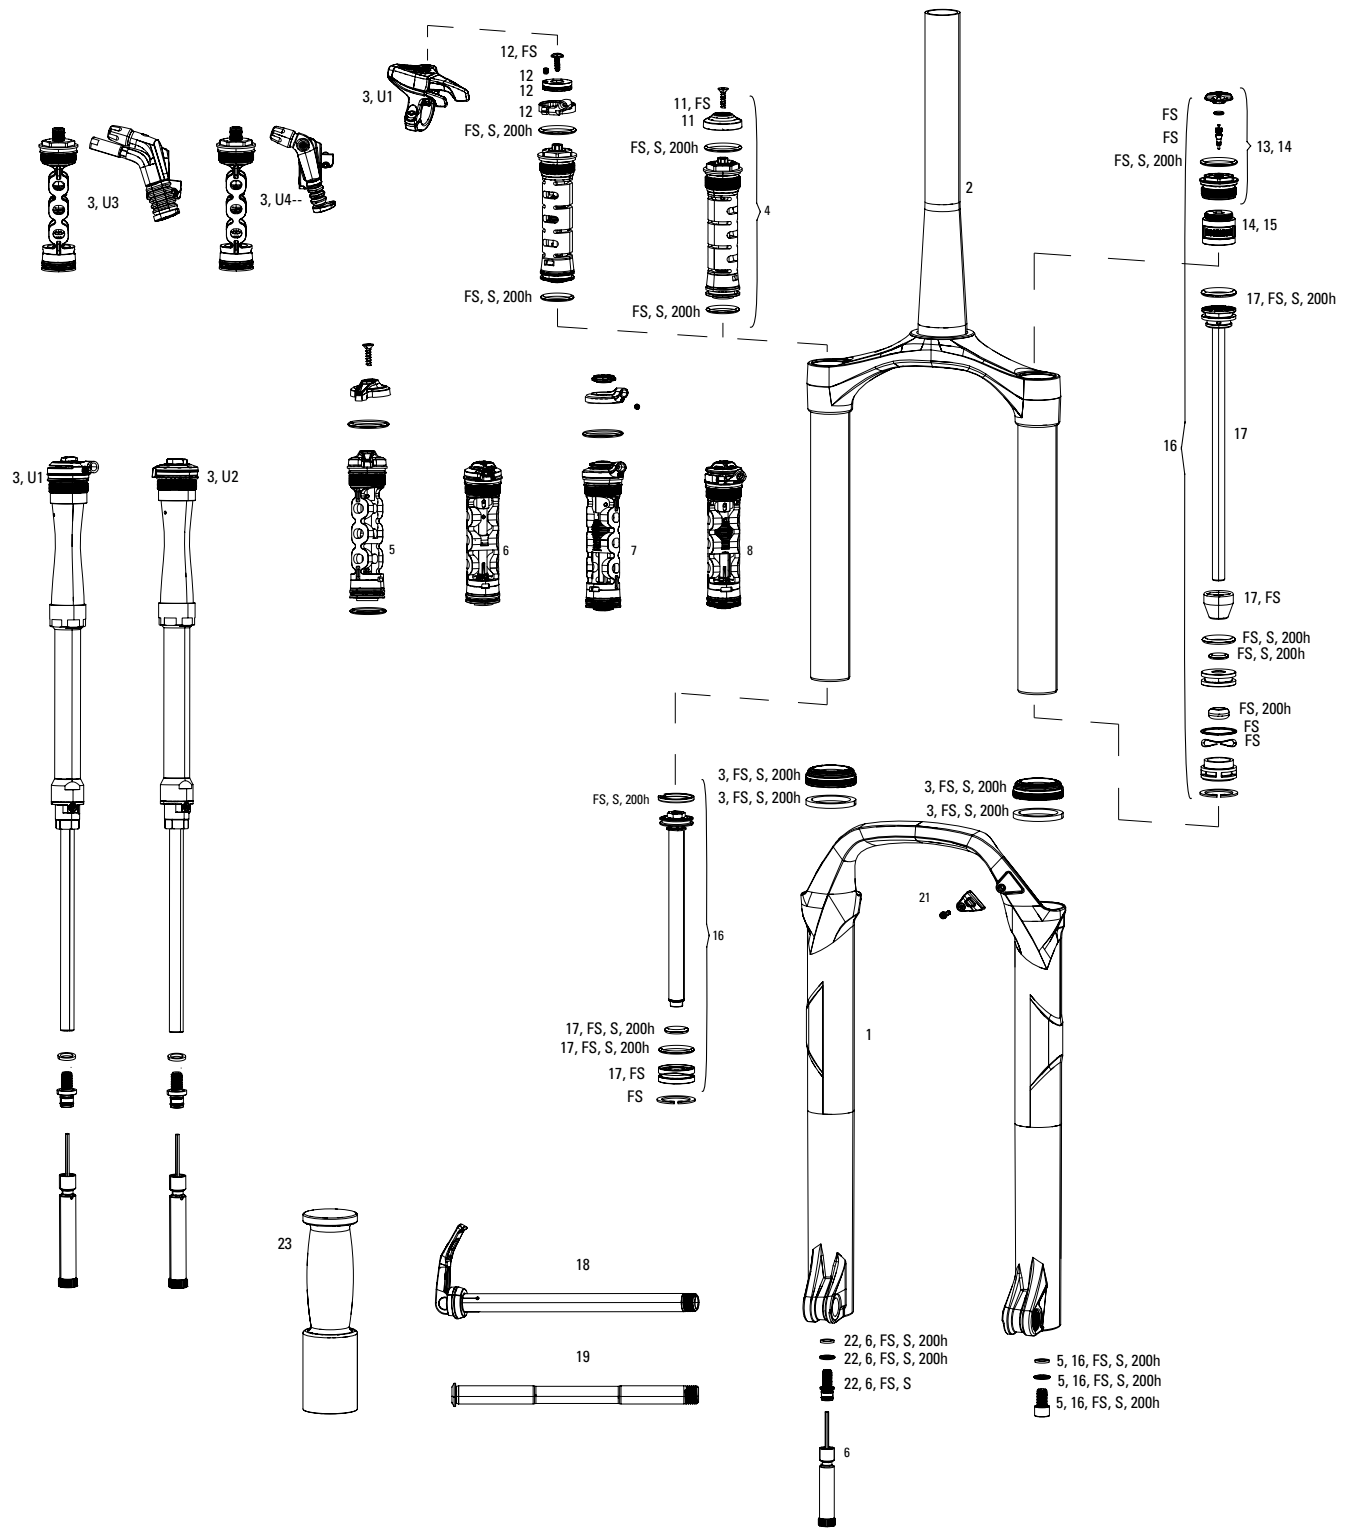

BLUTO A1-A2 (2015-2018)

Notes:

1. Full service kits include replaceable o-rings, glide rings, retaining rings, crush washers, crush washer retainers and shaft bolts/nuts. All air service kits include replacement schrader valve cores. Not all service parts are pictured. All basic service kits include the following replaceable wear items: o-rings, glide rings, dust seals, and foam rings.
2. Rebound damper and spring shaft kits include crush washers, crush washer retainers and shaft bolts, as well as upper tube retaining rings and rebound adjuster knob.
3. Convert from Crown Adjust to Remote Adjust: Use remote upgrade kit.
4. Decal and Maxle pages can be found in back of the catalog.