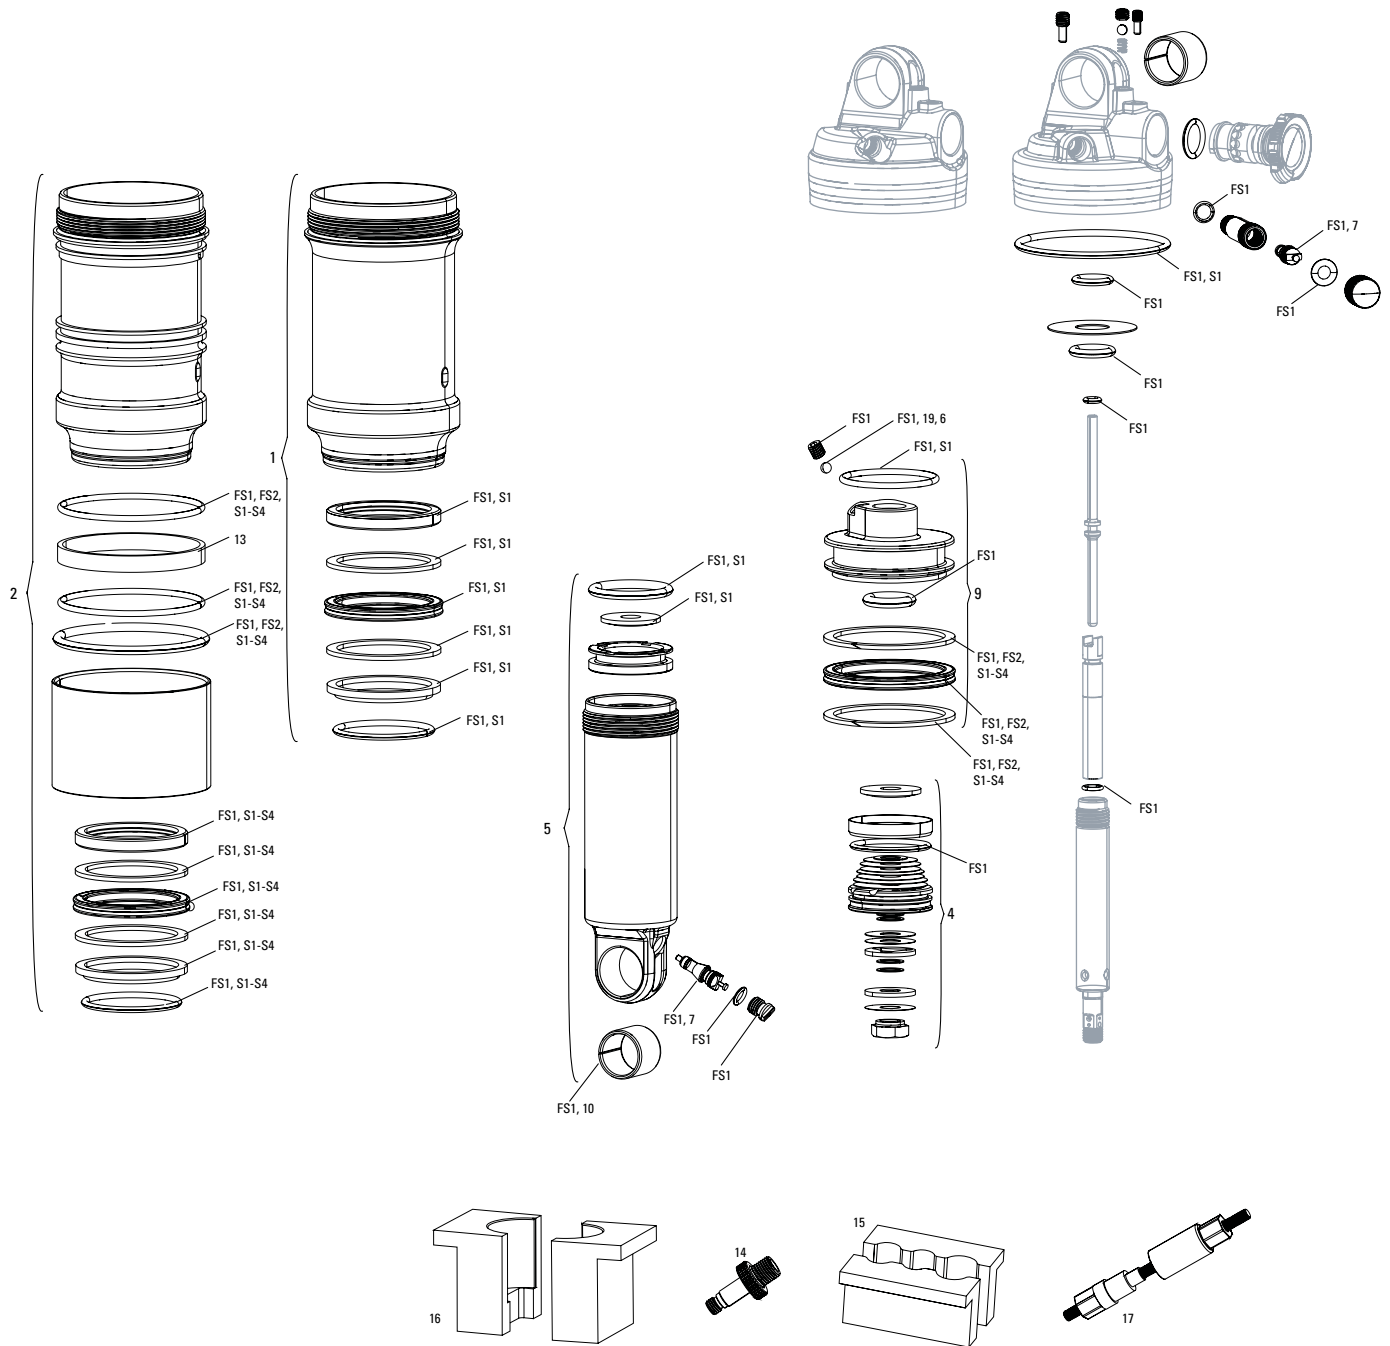

MONARCH R C1-C2 (2014-2018)

Note:

1. All 2014+ Monarch shocks are compatible with standard, DebonAir and high-volume air can assemblies; air can includes all seals installed.
2. Monarch Service Kit (full) intended for air seal and oil change/service to damper. Monarch Service Kit (basic) intended for air seal service only.
4. Use '1/2"x1/2" Rear Shock Bushing/Mount Hardware Tool' to remove and install eyelet bushing and mounting hardware.
5. All 2014+ Air can assemblies are compatible with Monarch R, RL, RT3, and XX.