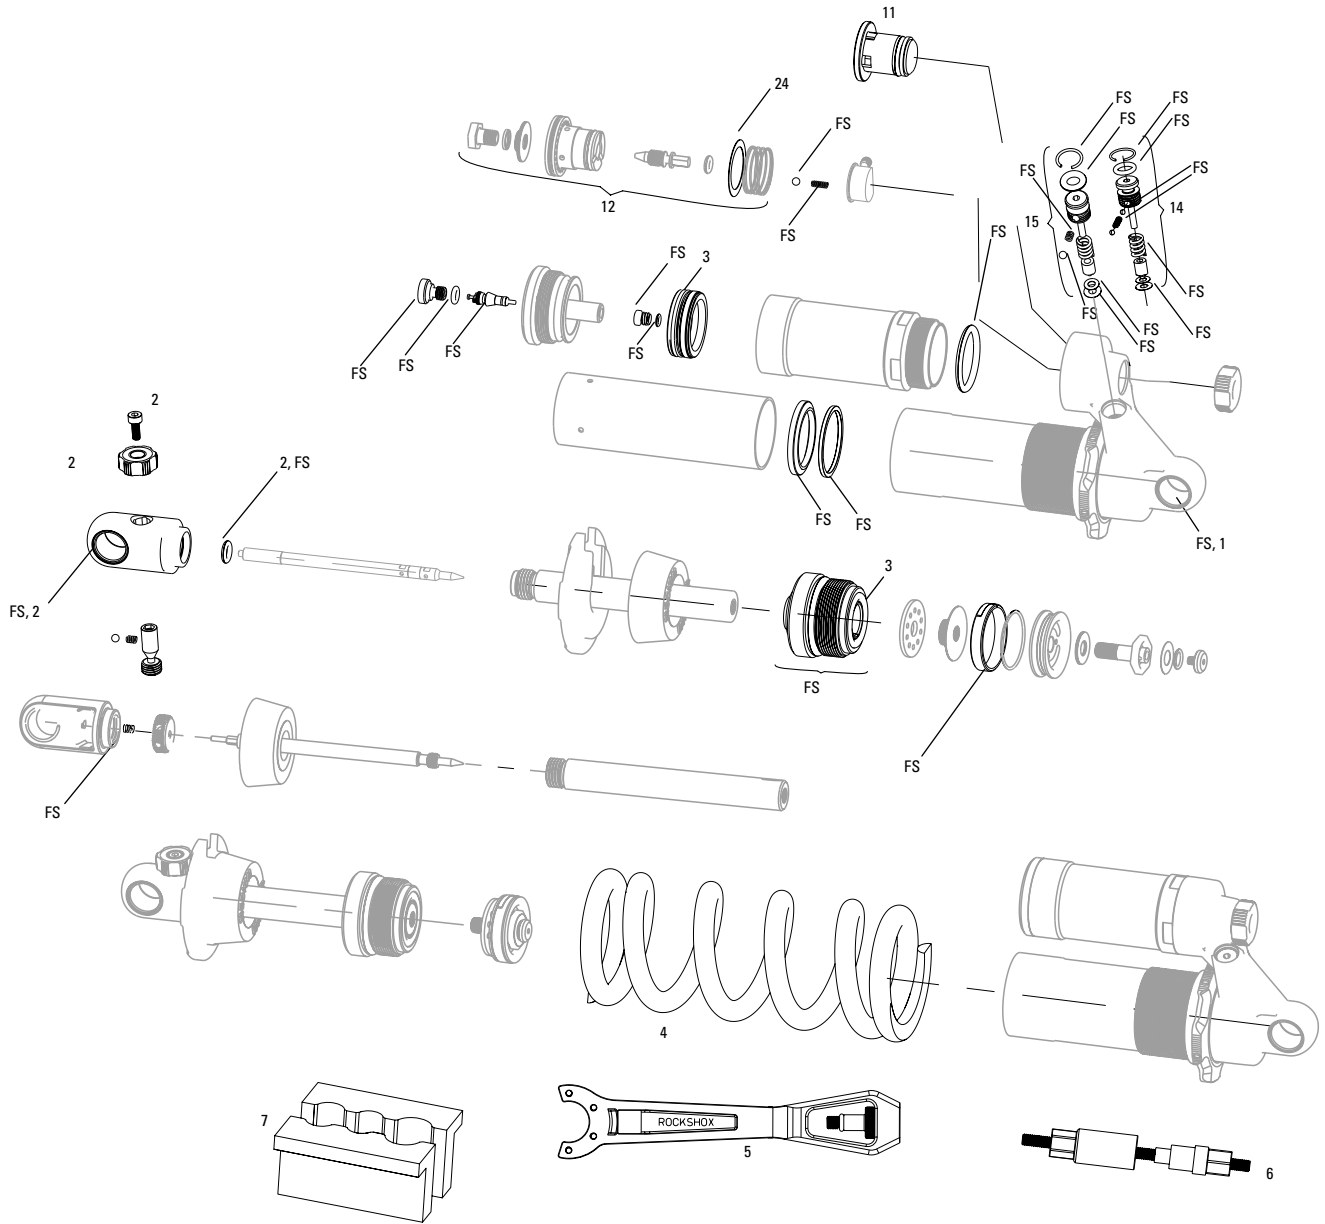

Note:

1. Not all service parts may be visible in exploded views. Vivid Service Kit includes all o-rings, seals, glide rings, ball bearings, and detent springs.
2. Please note all model year identification in kit descriptions for compatibility.
3. Use appropriate aluminum spring collar/retainer (item 18) with spring rates 250lb - 500 lb. Use appropriate Steel spring collar/retainer (item 18) with spring rates 550lb - 650lb. See chart for reference.
4. Please refer to the Spring / Collar / Retainer Guide for the correct spring collar/retainer.
5. Use "1/2"x1/2" Rear Shock Bushing/Mount Hardware Tool" to remove and install eyelet bushing and mounting hardware.
6. Full Service kits contain updated sealhead assembly.

Spring / Collar/Retainer Guide		Shock Stroke					
		51mm	57mm	63mm	70mm	76mm	89mm
		2.0in	2.25in	2.5in	2.75in	3.0in	3.5in
Spring Weight	200lb	n/a		n/a		Aluminum	Aluminum
	250lb	n/a		n/a			
	300lb	n/a		n/a			
	350lb	n/a		n/a			
	400lb	Aluminum	Aluminum		Aluminum		
	450lb		Aluminum		Aluminum		
	500lb		Aluminum		Aluminum		
	550lb	Steel	Steel		Steel		Steel
600lb	Steel		Steel		n/a		
650lb	Steel		Steel