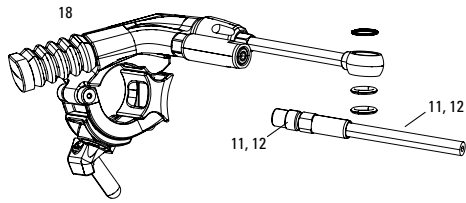

SERVICE

FS	11.4118.038.001	REAR SHOCK SERVICE KIT FULL - MONARCH XX B1(2014-2015)
S	00.4315.032.380	AM REAR SHOCK AIR CAN SERVICE KIT, BASIC - MONARCH B1(PLUS,XX,RL) C1 (R,RT3) D1 (2014-2016)
S	00.4315.032.390	AM REAR SHOCK AIR CAN SERVICE KIT, BASIC - MONARCH HIGH VOLUME B1(PLUS,XX,RL) C1 (R,RT3) (2014-2015)
S	00.4315.032.540	AM REAR SHOCK AIR CAN SERVICE KIT, BASIC - MONARCH DEBONAIR(2015-2016)

AIR CAN

1	11.4118.033.009	REAR SHOCK SPARE PARTS AIR CAN ASSEMBLY MONARCH BLACK 165X38, B1(PLUS,RL,XX), C1(R,RT,RT3) D1(RT3)
1	11.4118.033.010	REAR SHOCK SPARE PARTS AIR CAN ASSEMBLY MONARCH BLACK 184X44, B1(PLUS,RL,XX), C1(R,RT,RT3) D1(RT3)
1	11.4118.033.011	REAR SHOCK SPARE PARTS AIR CAN ASSEMBLY MONARCH BLACK 190X51/200X51, B1(PLUS,RL,XX), C1(R,RT,RT3) D1(RT3)
1	11.4118.033.012	REAR SHOCK SPARE PARTS AIR CAN ASSEMBLY MONARCH BLACK 200X57, B1(PLUS,RL,XX), C1(R,RT,RT3) D1(RT3)
1	11.4118.033.013	REAR SHOCK SPARE PARTS AIR CAN ASSEMBLY MONARCH BLACK 216X63, B1(PLUS,RL,XX), C1(R,RT,RT3) D1(RT3)
2	11.4118.033.015	REAR SHOCK SPARE PARTS AIR CAN ASSEMBLY MONARCH BLACK HIGH VOLUME 190X51/200X51, B1(PLUS,RL,XX), C1(R,RT,RT3)
2	11.4118.033.016	REAR SHOCK SPARE PARTS AIR CAN ASSEMBLY MONARCH BLACK HIGH VOLUME 200X57, B1(PLUS,RL,XX), C1(R,RT,RT3)
2	11.4118.033.017	REAR SHOCK SPARE PARTS AIR CAN ASSEMBLY MONARCH BLACK HIGH VOLUME 216X63, B1(PLUS,RL,XX), C1(R,RT,RT3)
2	11.4118.033.028	REAR SHOCK SPARE PARTS AIR CAN ASSEMBLY MONARCH BLACK DEBONAIR (INCLUDES DECALS) 165X38, B1(PLUS,RL,XX), C1(R,RT,RT3) D1(RT3)
2	11.4118.033.029	REAR SHOCK SPARE PARTS AIR CAN ASSEMBLY MONARCH BLACK DEBONAIR (INCLUDES DECALS) 184X44, B1(PLUS,RL,XX), C1(R,RT,RT3) D1(RT3)
2	11.4118.033.030	REAR SHOCK SPARE PARTS AIR CAN ASSEMBLY MONARCH BLACK DEBONAIR (INCLUDES DECALS) 190X51/200X51, B1(PLUS,RL,XX), C1(R,RT,RT3) D1(RT3)
2	11.4118.033.031	REAR SHOCK SPARE PARTS AIR CAN ASSEMBLY MONARCH BLACK DEBONAIR (INCLUDES DECALS) 200X57, B1(PLUS,RL,XX), C1(R,RT,RT3) D1(RT3)
2	11.4118.033.032	REAR SHOCK SPARE PARTS AIR CAN ASSEMBLY MONARCH BLACK DEBONAIR (INCLUDES DECALS) 216X63, B1(PLUS,RL,XX), C1(R,RT,RT3) D1(RT3)

DAMPER BODY

3	11.4118.037.014	REAR SHOCK SPARE PARTS DAMPER BODY/IFP FAST BLACK, 165X38 -MONARCH 2014-2017
3	11.4118.037.015	REAR SHOCK SPARE PARTS DAMPER BODY/IFP FAST BLACK, 184X44 -MONARCH 2014-2017
3	11.4118.037.016	REAR SHOCK SPARE PARTS DAMPER BODY/IFP FAST BLACK, 190X51 -MONARCH 2014-2017
3	11.4118.037.017	REAR SHOCK SPARE PARTS DAMPER BODY/IFP FAST BLACK, 200X51 -MONARCH 2014-2017
3	11.4118.037.018	REAR SHOCK SPARE PARTS DAMPER BODY/IFP FAST BLACK, 200X57 -MONARCH 2014-2017
3	11.4118.037.020	REAR SHOCK SPARE PARTS DAMPER BODY/IFP FAST BLACK, 216X63 -MONARCH 2014-2017

SPARES