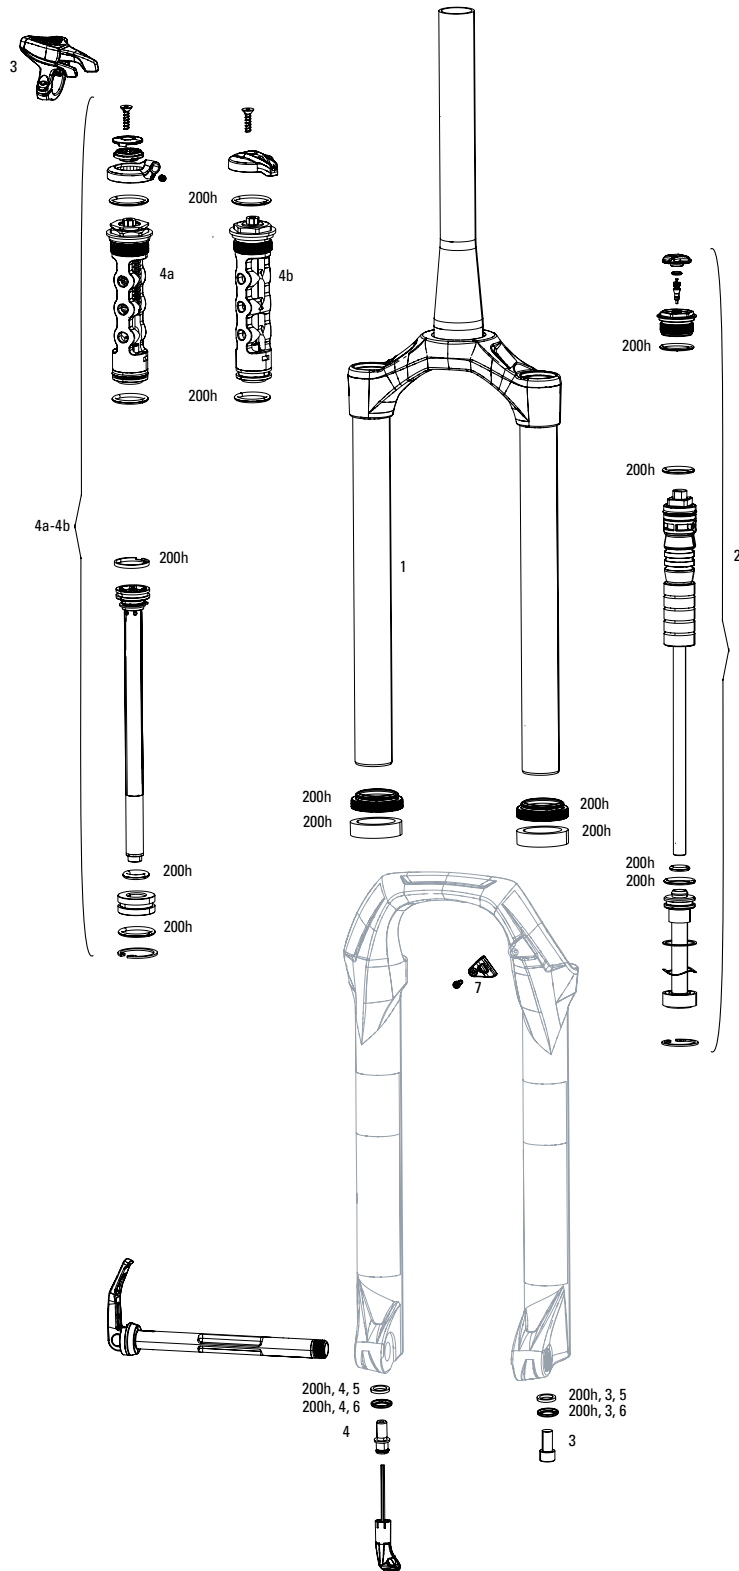

Note:

1. Judy is 15x110mm compatible only.
2. Judy Silver and Gold dampers and spring internals are not cross compatible.
3. Decal and Maxle pages can be found in back of the catalog.