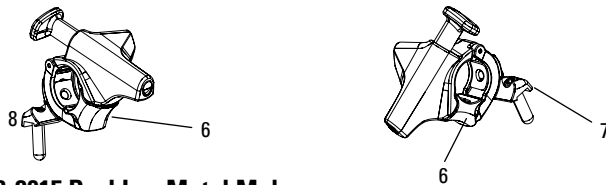

**ONELOC (2016-2018)**  
**PUSHLOC (2007-2012)/PUSHLOC (2013-2015)**

**OneLoc**

**2007-2012 PushLoc**

**2007-2012 PushLoc MatchMaker**

**2013-2015 PushLoc MatchMaker**

**Note:**

1. 2013-2015 PushLoc is right and left-specific and is compatible only with 2013+ Motion Control and Recon Gold TurnKey compression dampers. Cable pull = 10mm.
2. Pre-2013 PushLoc and PopLoc are compatible only with pre-2013 Motion Control compression dampers and is convertible to left and right vertical, and left and right horizontal. Cable pull = 17mm.
3. OneLoc is compatible with 2013+ Motion Control and Recon Gold TK dampers with 10mm cable pull and replaces PushLoc.