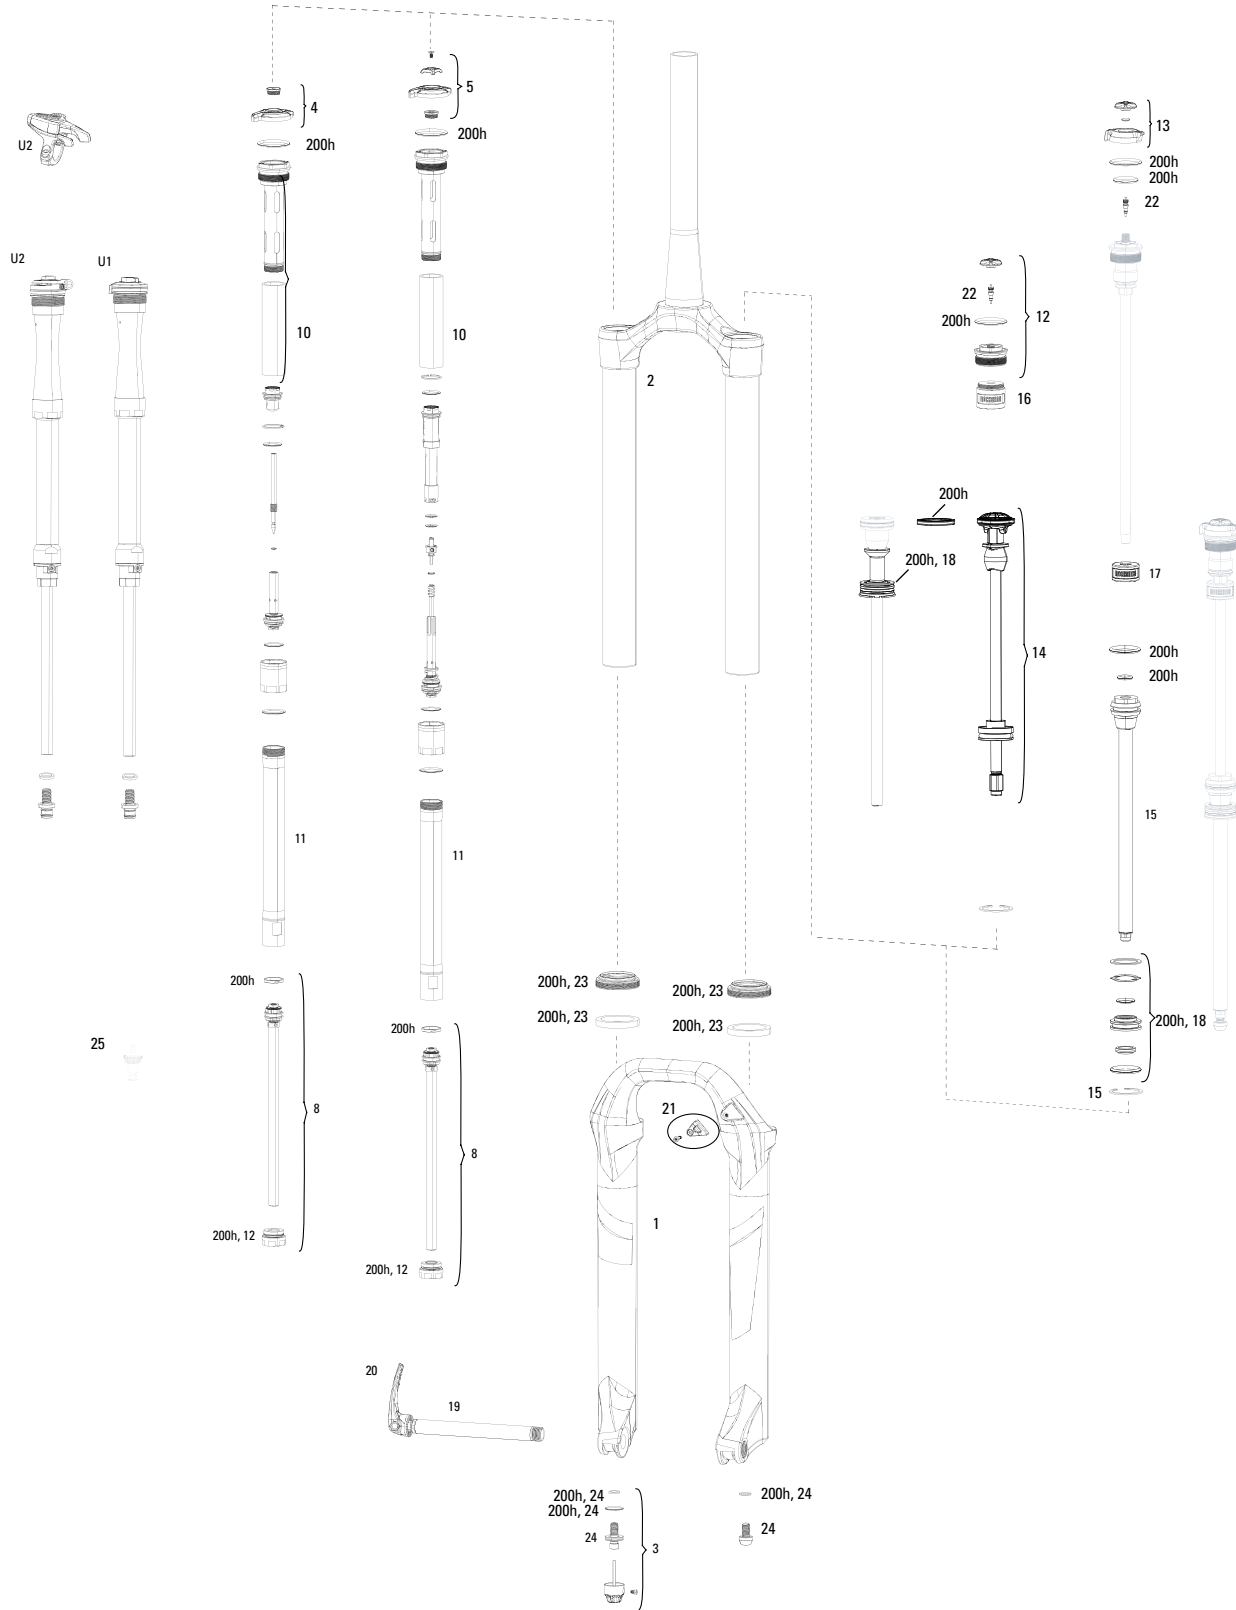

Note:

1. 200 Hour Service kits include replaceable o-rings, glide rings, retaining rings, crush washers, crush washer retainers and wiper seals. All air service kits include replacement schrader valve cores. All basic service kits include the following replaceable wear items: o-rings, glide rings, dust seals, and foam rings.
2. Charger damper fluid - use RockShox Rear Suspension Damping Fluid 3wt.
3. Charger lower leg lubricant - use RockShox Pike Suspension Oil, 0w-30.
4. Charger damper bleed - use Bleed fitting Charger Damper and RockShox Charger Damper Standard Bleed Kit.
5. For Travel Change and Bottomless Token options, see the respective pages in this catalog, listed in the Index.
6. Pike Solo Air CSU's do not come with gradients printed on the stanchion tubes.
7. Pike Boost Compatible threading for the top cap of the Charger Damper and Air Top Cap is specific to the Boost Compatible chassis.
8. Decal and Maxle pages can be found in back of the catalog.