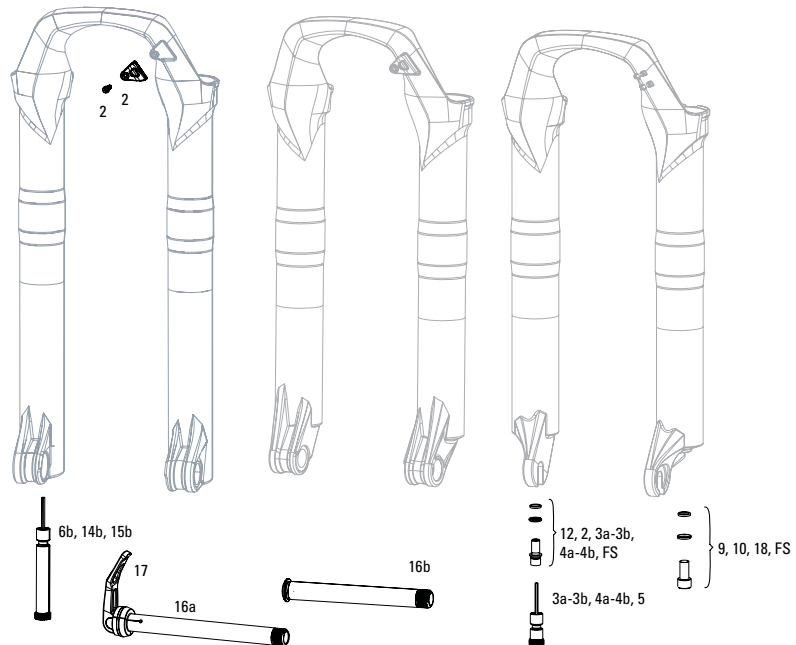

Note:

1. All basic service kits include the following replaceable wear items: o-rings, glide rings, dust seals, and foam rings.
2. Convert from Crown Adjust to Remote Adjust: Remote compression damper, remote compression adjuster spool, cable clamp and remote lever assembly.
3. Maximum Tire Diameter: 714mm Maximum Tire Width: 81mm
4. 32mm Boost lower legs use flangeless wiper seals.
5. Decal and Maxle pages can be found in back of the catalog.