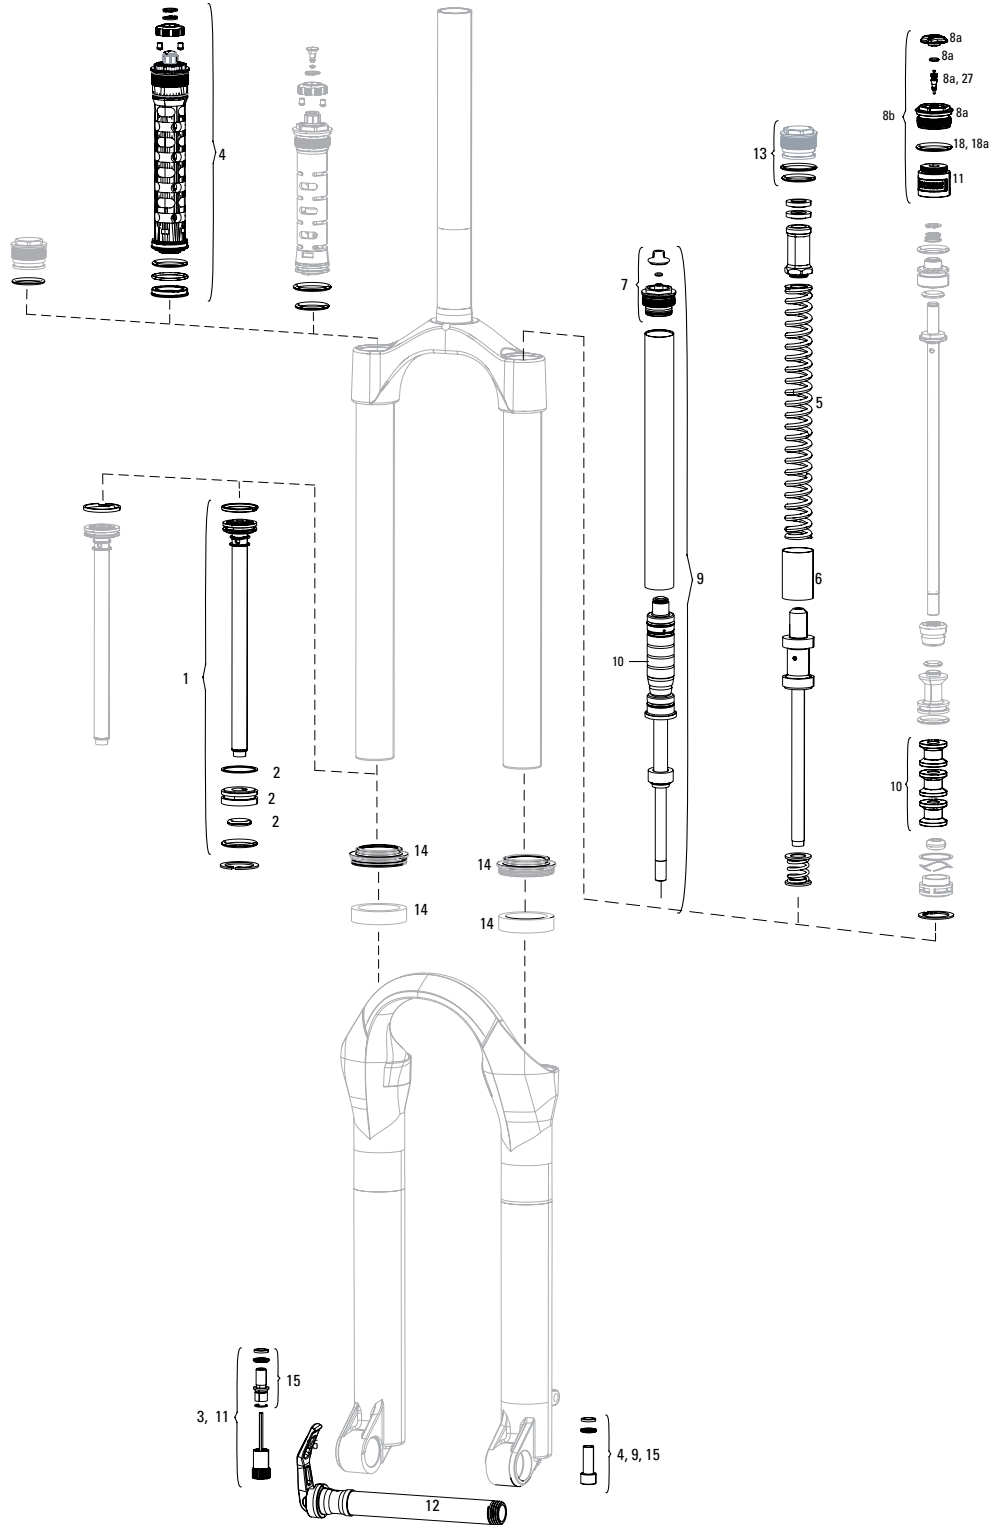

Note:

1. Full service kits include replaceable o-rings, glide rings, retaining rings, crush washers, crush washer retainers and shaft bolts/nuts. All air service kits include replacement schrader valve cores. Not all service parts are pictured. All basic service kits include the following replaceable wear items: o-rings, glide rings, dust seals, and foam rings..
2. Please note top cap, compression damper and air spring kit requirements for steel and aluminum upper tubes.
3. Decal and Maxle pages can be found in back of the catalog.