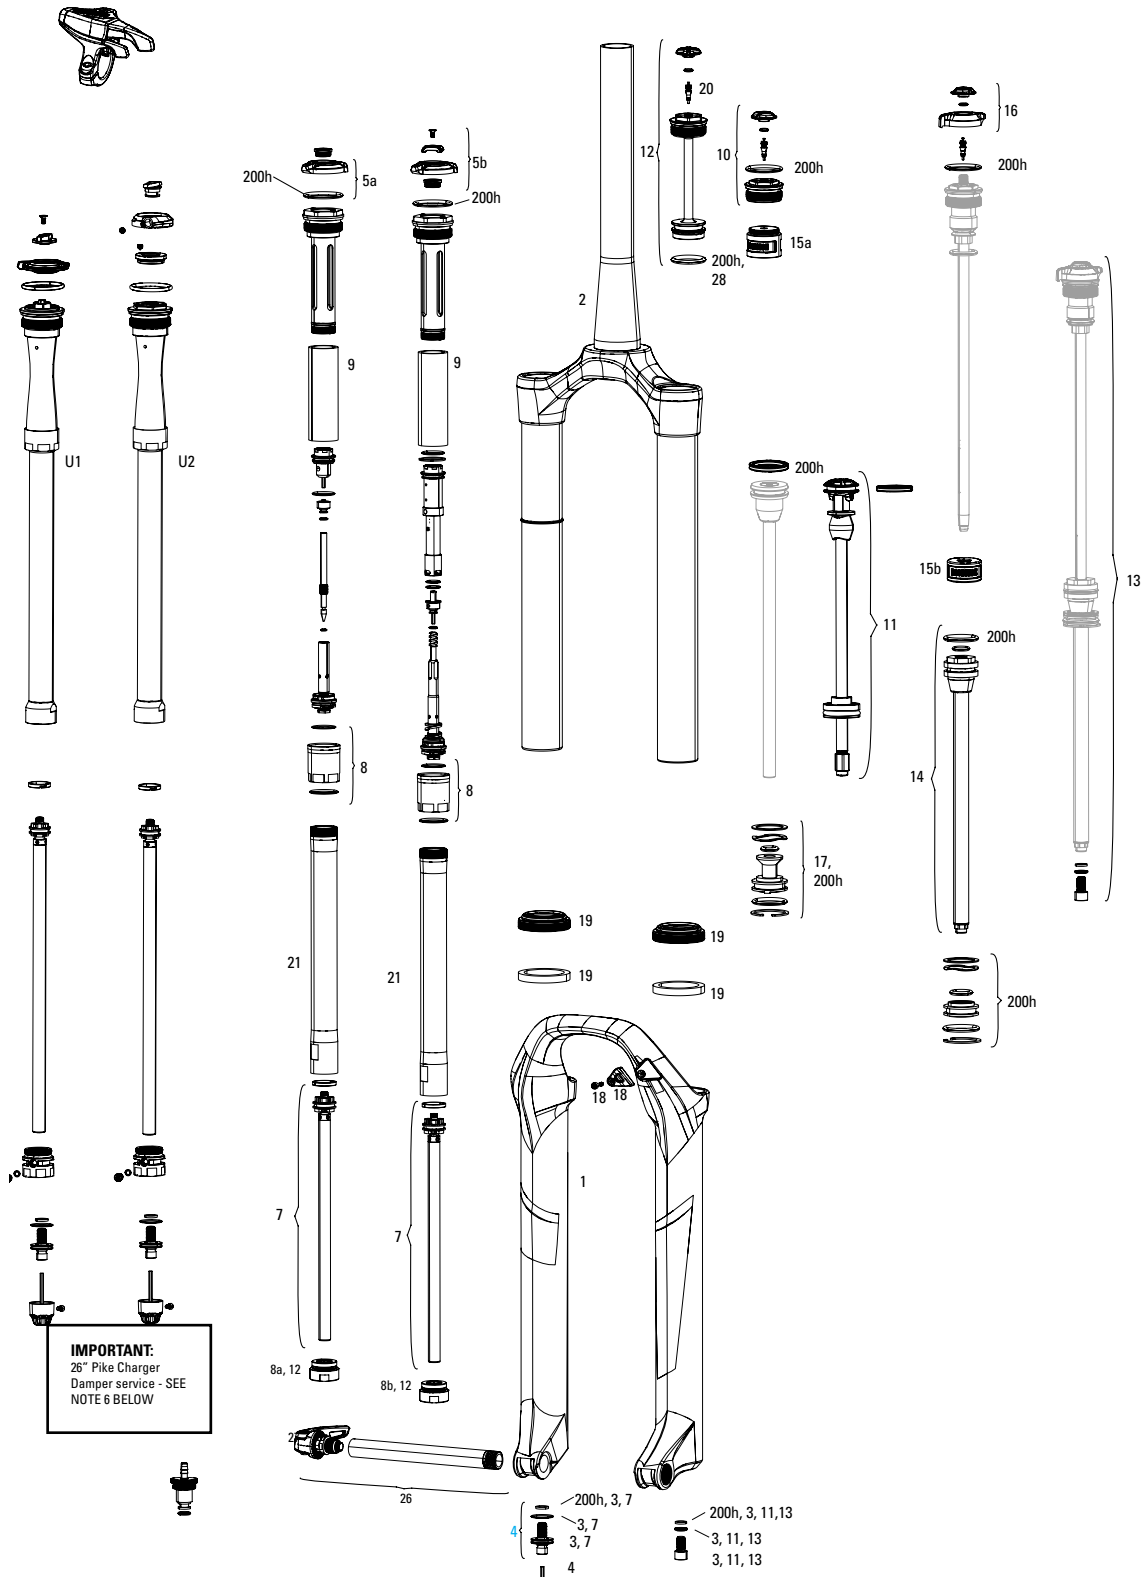

IMPORTANT:
26" Pike Charger
Damper service - SEE
NOTE 6 BELOW

Note:

1. Charger damper fluid - use RockShox Rear Suspension Damping Fluid 3wt.
2. Charger lower leg lubricant - use RockShox Pike Suspension Oil, 0w-30.
3. Charger damper bleed - use Bleed fitting Charger Damper and RockShox Charger Damper Standard Bleed Kit.
4. For Travel Change and Bottomless Token options, see the respective pages in this catalog, listed in the Index.
5. Pike Solo Air CSU's do not come with gradients printed on the stanchion tubes.
6. **IMPORTANT:** When servicing 26" variants of Pike and moving to the new, upgraded seal head (contained in all Full Service Kits) for the first time, you must change the damper tube to 11.4018.063.000. The new damper tube will have a turned indicator mark on the lower section of the damper tube, see the Pike Service Manual for details. If your damper tube does not have this indicator mark, you must purchase the new damper tube to use the new, upgraded seal head.
7. Decal and Maxle pages can be found in back of the catalog.