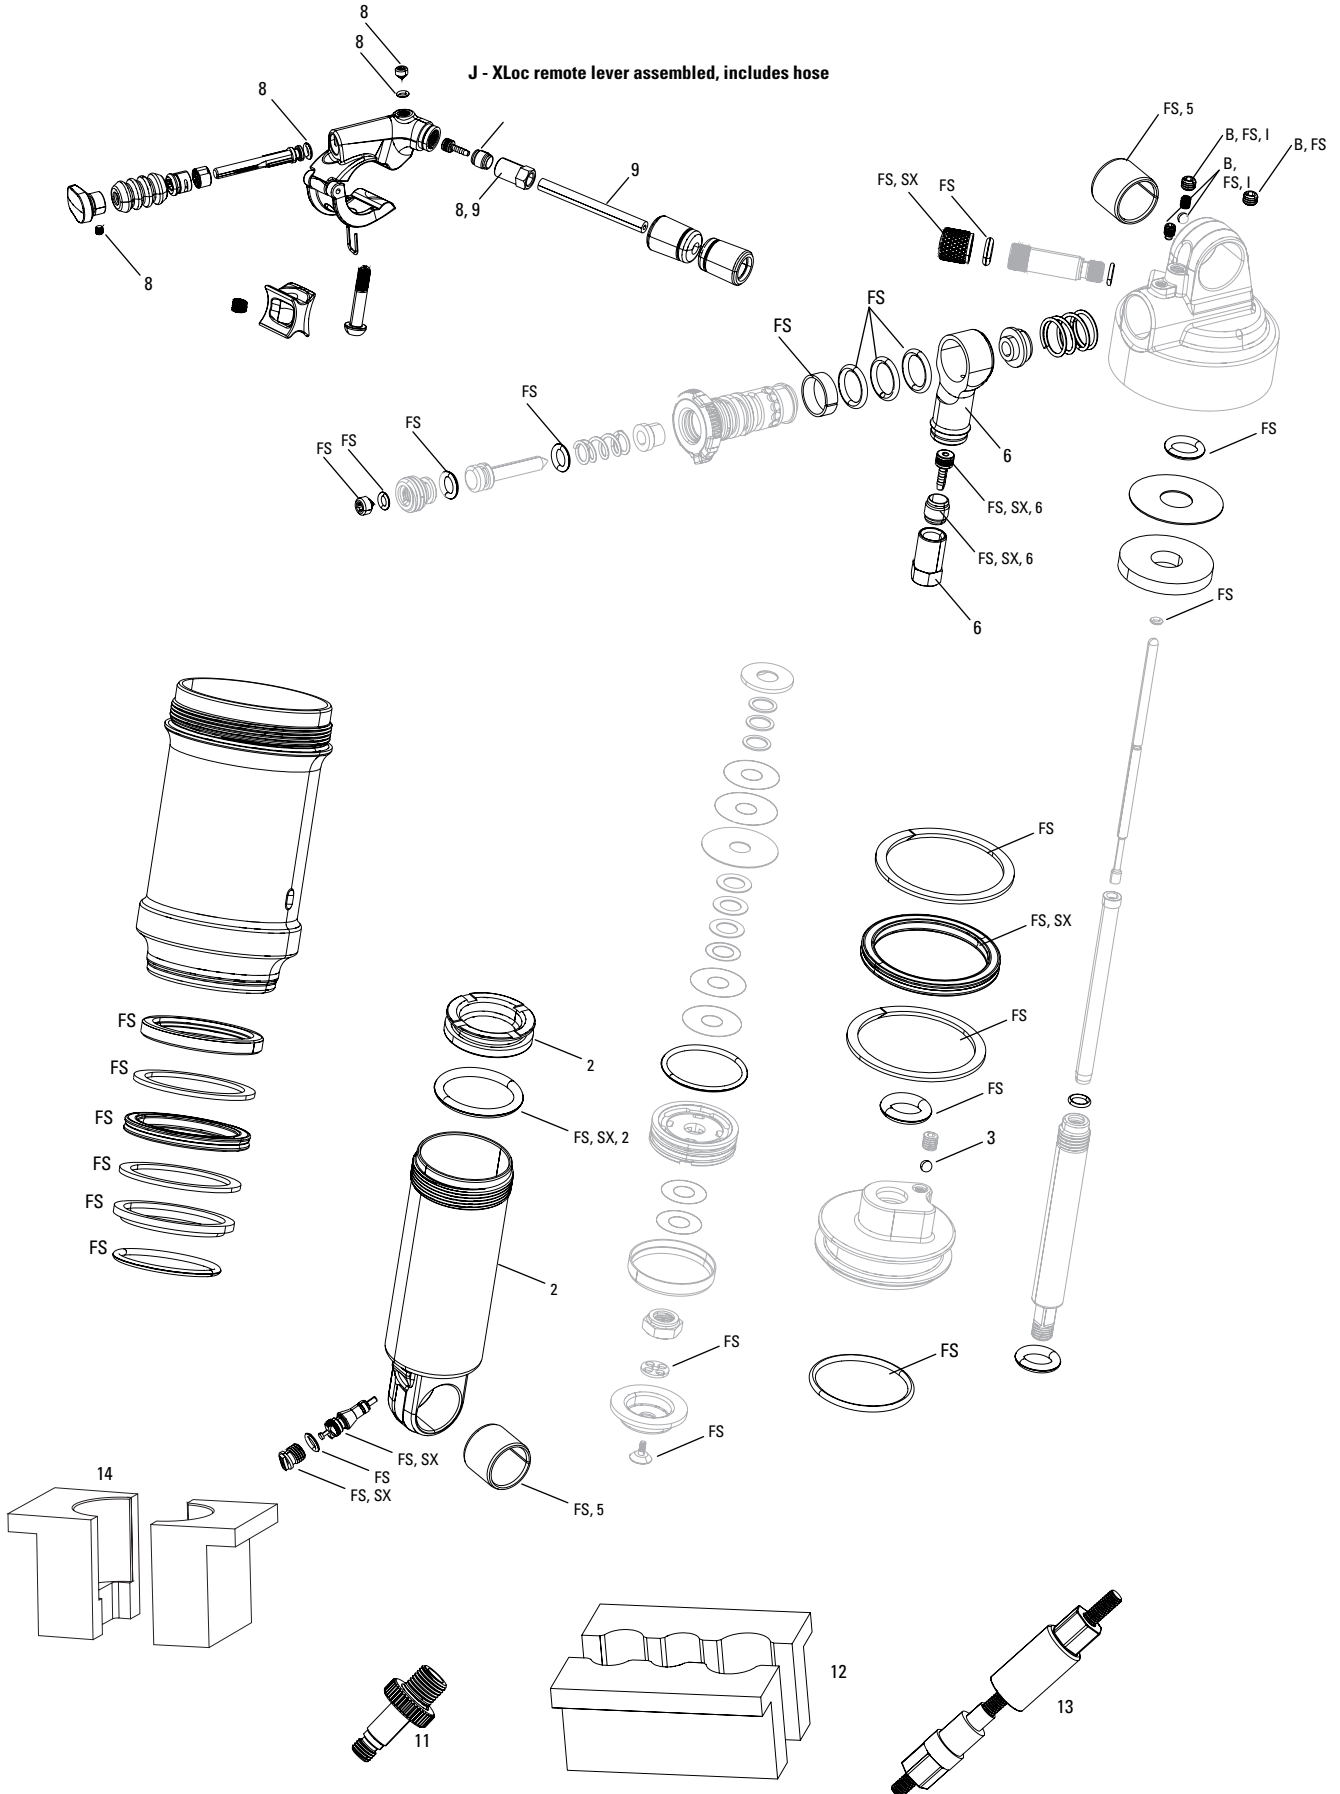

J - XLoc remote lever assembled, includes hose

MONARCH R / RT / RL (2011-2013) / RT3 (2011-2012) MONARCH XX (2012-2013)

SERVICE

FS	11.4115.113.010	REAR SHOCK SERVICE KIT FULL - 2011 MONARCH RT3/RT/R
S	11.4115.113.020	REAR SHOCK SERVICE KIT BASIC - 2011 MONARCH RT3/RT/R
FS	11.4118.006.000	REAR SHOCK SERVICE KIT FULL - 2012 MONARCH XX
SX	11.4118.006.010	REAR SHOCK SERVICE KIT BASIC - 2012 MONARCH XX
S	00.4315.032.240	AM REAR SHOCK AIR CAN SERVICE KIT, BASIC - MONARCH/MONARCH PLUS (2012)
HV	00.4315.032.250	AM REAR SHOCK AIR CAN HIGH VOLUME SERVICE KIT, BASIC - MONARCH/MONARCH PLUS (2012)

AIR CAN

1	11.4115.106.020	REAR SHOCK SPARE PARTS AIR CAN BLACK MONARCH/PLUS RC3/RT/R(2011-2013) MONARCH RT3 (2011-2012) 165X38

DAMPER

2	11.4115.112.060	REAR SHOCK SPARE PARTS DAMPER BODY/IFP - MONARCH RT3/RL/RT/R200X57
2	11.4115.112.080	REAR SHOCK SPARE PARTS DAMPER BODY/IFP - MONARCH RT3/RL/RT/R216X63
2	11.4115.112.090	REAR SHOCK SPARE PARTS DAMPER BODY/IFP - MONARCH RT3/RL/RT/R222X66

SPARES

3	11.4115.132.010	REAR SHOCK BALL NYLON, BLEED, FIXED PISTON - MONARCH/MONARCHPLUS, QTY 20
4	11.4308.327.002	FRONT SUSPENSION SERVICE SCHRADER VALVE CORE QTY 2
ns	11.4115.124.010	REAR SHOCK SPARE PARTS AIR VALVE ASSEMBLY (INCLUDES VALVE BODY, VALVE, VALVE CAP) -MONARCH/MONARCH PLUS
5	11.4115.013.000	REAR SHOCK EYELET BUSHING 1/2"X1/2" QTY 2
6	11.4118.002.000	REAR SHOCK SPARE PARTS BANJO/COMPRESSION FITTING/THREADED BARB KIT - MONARCH XX
7	11.4318.000.000	REMOTE SPARE PART XLOC MONARCH XX LEFT BLACK (HOSE/BANJO)
7	11.4318.000.010	REMOTE SPARE PART XLOC MONARCH XX RIGHT BLACK (HOSE/BANJO)
8	11.4318.001.000	REMOTE SPARE PART XLOC REMOTE SERVICE KIT MN XX
9	11.4318.002.040	REMOTE SPARE PART HYDRAULIC HOSES/BARBS/COMPRESSION FITTINGSXLOC MONARCH XX 1250MM QTY 2 (USE WITH REVERB FLUID ONLY) NEW
10	11.4118.042.000	REAR SHOCK SPARE PARTS BOTTOMLESS RING KIT FOR MONARCH/VIVIDAIR (INCLUDES VOLUME ADJUST RINGS, QTY 9)

TOOLS/GREASE/FLUIDS

11	00.4315.027.010	AIR VALVE ADAPTER TOOL - ROCKSHOX REAR SHOCKS
12	00.4115.154.020	REAR SHOCK VISE BLOCKS, 3 HOLE FOR ROCKSHOX MONARCH/VIVID/VIVID AIR/REVERB
13	00.4315.026.010	1/2"X1/2" REAR SHOCK BUSHING TOOL (EYELET/SEALHEAD) ROCKSHOX
14	00.4118.013.000	REAR SHOCK BODY VISE BLOCKS, ROCKSHOX MONARCH
ns	00.4315.022.010	SCHRADER VALVE REMOVAL TOOL ROCKSHOX
ns	00.4315.023.010	HIGH-PRESSURE FORK/SHOCK PUMP (300 PSI MAX) ROCKSHOX
ns	00.4315.023.030	HIGH-PRESSURE FORK/SHOCK PUMP (600 PSI MAX) ROCKSHOX
ns	00.4315.023.040	HIGH-PRESSURE FORK/SHOCK PUMP (300 PSI MAX) ROCKSHOX DIGITALGAUGE
ns	11.4115.094.010	LUBRICANT, REAR SHOCK AIR CAN, MAXIMA 15W 50, 1 LITER BOTTLE
ns	00.4318.008.002	GREASE ROCKSHOX DYNAMIC SEAL GREASE (PTFE) 1OZ - RECOMMENDED FOR SERVICE OF REAR SHOCKS
ns	00.4318.008.004	GREASE ROCKSHOX DYNAMIC SEAL GREASE 500ML - RECOMMENDED FOR SERVICE OF REAR SHOCKS
ns	11.4315.004.020	ROCKSHOX SUSPENSION OIL, 3WT 16OZ BOTTLE - REAR SHOCK DAMPER/CHARGER DAMPER
ns	11.4315.021.050	ROCKSHOX SUSPENSION OIL, 3WT 120ML BOTTLE - REAR SHOCK DAMPER/CHARGER DAMPER
ns	00.4318.007.001	ROCKSHOX STANDARD BLEED KIT (INCLUDES 2 SYRINGES/FITTINGS, REVERB HYDRAULIC FLUID, 120ML BOTTLE NEW)