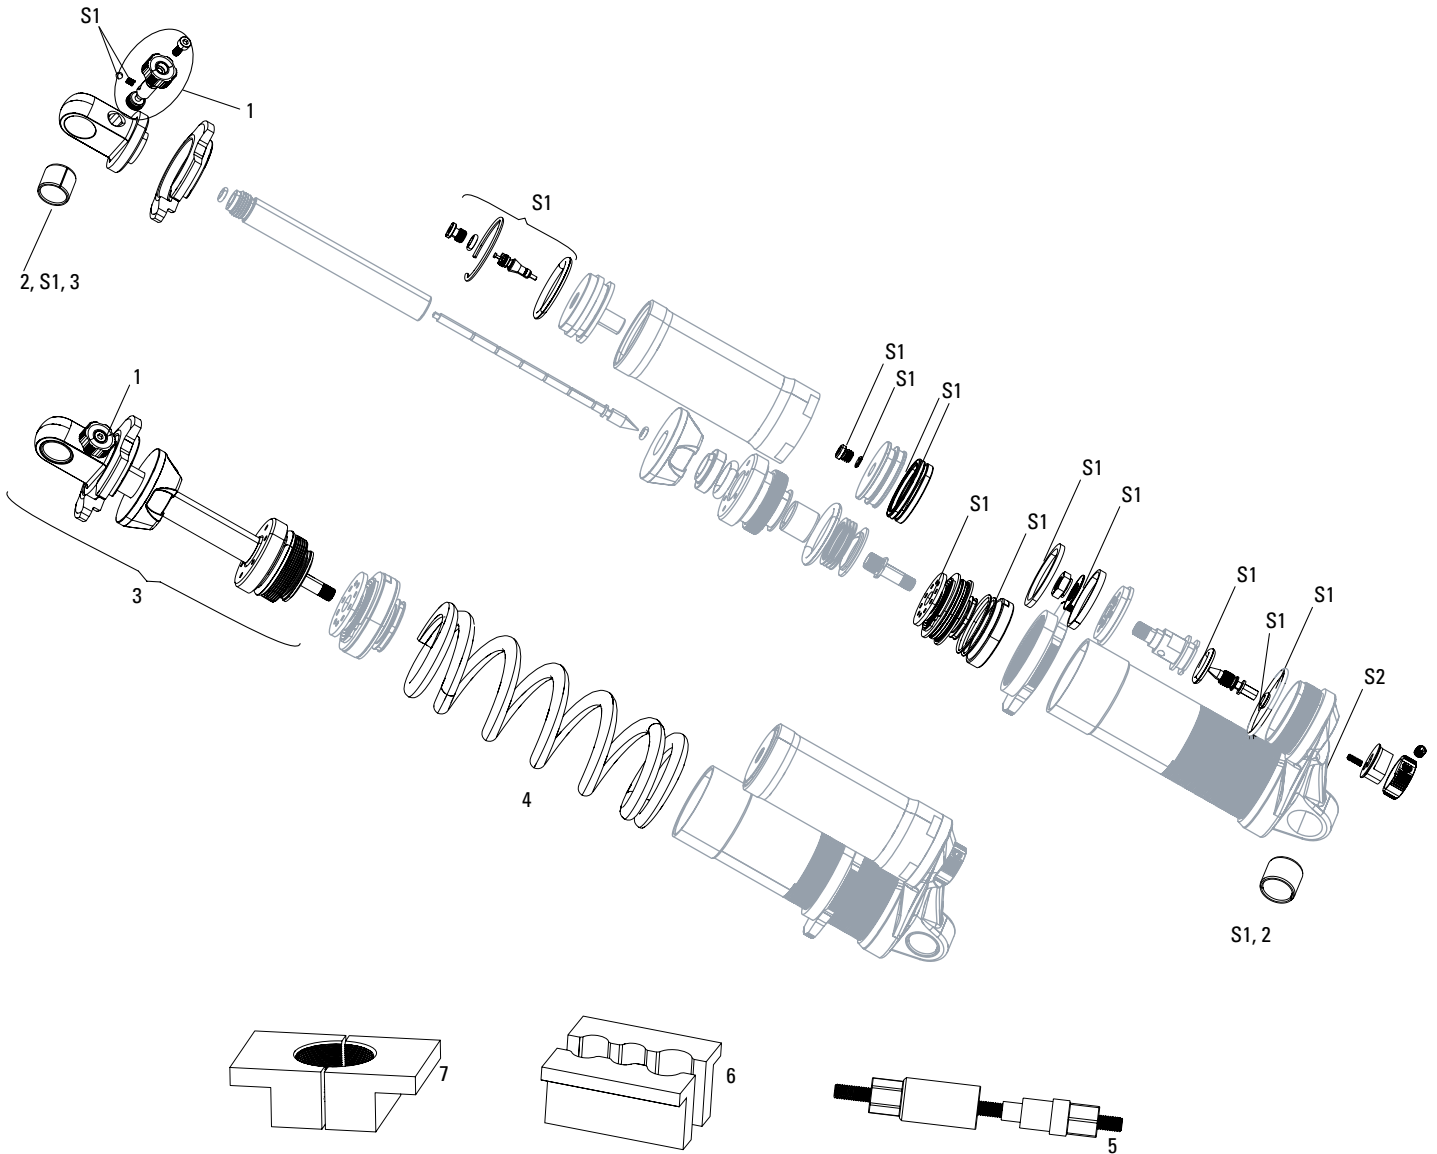

KAGE A1-A3 (2012-2018)

Note:

1. Not all service parts may be visible in exploded views. Kage Service Kit includes all o-rings, seals, glide rings, ball bearings, and detent springs.
2. Eyelet/Shaft/Sealhead assembly (item 1) does not include spring retainer.
3. Pre-2013 - If shaft / needle o-rings need to be replaced/serviced, must update to new improved Eyelet/Shaft/Sealhead assembly.
4. Kage rear shocks produced after 1 January 2013: If shaft / needle o-rings need to be replaced/serviced, must replace entire Eyelet/Shaft/Sealhead assembly.
5. Kage rear shocks produced after 1 January 2013: Feature a green sealhead scraper that is not compatible with Kage shocks produced before 1 January 2013.
6. Vivid spring is compatible with Kage. Vivid spring collar/retainer is not compatible with Kage.
7. Use 1/2"x1/2" Rear Shock Bushing/Mount Hardware Tool to remove and install eyelet bushing and mounting hardware.

SERVICE

S1 11.4118.018.000 REAR SHOCK SERVICE KIT KAGE 13 (PRODUCED AFTER JAN 1ST 2013, GREEN SEALHEAD SCRAPER)
NOT COMPATIBLE WITH PRE 2013 EDITIONS

SPARES

1 11.4115.085.010 REAR SHOCK SPARE PARTS REBOUND ADJUST KNOB KIT 2011 VIVID/VIVID AIR/KAGE (NOT COMPATIBLE 2009-2010)
2 11.4115.013.000 REAR SHOCK EYELET BUSHING 1/2"x1/2" QTY 2
3 11.4118.016.010 REAR SHOCK SPARE PARTS EYELET/SHAFT/SEALHEAD ASSY, KAGE RC, 90 DEGREE REBOUND, 240X76 MEDIUM, 2013 (COMPATIBLE WITH EARLIER KAGE EDITIONS)