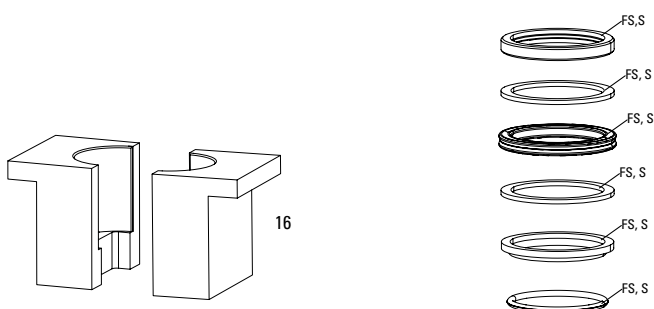

SERVICE

FS	11.4118.038.001	REAR SHOCK SERVICE KIT FULL - MONARCH XX B1(2014-2015)
S	00.4315.032.380	AM REAR SHOCK AIR CAN SERVICE KIT, BASIC - MONARCH B1(PLUS,XX,RL) C1 (R,RT3) D1 (2014-2016)
S	00.4315.032.390	AM REAR SHOCK AIR CAN SERVICE KIT, BASIC - MONARCH HIGH VOLUME B1(PLUS,XX,RL) C1 (R,RT3) (2014-2015)
S	00.4315.032.540	AM REAR SHOCK AIR CAN SERVICE KIT, BASIC - MONARCH DEBONAIR(2015-2016)

AIR CAN

1	11.4118.033.009	REAR SHOCK SPARE PARTS AIR CAN ASSEMBLY MONARCH BLACK 165X38, B1(PLUS,RL,XX), C1(R,RT,RT3) D1(RT3)
1	11.4118.033.010	REAR SHOCK SPARE PARTS AIR CAN ASSEMBLY MONARCH BLACK 184X44, B1(PLUS,RL,XX), C1(R,RT,RT3) D1(RT3)
1	11.4118.033.011	REAR SHOCK SPARE PARTS AIR CAN ASSEMBLY MONARCH BLACK 190X51/200X51, B1(PLUS,RL,XX), C1(R,RT,RT3) D1(RT3)
1	11.4118.033.012	REAR SHOCK SPARE PARTS AIR CAN ASSEMBLY MONARCH BLACK 200X57, B1(PLUS,RL,XX), C1(R,RT,RT3) D1(RT3)
1	11.4118.033.013	REAR SHOCK SPARE PARTS AIR CAN ASSEMBLY MONARCH BLACK 216X63, B1(PLUS,RL,XX), C1(R,RT,RT3) D1(RT3)
2	11.4118.033.015	REAR SHOCK SPARE PARTS AIR CAN ASSEMBLY MONARCH BLACK HIGH VOLUME 190X51/200X51, B1(PLUS,RL,XX), C1(R,RT,RT3)
2	11.4118.033.016	REAR SHOCK SPARE PARTS AIR CAN ASSEMBLY MONARCH BLACK HIGH VOLUME 200X57, B1(PLUS,RL,XX), C1(R,RT,RT3)
2	11.4118.033.017	REAR SHOCK SPARE PARTS AIR CAN ASSEMBLY MONARCH BLACK HIGH VOLUME 216X63, B1(PLUS,RL,XX), C1(R,RT,RT3)
2	11.4118.033.028	REAR SHOCK SPARE PARTS AIR CAN ASSEMBLY MONARCH BLACK DEBONAIR (INCLUDES DECALS) 165X38, B1(PLUS,RL,XX), C1(R,RT,RT3) D1(RT3)
2	11.4118.033.029	REAR SHOCK SPARE PARTS AIR CAN ASSEMBLY MONARCH BLACK DEBONAIR (INCLUDES DECALS) 184X44, B1(PLUS,RL,XX), C1(R,RT,RT3) D1(RT3)
2	11.4118.033.030	REAR SHOCK SPARE PARTS AIR CAN ASSEMBLY MONARCH BLACK DEBONAIR (INCLUDES DECALS) 190X51/200X51, B1(PLUS,RL,XX), C1(R,RT,RT3) D1(RT3)
2	11.4118.033.031	REAR SHOCK SPARE PARTS AIR CAN ASSEMBLY MONARCH BLACK DEBONAIR (INCLUDES DECALS) 200X57, B1(PLUS,RL,XX), C1(R,RT,RT3) D1(RT3)
2	11.4118.033.032	REAR SHOCK SPARE PARTS AIR CAN ASSEMBLY MONARCH BLACK DEBONAIR (INCLUDES DECALS) 216X63, B1(PLUS,RL,XX), C1(R,RT,RT3) D1(RT3)

DAMPER BODY

3	11.4118.037.014	REAR SHOCK SPARE PARTS DAMPER BODY/IFP FAST BLACK, 165X38 -MONARCH 2014-2017
3	11.4118.037.015	REAR SHOCK SPARE PARTS DAMPER BODY/IFP FAST BLACK, 184X44 -MONARCH 2014-2017
3	11.4118.037.016	REAR SHOCK SPARE PARTS DAMPER BODY/IFP FAST BLACK, 190X51 -MONARCH 2014-2017
3	11.4118.037.017	REAR SHOCK SPARE PARTS DAMPER BODY/IFP FAST BLACK, 200X51 -MONARCH 2014-2017
3	11.4118.037.018	REAR SHOCK SPARE PARTS DAMPER BODY/IFP FAST BLACK, 200X57 -MONARCH 2014-2017
3	11.4118.037.020	REAR SHOCK SPARE PARTS DAMPER BODY/IFP FAST BLACK, 216X63 -MONARCH 2014-2017

SPARES