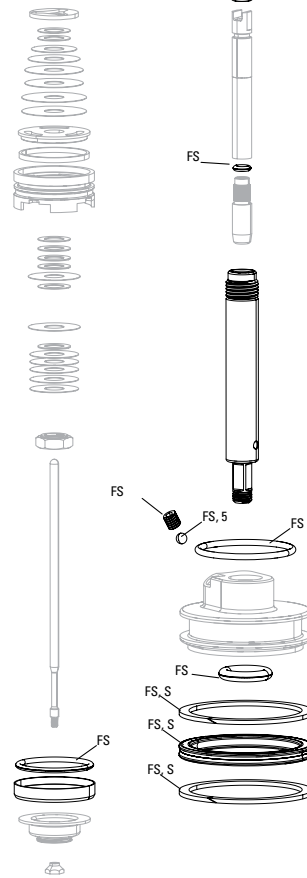

SERVICE

FS	11.4118.038.001	REAR SHOCK SERVICE KIT FULL - MONARCH XX B1(2014-2015)
S	00.4315.032.380	AM REAR SHOCK AIR CAN SERVICE KIT, BASIC - MONARCH B1(PLUS,XX,RL) C1 (R,RT3) D1 (2014-2016)
S	00.4315.032.390	AM REAR SHOCK AIR CAN SERVICE KIT, BASIC - MONARCH HIGH VOLUME B1(PLUS,XX,RL) C1 (R,RT3) (2014-2015)
S	00.4315.032.540	AM REAR SHOCK AIR CAN SERVICE KIT, BASIC - MONARCH DEBONAIR(2015-2016)

AIR CAN

1	11.4118.033.009	REAR SHOCK SPARE PARTS AIR CAN ASSEMBLY MONARCH BLACK 165X38, B1(PLUS,RL,XX), C1(R,RT,RT3) D1(RT3)
1	11.4118.033.010	REAR SHOCK SPARE PARTS AIR CAN ASSEMBLY MONARCH BLACK 184X44, B1(PLUS,RL,XX), C1(R,RT,RT3) D1(RT3)
1	11.4118.033.011	REAR SHOCK SPARE PARTS AIR CAN ASSEMBLY MONARCH BLACK 190X51/200X51, B1(PLUS,RL,XX), C1(R,RT,RT3) D1(RT3)
1	11.4118.033.012	REAR SHOCK SPARE PARTS AIR CAN ASSEMBLY MONARCH BLACK 200X57, B1(PLUS,RL,XX), C1(R,RT,RT3) D1(RT3)
1	11.4118.033.013	REAR SHOCK SPARE PARTS AIR CAN ASSEMBLY MONARCH BLACK 216X63, B1(PLUS,RL,XX), C1(R,RT,RT3) D1(RT3)
2	11.4118.033.015	REAR SHOCK SPARE PARTS AIR CAN ASSEMBLY MONARCH BLACK HIGH VOLUME 190X51/200X51, B1(PLUS,RL,XX), C1(R,RT,RT3)
2	11.4118.033.016	REAR SHOCK SPARE PARTS AIR CAN ASSEMBLY MONARCH BLACK HIGH VOLUME 200X57, B1(PLUS,RL,XX), C1(R,RT,RT3)
2	11.4118.033.017	REAR SHOCK SPARE PARTS AIR CAN ASSEMBLY MONARCH BLACK HIGH VOLUME 216X63, B1(PLUS,RL,XX), C1(R,RT,RT3)
2	11.4118.033.028	REAR SHOCK SPARE PARTS AIR CAN ASSEMBLY MONARCH BLACK DEBONAIR (INCLUDES DECALS) 165X38, B1(PLUS,RL,XX), C1(R,RT,RT3) D1(RT3)
2	11.4118.033.029	REAR SHOCK SPARE PARTS AIR CAN ASSEMBLY MONARCH BLACK DEBONAIR (INCLUDES DECALS) 184X44, B1(PLUS,RL,XX), C1(R,RT,RT3) D1(RT3)
2	11.4118.033.030	REAR SHOCK SPARE PARTS AIR CAN ASSEMBLY MONARCH BLACK DEBONAIR (INCLUDES DECALS) 190X51/200X51, B1(PLUS,RL,XX), C1(R,RT,RT3) D1(RT3)
2	11.4118.033.031	REAR SHOCK SPARE PARTS AIR CAN ASSEMBLY MONARCH BLACK DEBONAIR (INCLUDES DECALS) 200X57, B1(PLUS,RL,XX), C1(R,RT,RT3) D1(RT3)
2	11.4118.033.032	REAR SHOCK SPARE PARTS AIR CAN ASSEMBLY MONARCH BLACK DEBONAIR (INCLUDES DECALS) 216X63, B1(PLUS,RL,XX), C1(R,RT,RT3) D1(RT3)

DAMPER BODY

3	11.4118.037.014	REAR SHOCK SPARE PARTS DAMPER BODY/IFP FAST BLACK, 165X38 -MONARCH 2014-2017
3	11.4118.037.015	REAR SHOCK SPARE PARTS DAMPER BODY/IFP FAST BLACK, 184X44 -MONARCH 2014-2017
3	11.4118.037.016	REAR SHOCK SPARE PARTS DAMPER BODY/IFP FAST BLACK, 190X51 -MONARCH 2014-2017
3	11.4118.037.017	REAR SHOCK SPARE PARTS DAMPER BODY/IFP FAST BLACK, 200X51 -MONARCH 2014-2017
3	11.4118.037.018	REAR SHOCK SPARE PARTS DAMPER BODY/IFP FAST BLACK, 200X57 -MONARCH 2014-2017
3	11.4118.037.020	REAR SHOCK SPARE PARTS DAMPER BODY/IFP FAST BLACK, 216X63 -MONARCH 2014-2017

SPARES