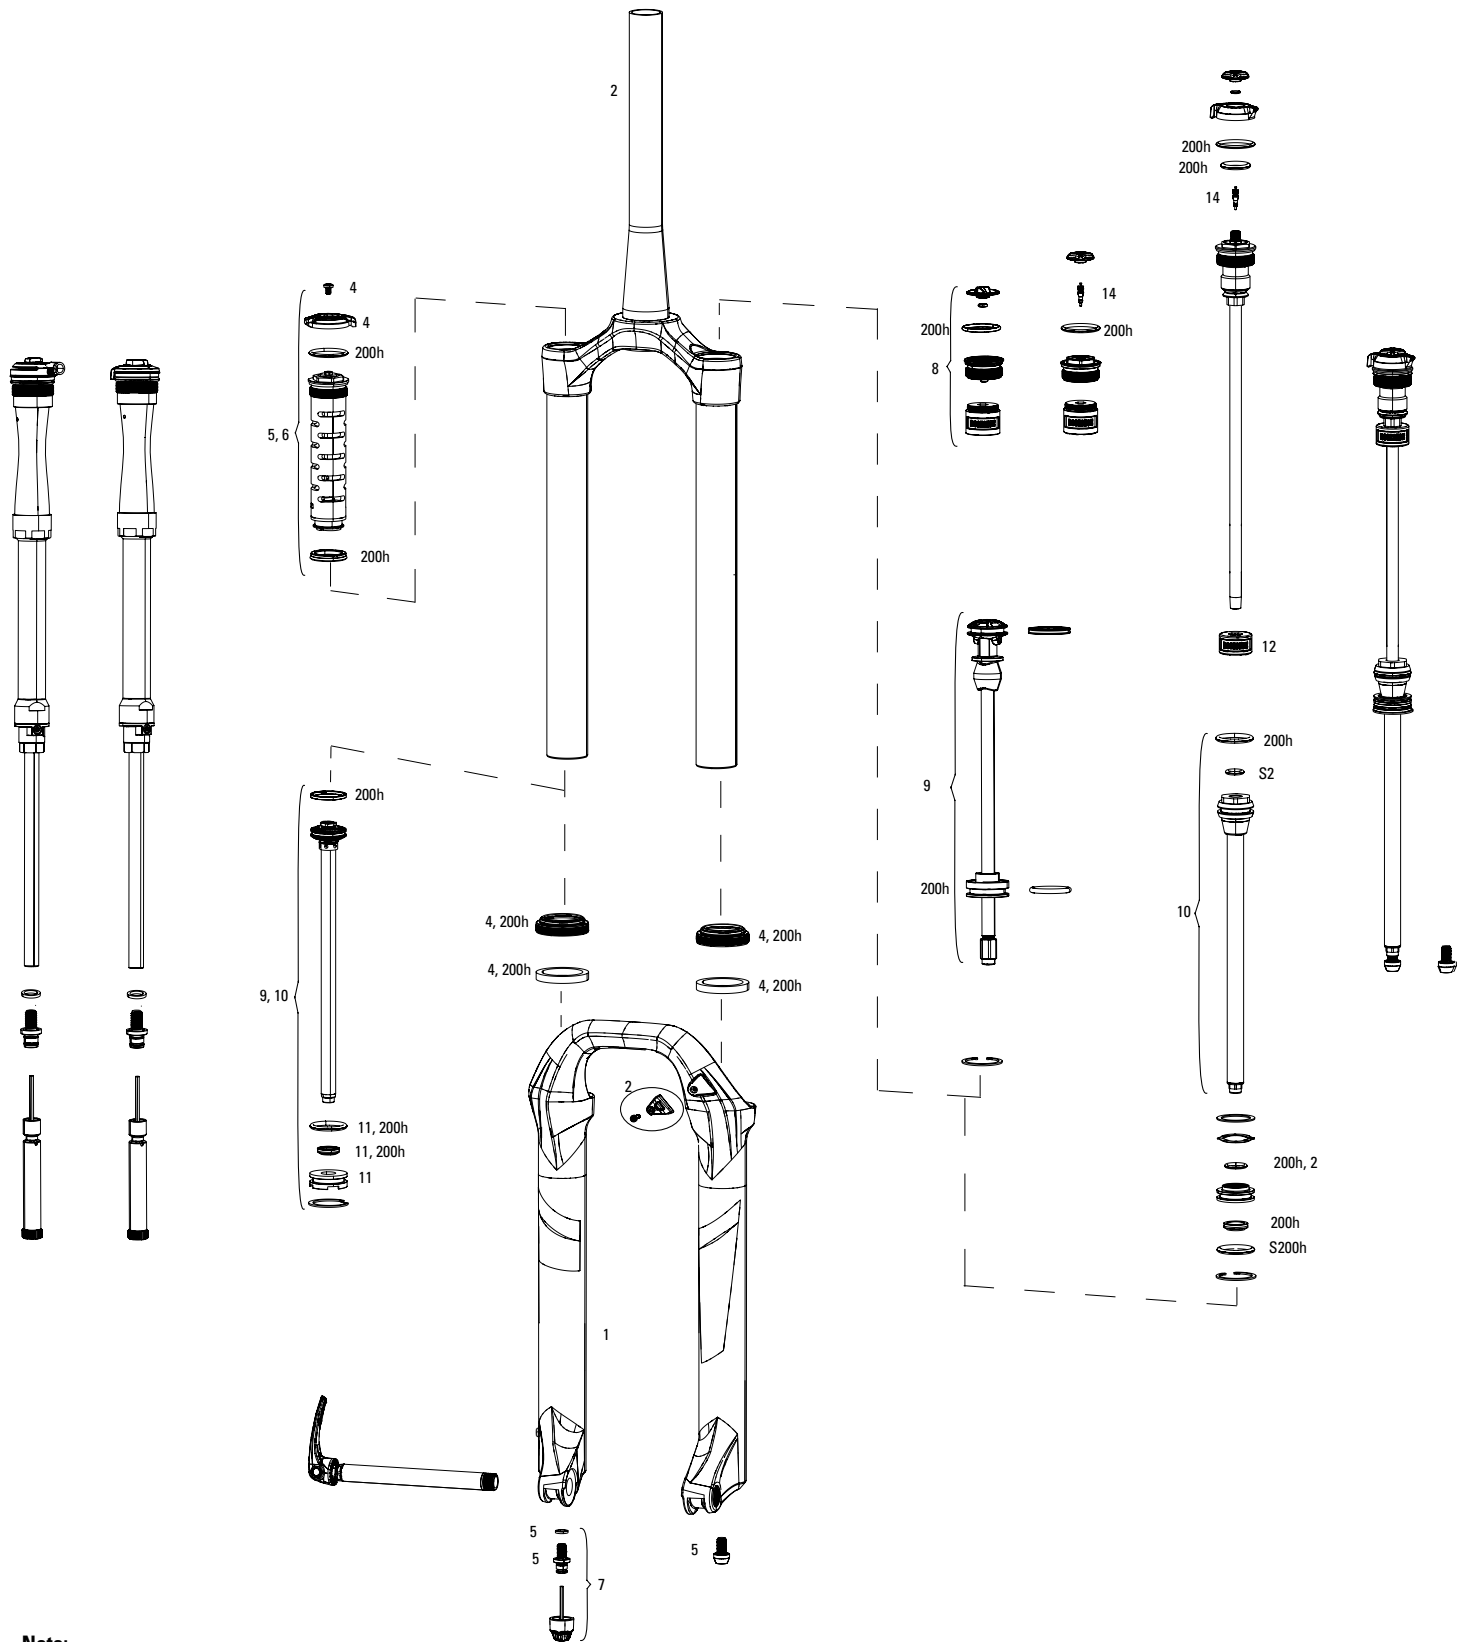

Note:

1. 200h service kits include replaceable o-rings, glide rings, retaining rings, crush washers, sealheads, lower leg seals and foam rings. See www.sram.com/service for more information.
2. For Travel Change and Bottomless Token options, see the respective pages in this catalog, listed in the Index.
3. Yari CSU's do not come with gradients printed on the stanchion tubes.
4. Decal and Maxle pages can be found in back of the catalog.