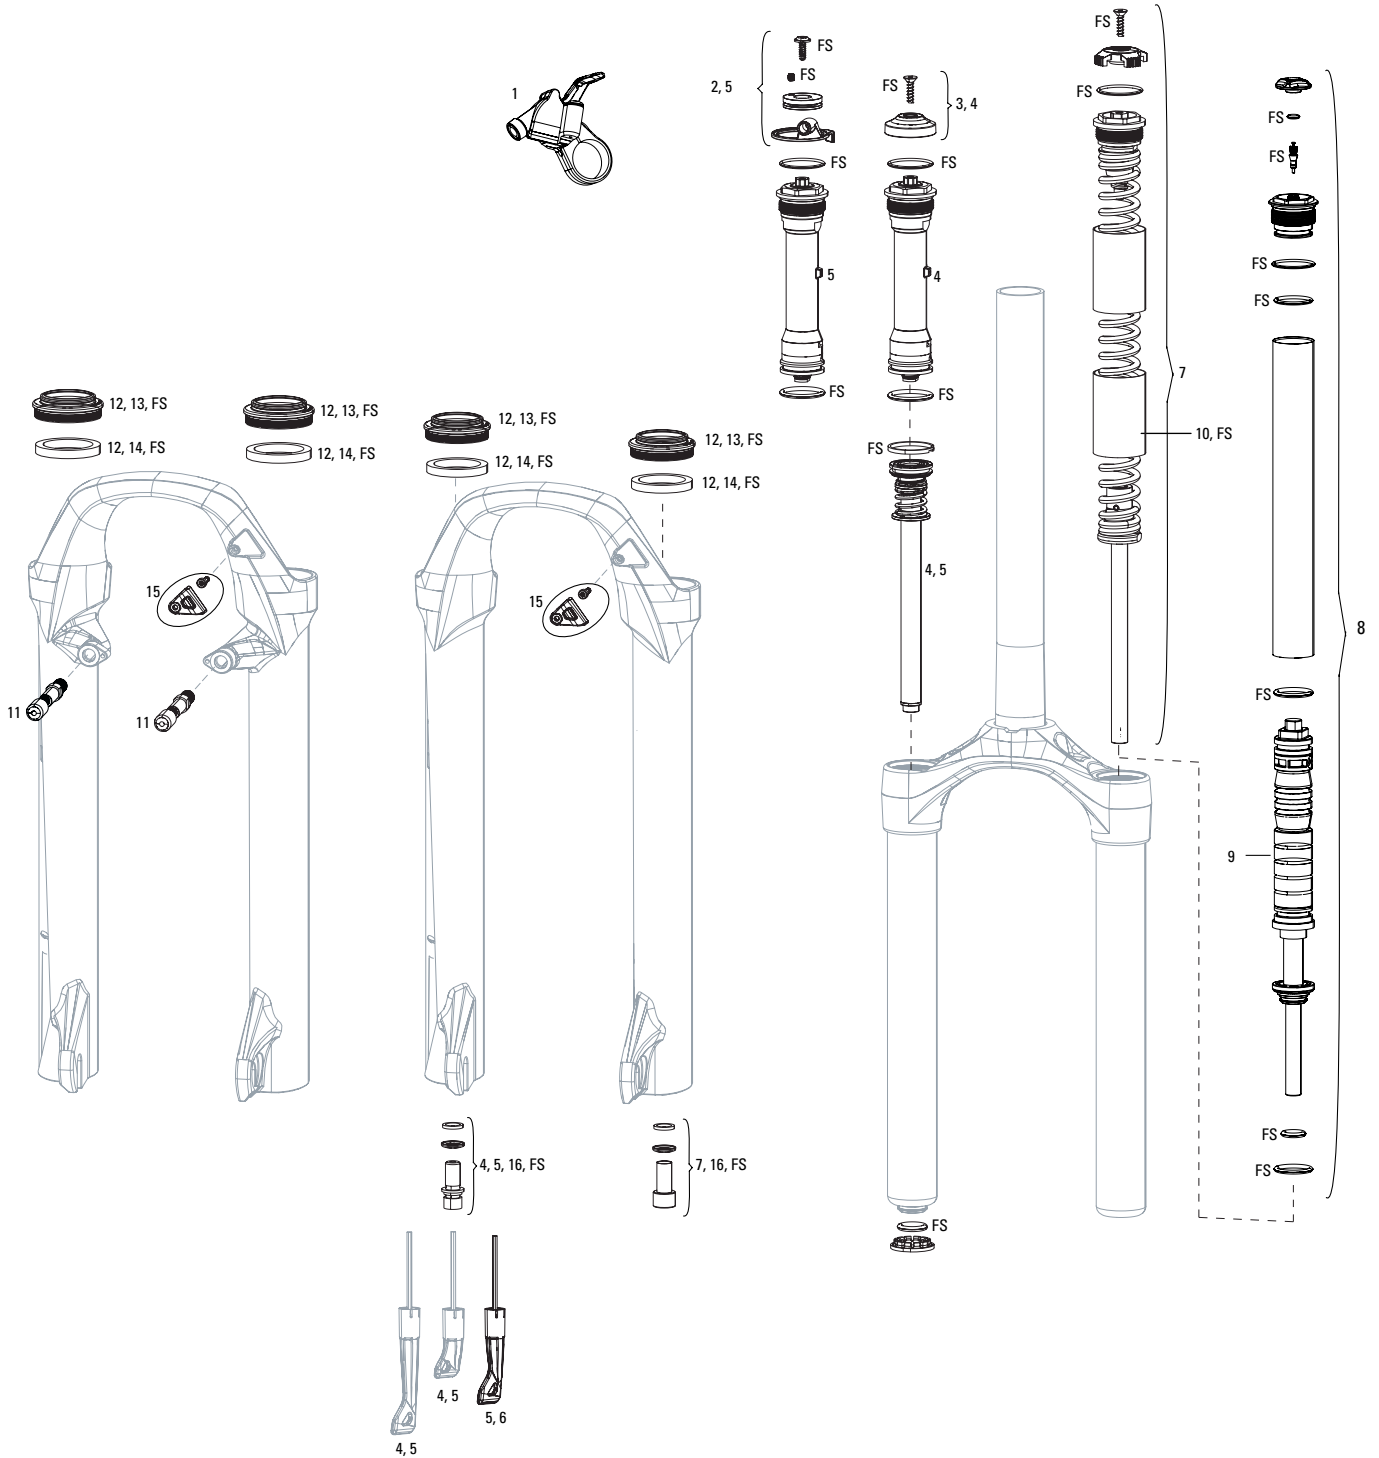

Note:

1. If your 29" 80mm travel fork CSU measures 321 +/-2 from the top of the crown to the bottom of the stanchion, you will need to use Air Spring 11.4018.010.152
2. Full service kits include replaceable o-rings, glide rings, retaining rings, crush washers, crush washer retainers and shaft bolts/nuts. Not all service parts are pictured. All basic service kits include the following replaceable wear items: o-rings, glide rings, dust seals, and foam rings.
3. Decal and can be found in back of the catalog.