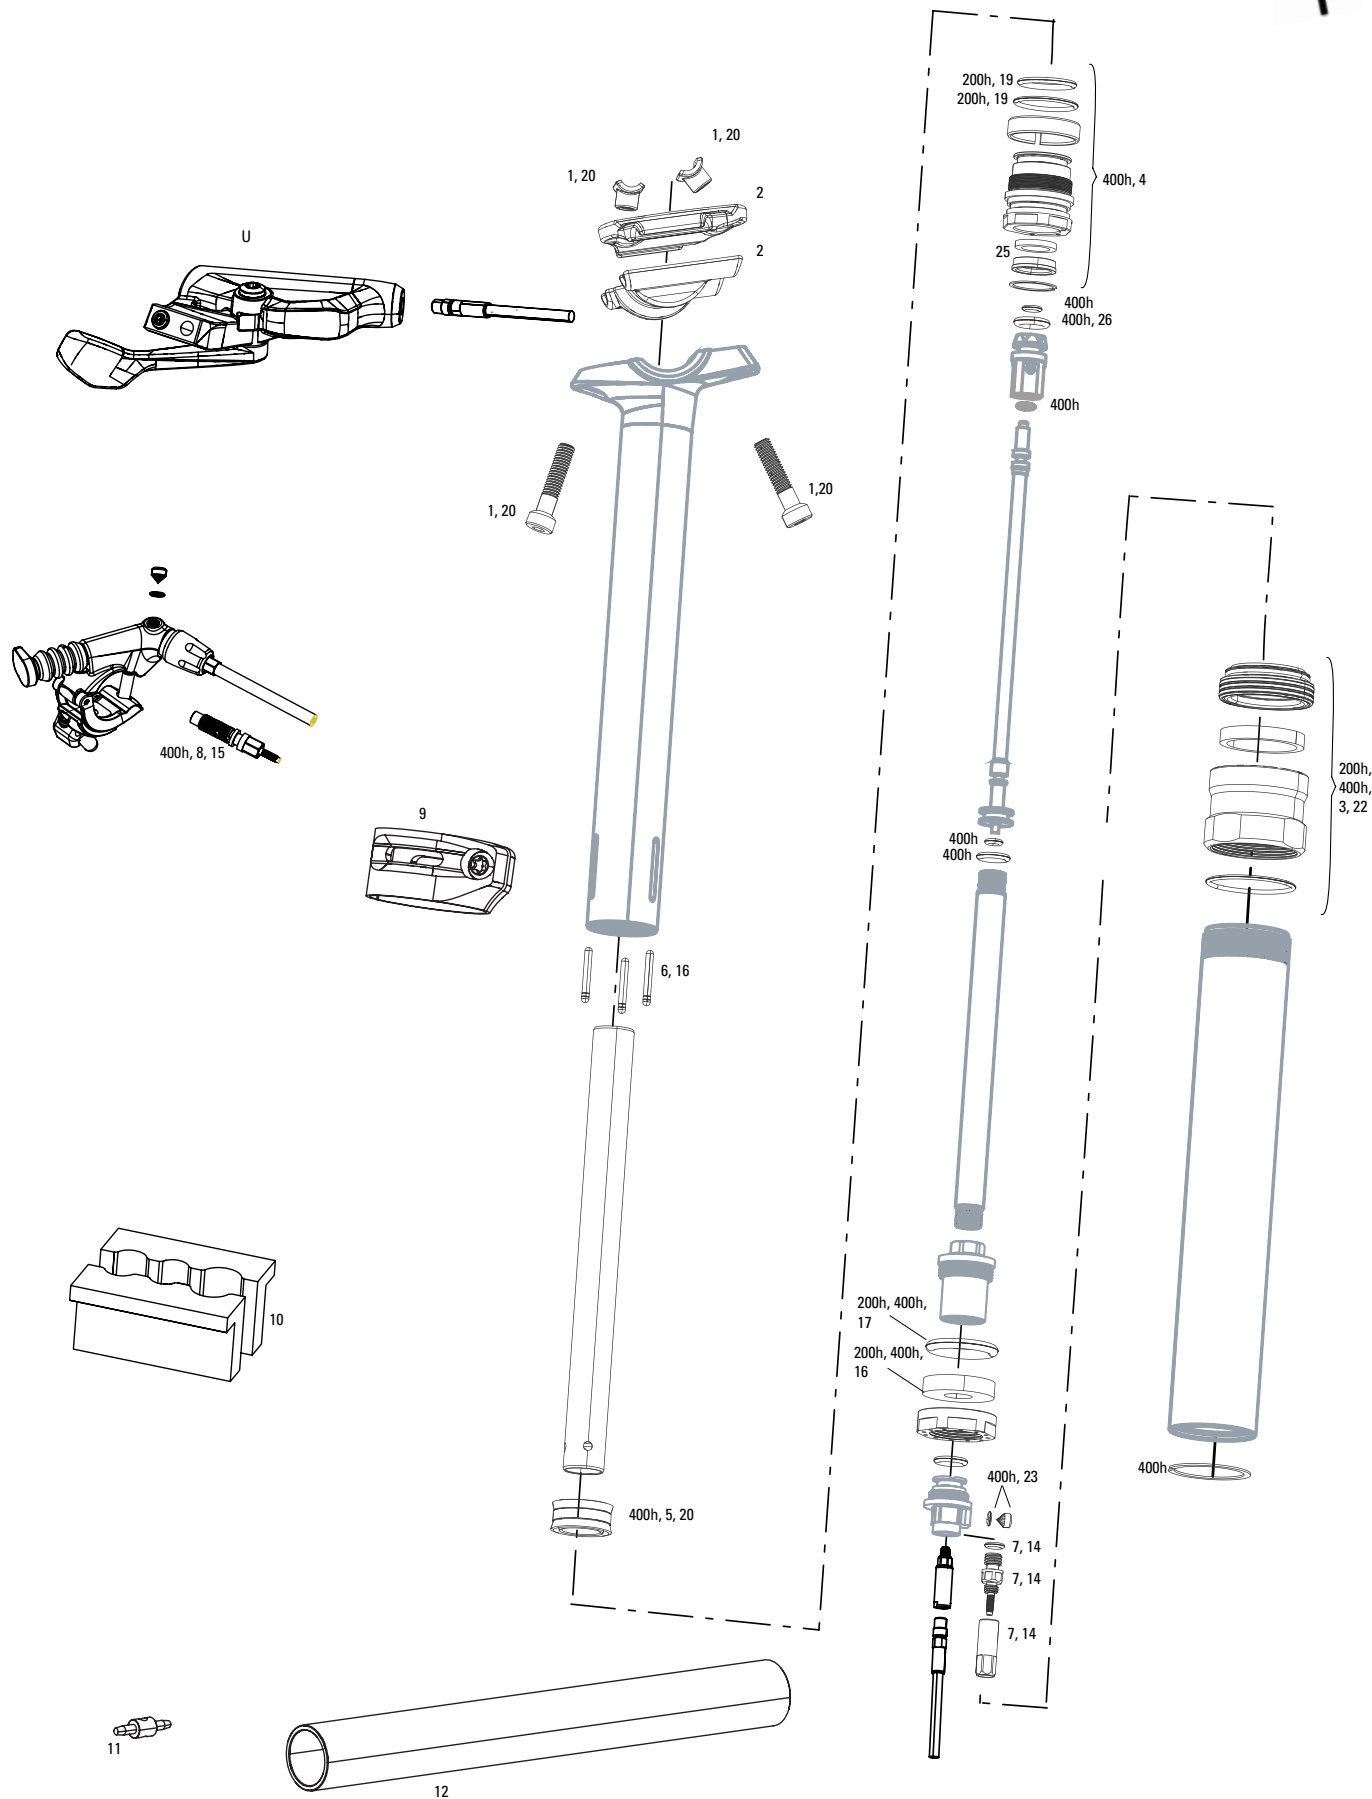

REVERB STEALTH B1 (2017-2019)

REVERB STEALTH B1 (2017-2019)

SERVICE

200h	11.6818.031.000	SEATPOST SERVICE 200 HOUR/1 YEAR SERVICE KIT (INCLUDES FOAMRING, INNER SEALHEAD BUSHING AND O-RINGS) - REVERB & REVERBSTEALTH B1(2017)
400h	11.6818.031.001	SEATPOST SERVICE 400 HOUR/2 YEAR SERVICE KIT (INCLUDES NEW,UPGRADED IFP; REQUIRES POST BLEED TOOL, OIL HEIGHT TOOL AND IFF HEIGHT TOOL) REVERB STEALTH B1(2017)
U	00.6818.029.000	REMOTE UPGRADE KIT - LEFT/BELOW (INCLUDES REMOTE, BLEEDING EDGE FITTING, DISCRETE CLAMP, MMX CLAMP) - REVERB A2-B1 (2013+)

SPARES

1	11.6818.032.000	SEATPOST SPARE PARTS CLAMP NUT AND BOLT KIT (INCLUDES CLAMPNUTS AND BOLTS ONLY) REVERB & REVERB STEALTH B1(2017)
2	11.6818.032.001	SEATPOST SPARE PARTS POST CLAMP KIT - (INCLUDES UPPER/LOWERCLAMP PLATES) - REVERB & REVERB STEALTH B1
3	11.6818.030.000	SEATPOST SPARE PARTS TOP CAP BLACK/DUST WIPER ASSEMBLY KIT -REVERB & REVERB STEALTH B1
4	11.6818.033.000	SEATPOST SPARE PARTS INNER SEAL HEAD (CONTAINS SEALHEAD WITHBUSHINGS, O-RINGS, WIPER SEAL, RETAINING RING) - REVERB STEALTH B1(2017)
5	11.6818.034.000	SEATPOST SERVICE INTERNAL FLOATING PISTON (UPGRADE FOR A1 AND A2 POST) - REVERB & REVERB STEALTH A1, A2, AND B1
6	11.6818.037.000	SEATPOST SERVICE BRASS KEYS SIZE 0 QTY 3 - REVERB AND REVERBSTEALTH A1, A2, AND B1
6	11.6818.037.001	SEATPOST SERVICE BRASS KEYS SIZE 3 QTY 3 - REVERB AND REVERBSTEALTH A1, A2, AND B1
6	11.6818.037.002	SEATPOST SERVICE BRASS KEYS SIZE 4 QTY 3 - REVERB AND REVERBSTEALTH A1, A2, AND B1
6	11.6818.037.003	SEATPOST SERVICE BRASS KEYS SIZE 5 QTY 3 - REVERB AND REVERBSTEALTH A1, A2, AND B1
6	11.6818.037.004	SEATPOST SERVICE BRASS KEYS SIZE 6 QTY 3 - REVERB AND REVERBSTEALTH A1, A2, AND B1
7	11.6815.022.010	SEATPOST SERVICE HOSE BARB REVERB POST, QTY 1
8	11.6815.022.030	SEATPOST SERVICE HOSE BARB REVERB REMOTE, QTY 1
9	00.6818.006.000	REVERB ENDURO HEIGHT COLLAR SILVER

TOOLS/GREASE/FLUIDS

ns	00.4318.008.000	GREASE SRAM BUTTER 20ML SYRINGE, FRICTION REDUCING GREASE BYSLICKOLEUM - RECOMMENDED FOR X0/RISE XX/ROAM 40, 30/RAIL 40/RISE 60 B1/ HUB PAWLS, ROCKSHOX FORKS AND REVERB SERVICE
ns	00.4318.008.001	GREASE SRAM BUTTER 10Z CONTAINER, FRICTION REDUCING GREASE BY SLICKOLEUM - RECOMMENDED FOR X0/RISE XX/ROAM 40, 30/RAIL 40/RISE 60 B1/ HUB PAWLS, ROCKSHOX FORKS AND REVERB SERVICE
ns	00.4318.008.003	GREASE SRAM BUTTER 500ML CONTAINER, FRICTION REDUCING GREASEBY SLICKOLEUM - RECOMMENDED FOR SRAM DOUBLE TIME HUBS & WHEELS, ROCKSHOX FORKS AND REVERB SERVICE
ns	11.4315.021.070	ROCKSHOX REVERB HYDRAULIC FLUID, 120ML BOTTLE - REVERB/SPRINT REMOTE
ns	11.4015.354.040	ROCKSHOX REVERB HYDRAULIC FLUID, 1 LITER BOTTLE - REVERB/SPRINT REMOTE
ns	00.4318.007.001	ROCKSHOX STANDARD BLEED KIT (INCLUDES 2 SYRINGES/FITTINGS, REVERB HYDRAULIC FLUID, 120ML BOTTLE NEW)
ns	00.4315.023.010	HIGH-PRESSURE FORK/SHOCK PUMP (300 PSI MAX) ROCKSHOX
ns	00.4315.022.010	SCHRADER VALVE REMOVAL TOOL ROCKSHOX
ns	00.5315.027.000	Cable Housing/Hydraulic Line Rotating Hooks, SRAM Qty 4
10	00.4115.154.020	REAR SHOCK VISE BLOCKS, 3 HOLE FOR ROCKSHOX MONARCH/VIVID/VIVID AIR/REVERB
11	00.6815.066.030	BARB CONNECTOR - REVERB STEALTH
12	00.6815.066.040	IFF HEIGHT TOOL - REVERB

TACKLEBOX AND BULK SPARES