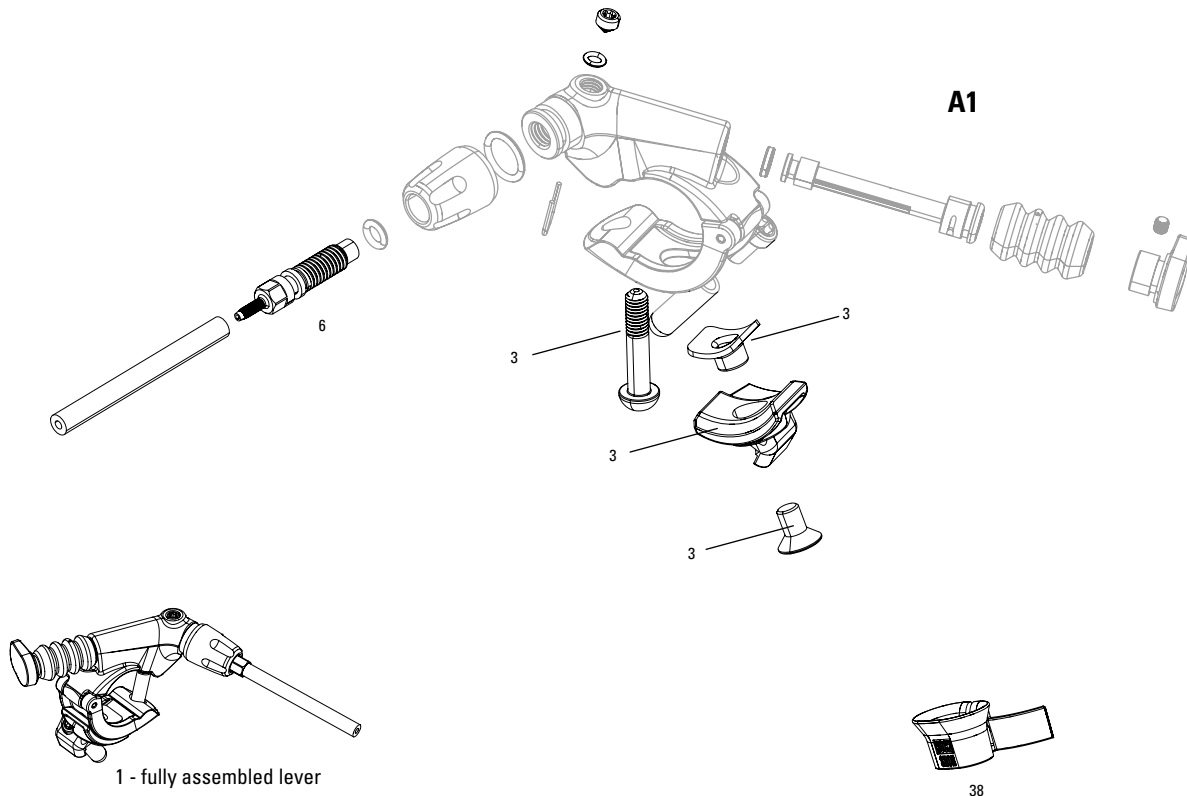

# REVERB 1X REMOTE

1

1	00.6818.029.000	REMOTE UPGRADE KIT - LEFT/BELOW (INCLUDES REMOTE, BLEEDING EDGE FITTING, DISCRETE CLAMP, MMX CLAMP) - REVERB A2-B1 (2013+)
2	11.6818.048.000	REMOTE SPARE PARTS (INCLUDES BOOT, PADDLE, BUSHING, BEARING, AND BARB) - REVERB 1X REMOTE
3	00.4318.012.005	ROCKSHOX TOOL BLEED EDGE (WORKS WITH ROCKSHOX BLEED KITS) - REVERB 1X REMOTE