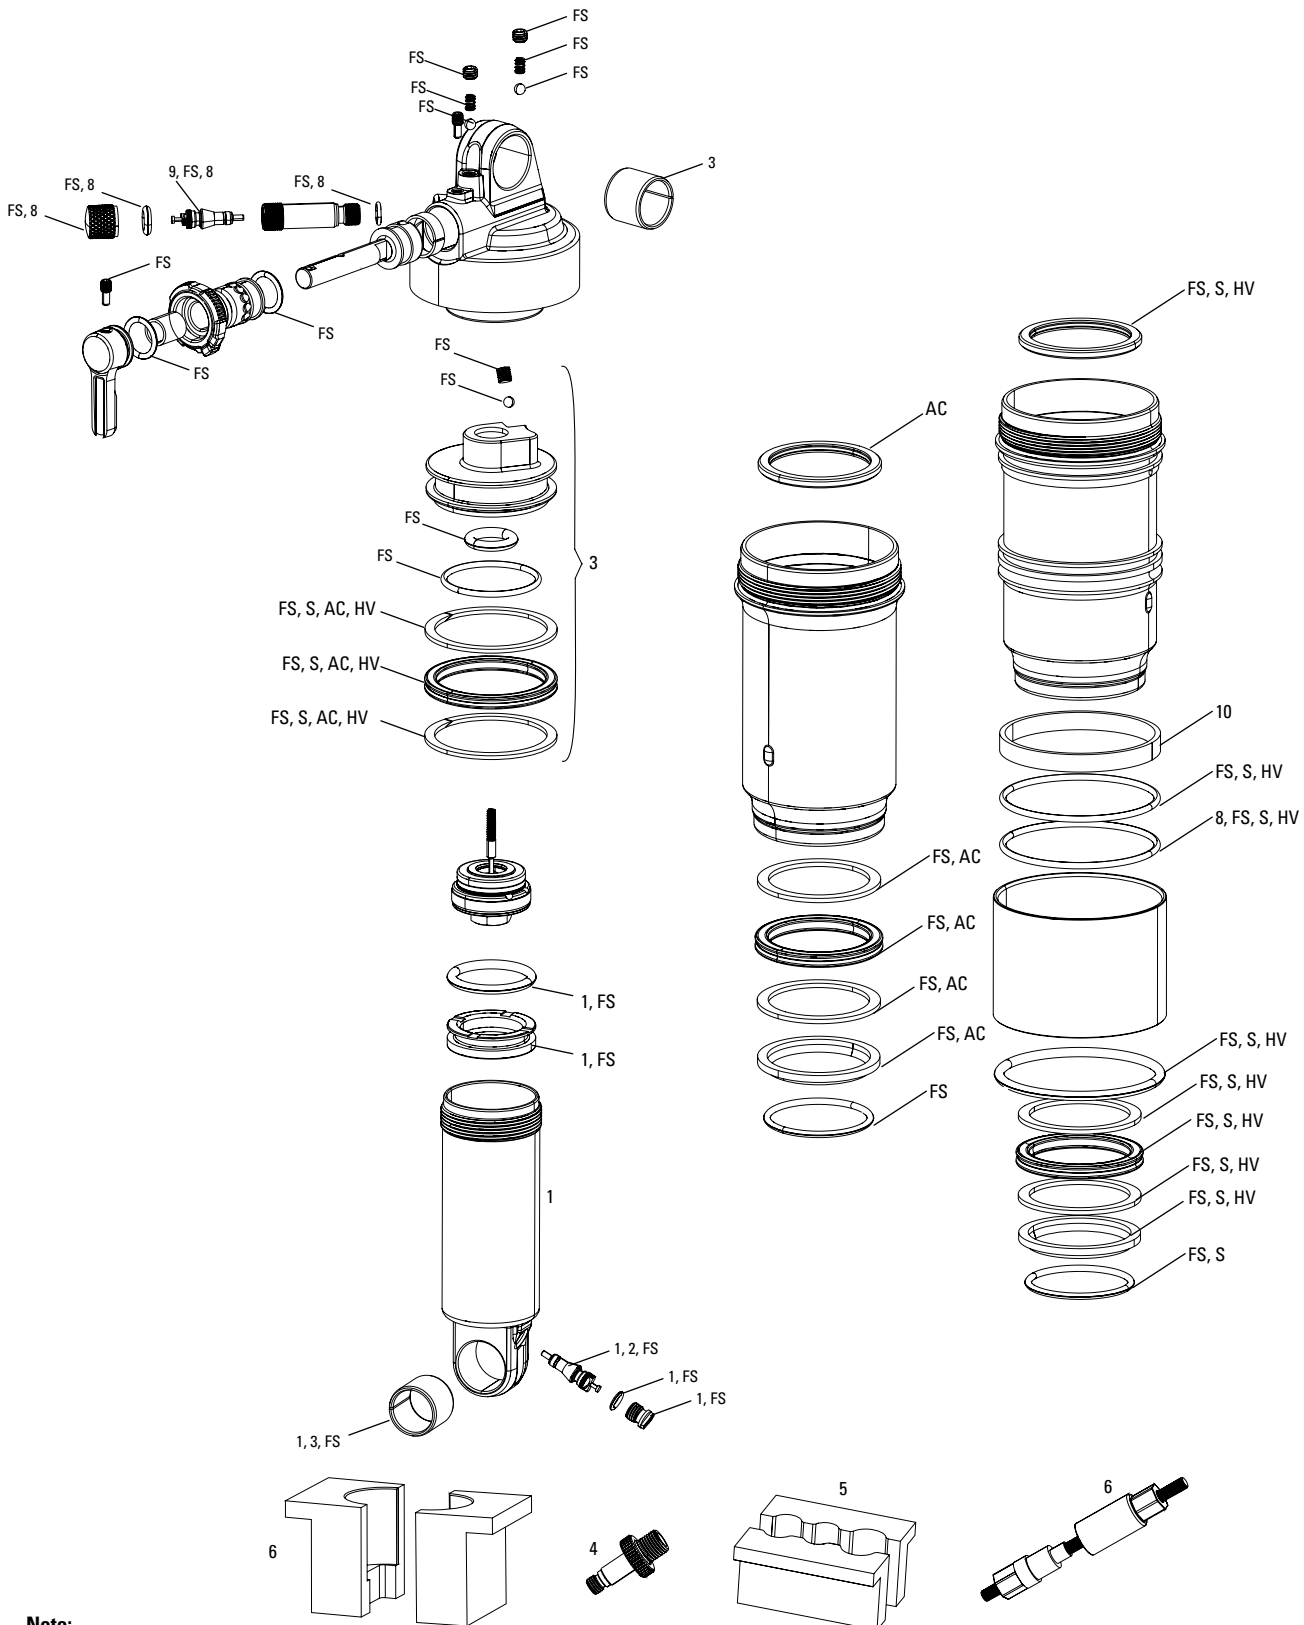

MONARCH RT3 (2013)

Note:
1. 2013 Monarch RT3 parts, including air cans, are not compatible with pre-2013 Monarch rear shocks.
2. 2013 Monarch RT3 shaft and shaft adjuster rod are not serviceable. Do not attempt to disassemble.
3. Use 1/2"x1/2" Rear Shock Bushing/Mount Hardware Tool to remove and install eyelet bushing and mounting hardware.