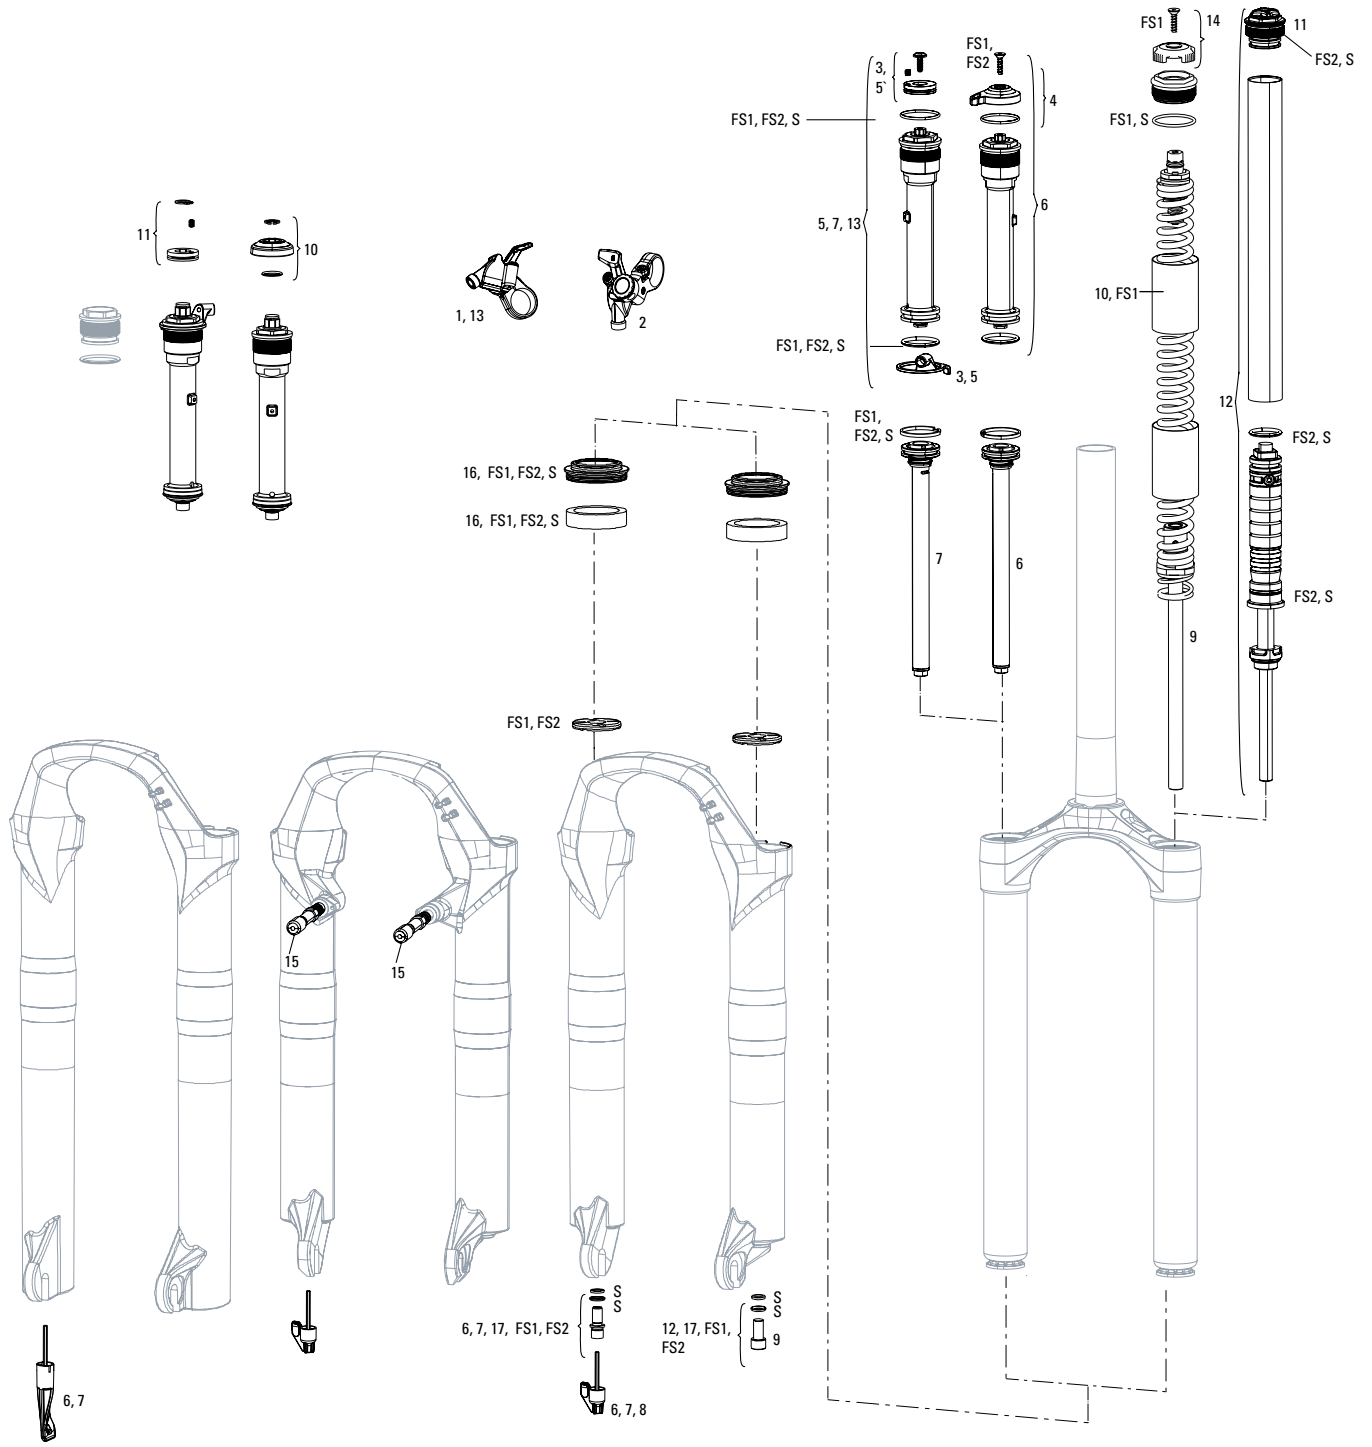

Note:
1. Full service kits include replaceable o-rings, glide rings, retaining rings, crush washers, crush washer retainers and shaft bolts/nuts. All air service kits include replacement schrader valve cores. Not all service parts are pictured. All basic service kits include the following replaceable wear items: o-rings, glide rings, dust seals, and foam rings.
2. Convert from Crown Adjust to Remote Adjust: Remote compression damper requires remote compression adjuster spool, cable clamp, and remote lever assembly.