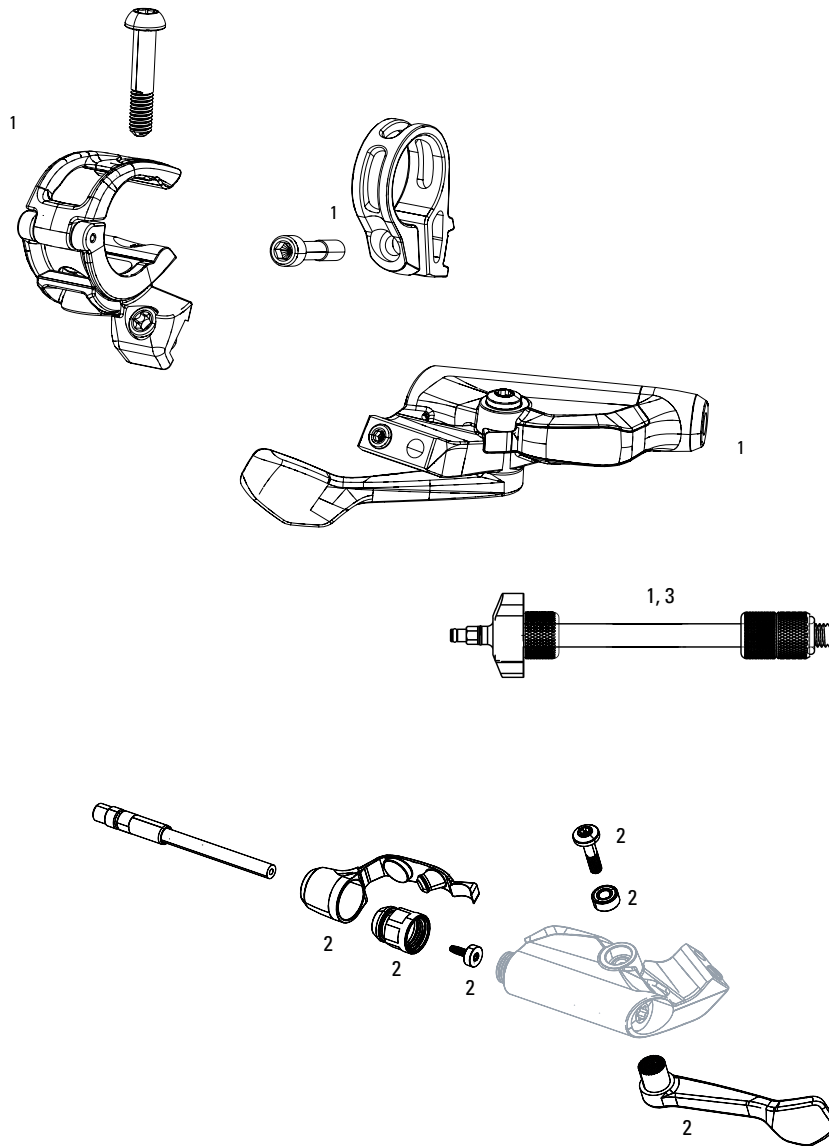

# REVERB 1X REMOTE

1

1	00.6818.029.000	REMOTE UPGRADE KIT - LEFT/BELOW (INCLUDES REMOTE, BLEEDING EDGE FITTING, DISCRETE CLAMP, MMX CLAMP) - REVERB A2-B1 (2013+)
2	11.6818.048.000	REMOTE SPARE PARTS (INCLUDES BOOT, PADDLE, BUSHING, BEARING, AND BARB) - REVERB 1X REMOTE
3	00.4318.012.005	ROCKSHOX TOOL BLEED EDGE (WORKS WITH ROCKSHOX BLEED KITS) - REVERB 1X REMOTE