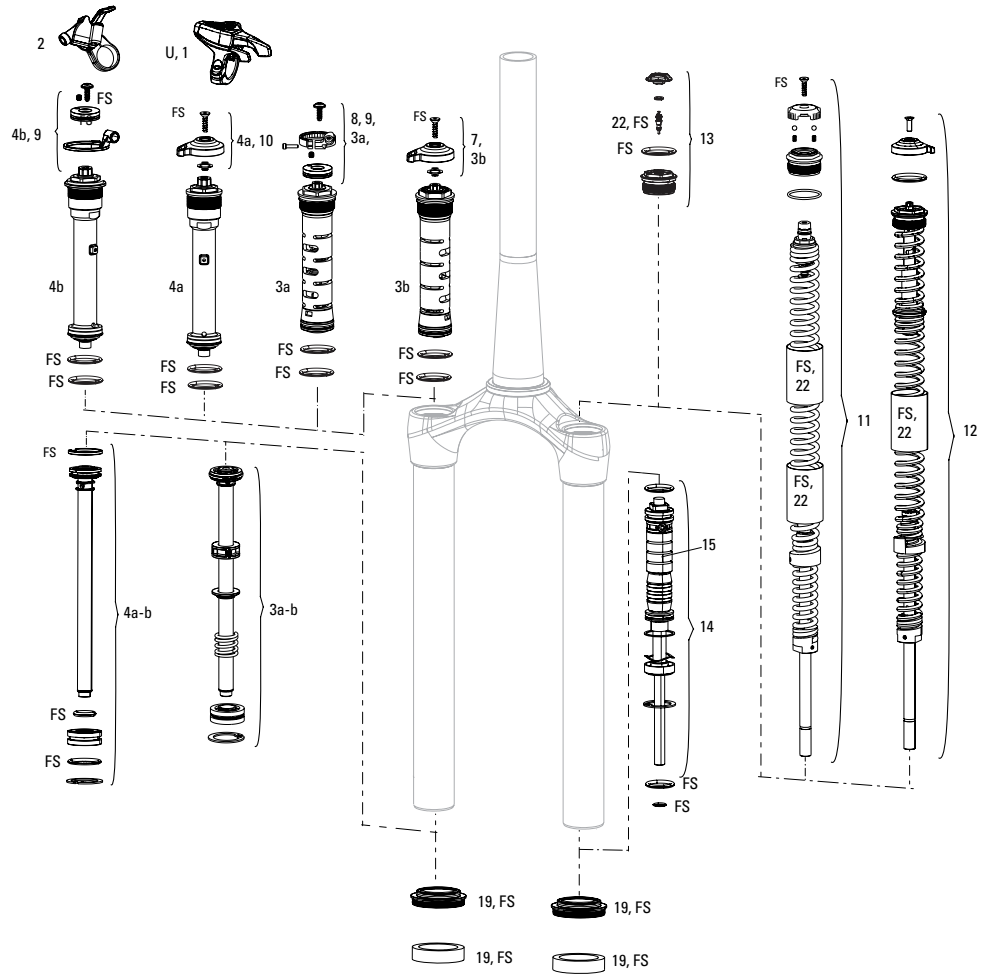

Note:

1. All basic service kits include the following replaceable wear items: o-rings, glide rings, dust seals, and foam rings.
2. Convert from Crown Adjust to Remote Adjust: Remote compression damper, remote compression adjuster spool, cable clamp and remote lever assembly.
3. Maximum Tire Diameter: 714mm Maximum Tire Width: 81mm
4. 32mm Boost lower legs use flangeless wiper seals.
5. Decal and Maxle pages can be found in back of the catalog.