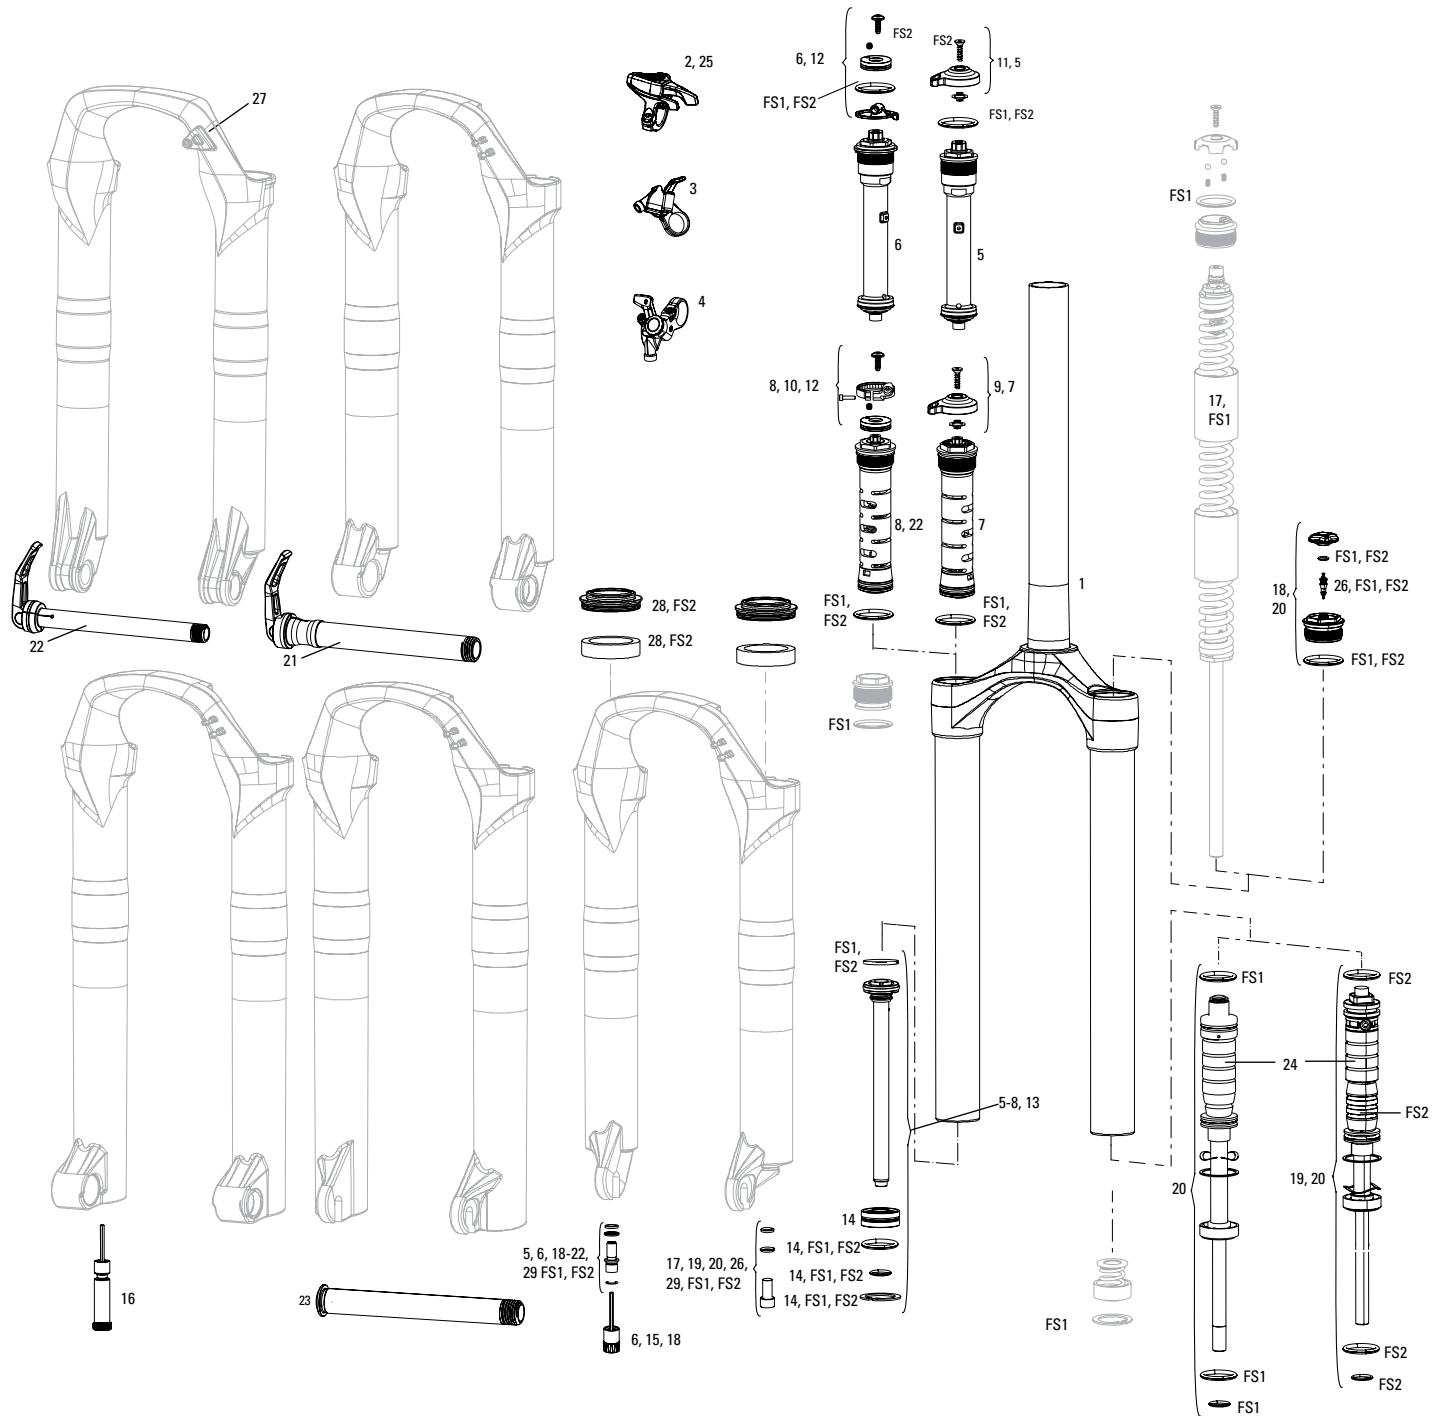

Note:

1. Full service kits include replaceable o-rings, glide rings, retaining rings, crush washers, crush washer retainers and shaft bolts/nuts. All air service kits include replacement schrader valve cores. Not all service parts are pictured. All basic service kits include the following replaceable wear items: o-rings, glide rings, dust seals, and foam rings.
2. Convert from Crown Adjust to Remote Adjust. Remote compression damper requires remote compression adjuster spool, and remote lever assembly.
3. 2013+ Recon Gold compatible with 10mm cable pull PushLoc or OneLoc