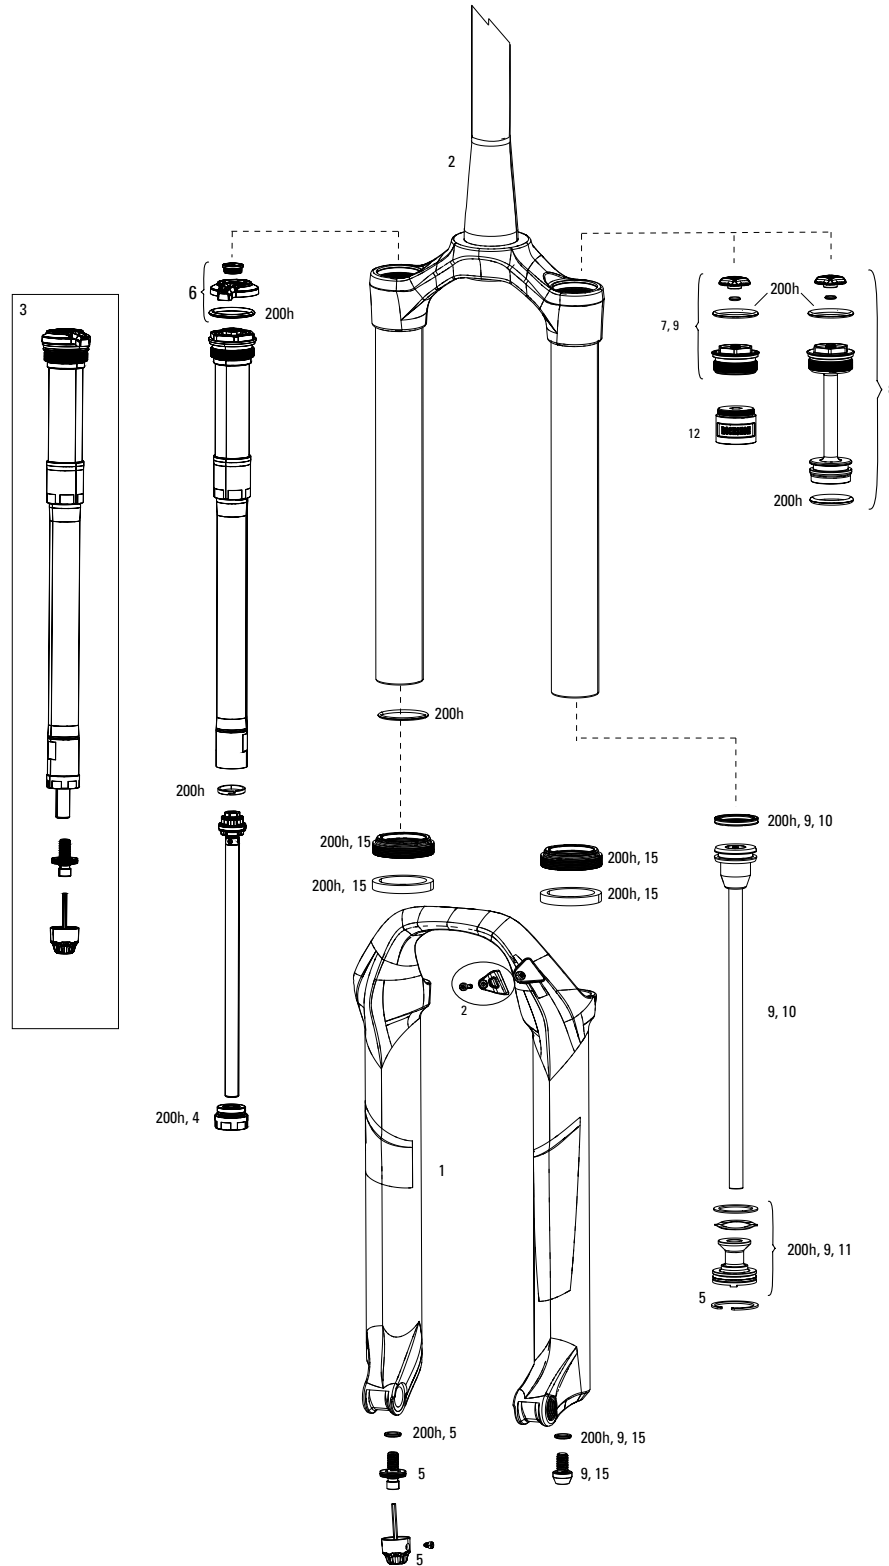

Note:

1. 200 Hour service kits include replaceable o-rings, glide rings, retaining rings, crush washers, and crush washer retainers. A2. Charger damper fluid -use RockShox Rear Suspension Damping Fluid 3wt.
2. Charger damper fluid -use RockShox Rear Suspension Damping Fluid 3wt.
3. Charger lower leg lubricant - use RockShox Pike Suspension Oil, 0w-30.
4. Charger damper bleed - use Bleed fitting Charger Damper and RockShox Charger Damper Standard Bleed Kit.
5. For Travel Change and Bottomless Token options, see the respective pages in this catalog, listed in the Index.
6. Pike DJ CSU's do not come with gradients printed on the stanchion tubes.
7. Pike DJ forks with .5mm top cap threads will be indicated with a machined circle around the tool interface.
8. Decal and Maxle pages can be found in back of the catalog.