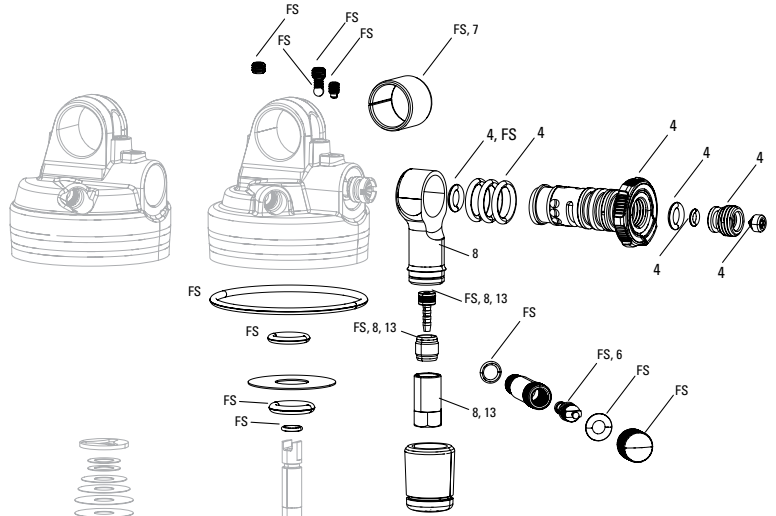

SERVICE

FS	11.4118.038.001	REAR SHOCK SERVICE KIT FULL - MONARCH XX B1(2014-2015)
S	00.4315.032.380	AM REAR SHOCK AIR CAN SERVICE KIT, BASIC - MONARCH B1(PLUS,XX,RL) C1 (R,RT3) D1 (2014-2016)
S	00.4315.032.390	AM REAR SHOCK AIR CAN SERVICE KIT, BASIC - MONARCH HIGH VOLUME B1(PLUS,XX,RL) C1 (R,RT3) (2014-2015)
S	00.4315.032.540	AM REAR SHOCK AIR CAN SERVICE KIT, BASIC - MONARCH DEBONAIR(2015-2016)

AIR CAN

1	11.4118.033.009	REAR SHOCK SPARE PARTS AIR CAN ASSEMBLY MONARCH BLACK 165X38, B1(PLUS,RL,XX), C1(R,RT,RT3) D1(RT3)
1	11.4118.033.010	REAR SHOCK SPARE PARTS AIR CAN ASSEMBLY MONARCH BLACK 184X44, B1(PLUS,RL,XX), C1(R,RT,RT3) D1(RT3)
1	11.4118.033.011	REAR SHOCK SPARE PARTS AIR CAN ASSEMBLY MONARCH BLACK 190X51/200X51, B1(PLUS,RL,XX), C1(R,RT,RT3) D1(RT3)
1	11.4118.033.012	REAR SHOCK SPARE PARTS AIR CAN ASSEMBLY MONARCH BLACK 200X57, B1(PLUS,RL,XX), C1(R,RT,RT3) D1(RT3)
1	11.4118.033.013	REAR SHOCK SPARE PARTS AIR CAN ASSEMBLY MONARCH BLACK 216X63, B1(PLUS,RL,XX), C1(R,RT,RT3) D1(RT3)
2	11.4118.033.015	REAR SHOCK SPARE PARTS AIR CAN ASSEMBLY MONARCH BLACK HIGH VOLUME 190X51/200X51, B1(PLUS,RL,XX), C1(R,RT,RT3)
2	11.4118.033.016	REAR SHOCK SPARE PARTS AIR CAN ASSEMBLY MONARCH BLACK HIGH VOLUME 200X57, B1(PLUS,RL,XX), C1(R,RT,RT3)
2	11.4118.033.017	REAR SHOCK SPARE PARTS AIR CAN ASSEMBLY MONARCH BLACK HIGH VOLUME 216X63, B1(PLUS,RL,XX), C1(R,RT,RT3)
2	11.4118.033.028	REAR SHOCK SPARE PARTS AIR CAN ASSEMBLY MONARCH BLACK DEBONAIR (INCLUDES DECALS) 165X38, B1(PLUS,RL,XX), C1(R,RT,RT3) D1(RT3)
2	11.4118.033.029	REAR SHOCK SPARE PARTS AIR CAN ASSEMBLY MONARCH BLACK DEBONAIR (INCLUDES DECALS) 184X44, B1(PLUS,RL,XX), C1(R,RT,RT3) D1(RT3)
2	11.4118.033.030	REAR SHOCK SPARE PARTS AIR CAN ASSEMBLY MONARCH BLACK DEBONAIR (INCLUDES DECALS) 190X51/200X51, B1(PLUS,RL,XX), C1(R,RT,RT3) D1(RT3)
2	11.4118.033.031	REAR SHOCK SPARE PARTS AIR CAN ASSEMBLY MONARCH BLACK DEBONAIR (INCLUDES DECALS) 200X57, B1(PLUS,RL,XX), C1(R,RT,RT3) D1(RT3)
2	11.4118.033.032	REAR SHOCK SPARE PARTS AIR CAN ASSEMBLY MONARCH BLACK DEBONAIR (INCLUDES DECALS) 216X63, B1(PLUS,RL,XX), C1(R,RT,RT3) D1(RT3)

DAMPER BODY

3	11.4118.037.014	REAR SHOCK SPARE PARTS DAMPER BODY/IFP FAST BLACK, 165X38 -MONARCH 2014-2017
3	11.4118.037.015	REAR SHOCK SPARE PARTS DAMPER BODY/IFP FAST BLACK, 184X44 -MONARCH 2014-2017
3	11.4118.037.016	REAR SHOCK SPARE PARTS DAMPER BODY/IFP FAST BLACK, 190X51 -MONARCH 2014-2017
3	11.4118.037.017	REAR SHOCK SPARE PARTS DAMPER BODY/IFP FAST BLACK, 200X51 -MONARCH 2014-2017
3	11.4118.037.018	REAR SHOCK SPARE PARTS DAMPER BODY/IFP FAST BLACK, 200X57 -MONARCH 2014-2017
3	11.4118.037.020	REAR SHOCK SPARE PARTS DAMPER BODY/IFP FAST BLACK, 216X63 -MONARCH 2014-2017

SPARES