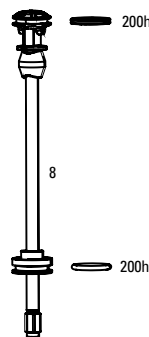

Note:

1. Full service kits include replaceable o-rings, glide rings, retaining rings, crush washers, crush washer retainers and shaft bolts/nuts. All air service kits include replacement schrader valve cores. All basic service kits include the following replaceable wear items: o-rings, glide rings, dust seals, and foam rings.
2. 2018+ Revelation has 35mm upper tubes, not compatible with 32mm.
3. Decal and Maxle pages can be found in back of the catalog.