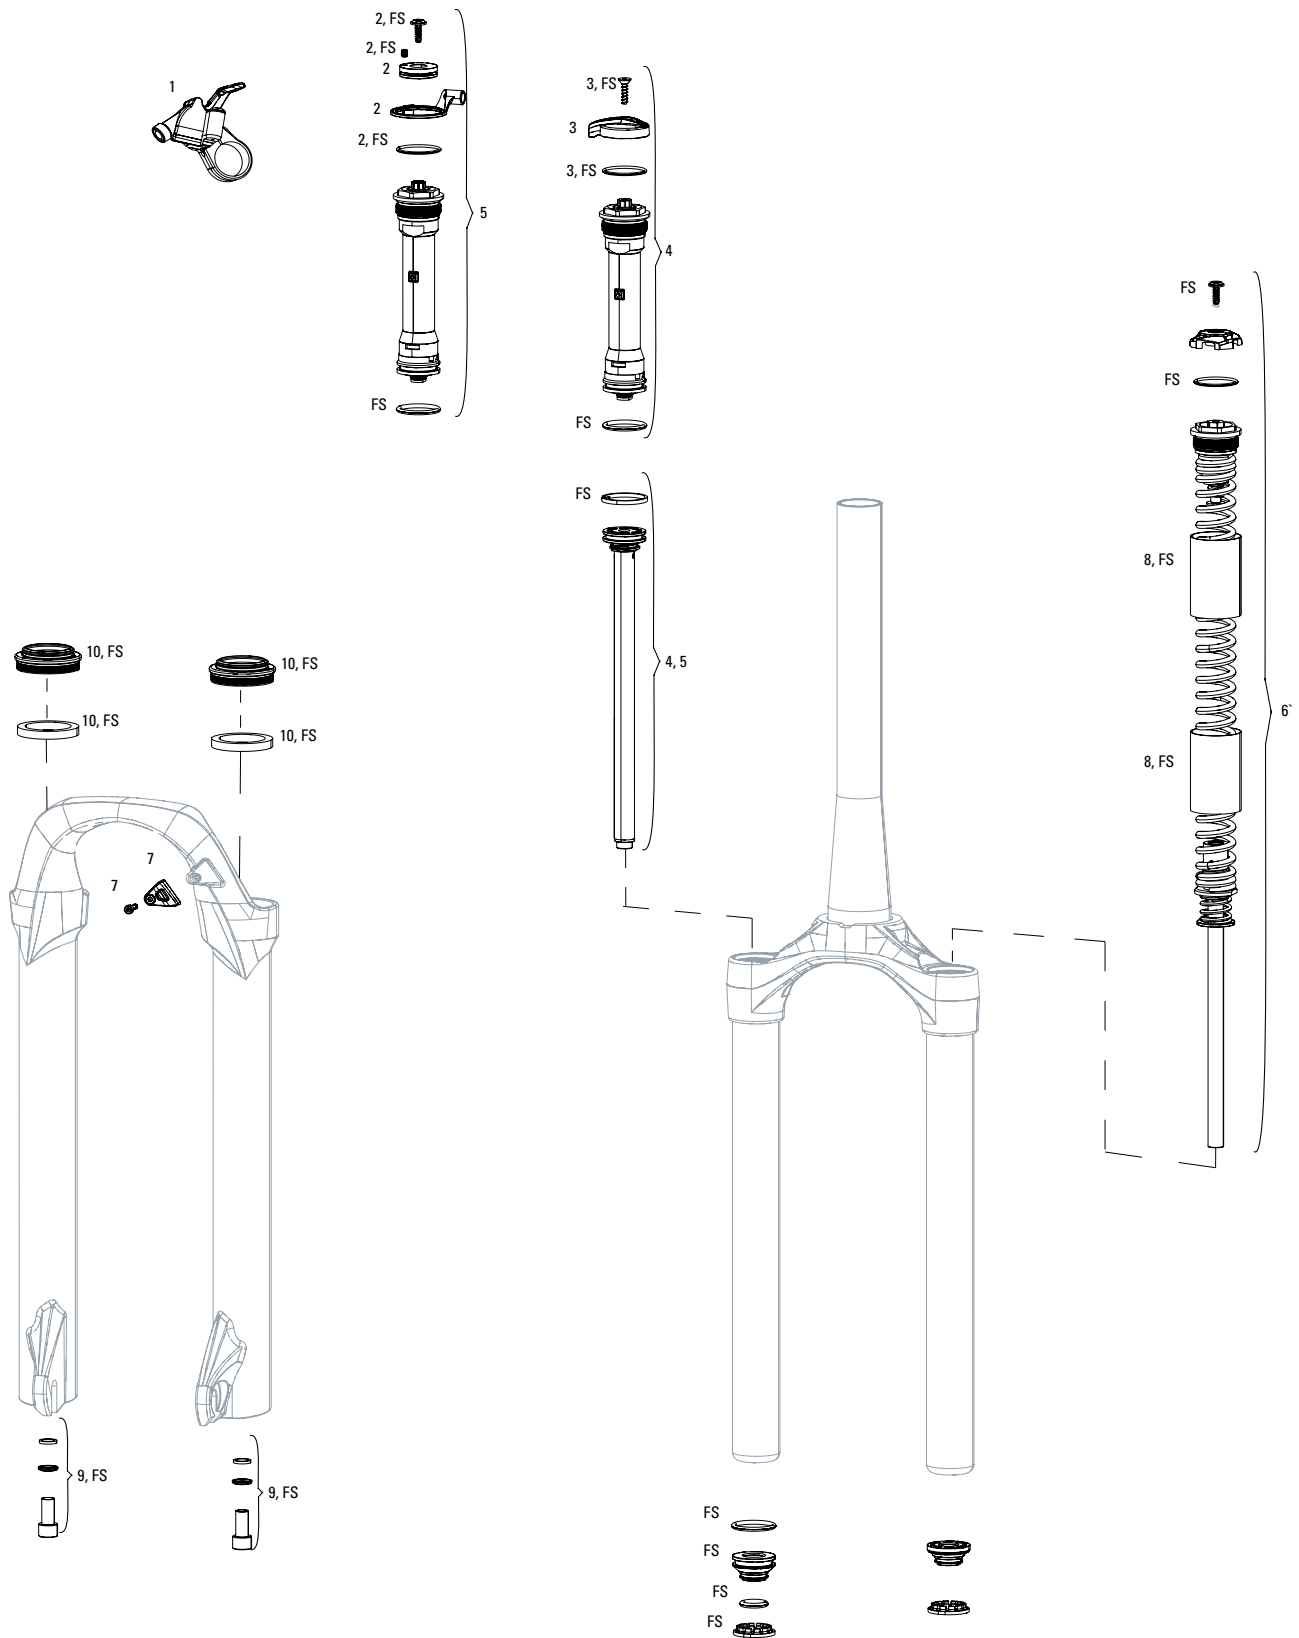

Note:

1. Full service kits include replaceable o-rings, glide rings, retaining rings, crush washers, crush washer retainers and shaft bolts/nuts. Not all service parts are pictured. All basic service kits include the following replaceable wear items: o-rings, glide rings, dust seals, and foam rings.
2. Decal page can be found in back of the catalog.