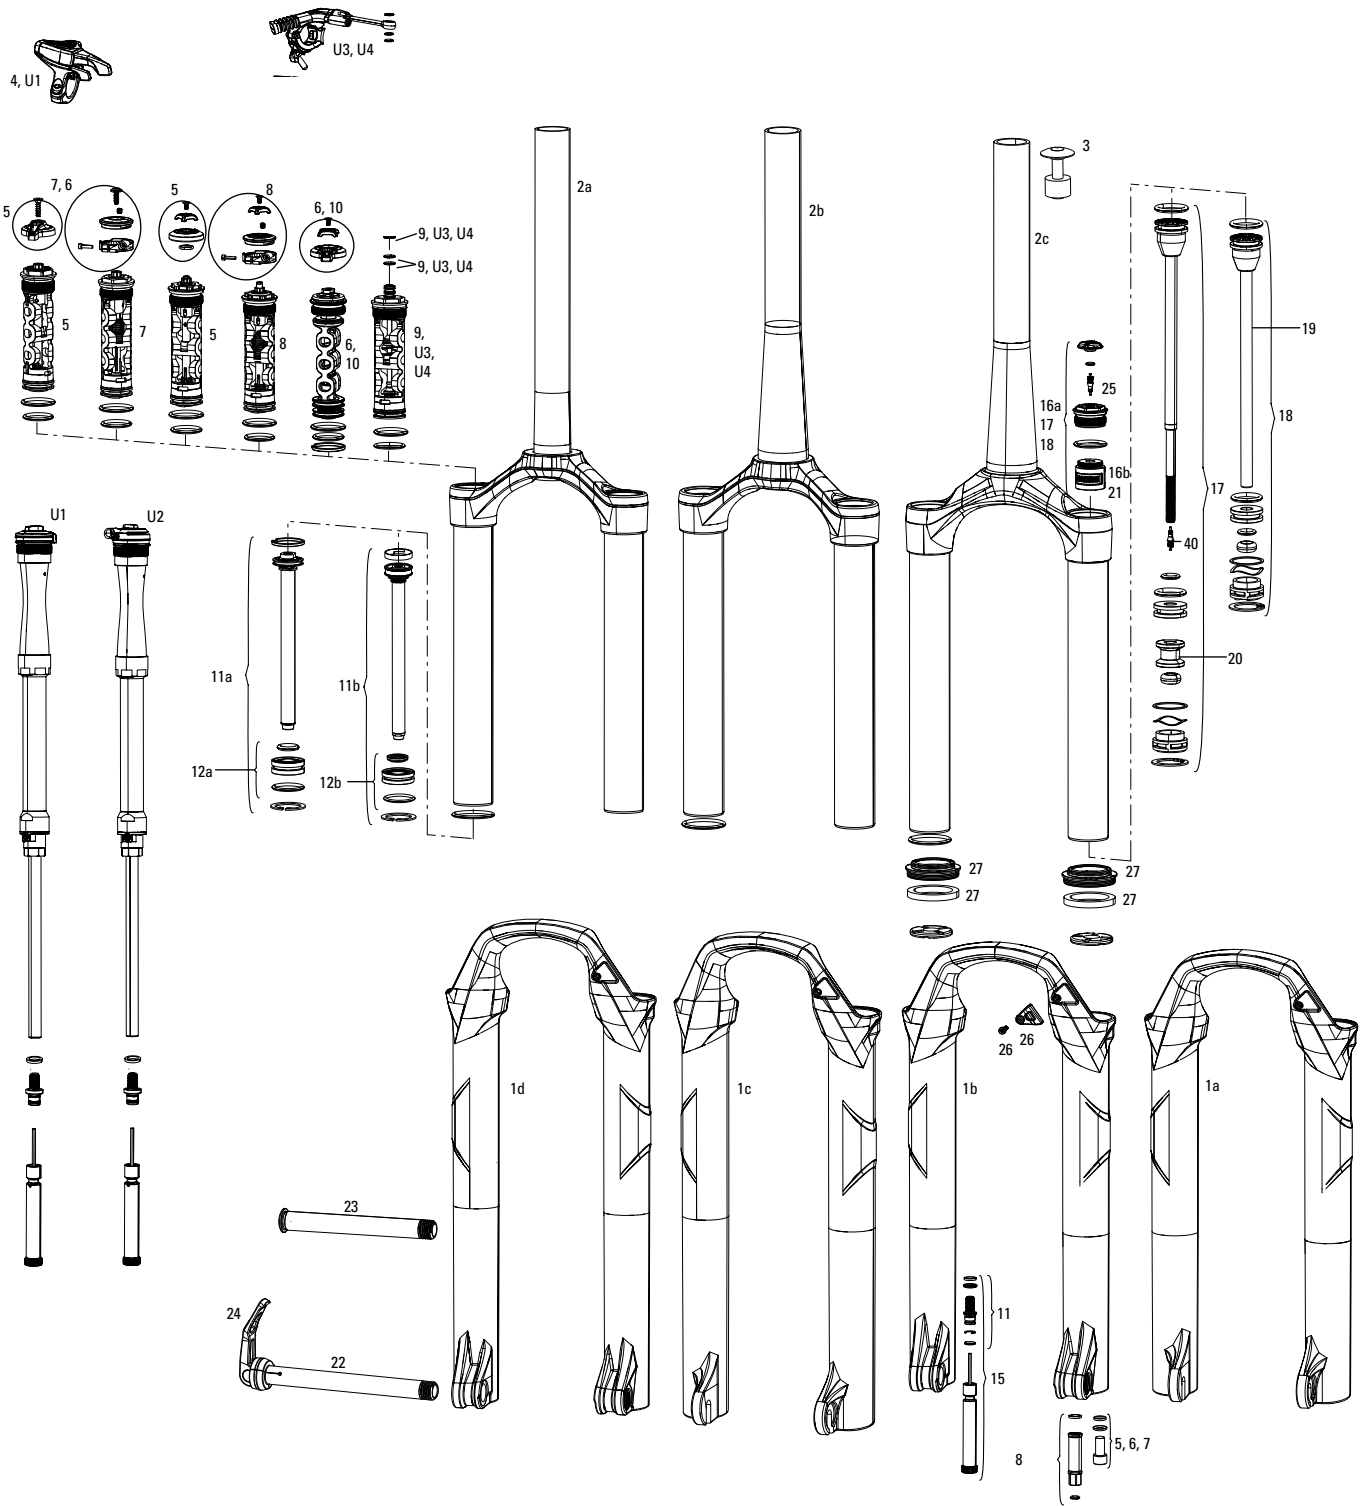

1. **Note:**
1. Full service kits include replaceable rebound damper seal head, o-rings, glide rings, retaining rings, crush washers, crush washer retainers, and shaft bolts/nuts. All air service kits include replacement schrader valve cores. Not all service parts are pictured. All basic service kits include the following replaceable wear items: o-rings, glide rings, dust seals, and foam rings.
  2. Convert from Crown Adjust to Remote Adjust: Remote compression damper requires remote compression adjuster spool, cable clamp and remote lever assembly.
  3. Solo Air internals require Solo Air CSU; Solo Air internals are not compatible with Dual Air CSU. Dual Air internals require Dual Air CSU; Dual Air internals are not compatible with Solo Air CSU.
  4. 2013+ Reba and 2013+ SID B internals: CSU and Lower Leg assemblies are interchangeable. SID A: upper tube inner diameter = 27.8mm. SID B: upper tube inner diameter = 28.2mm.
  5. SID chassis and internals may be travel-specific. See part kit descriptions for identification.
  6. SID RCT3 A3 (2014+) compression damper must be used with SID A3 rebound damper (with Rapid Recovery valving). SID RCT3 A2 (2012-2013) compression damper is not compatible with SID RCT3 A3(2014+) rebound-damper.
  7. 2011-2012 XLoc remote uses 2.5wt suspension fluid. 2013+ XLoc remote uses Reverb hydraulic fluid. Use fluid indicated on fork top cap.