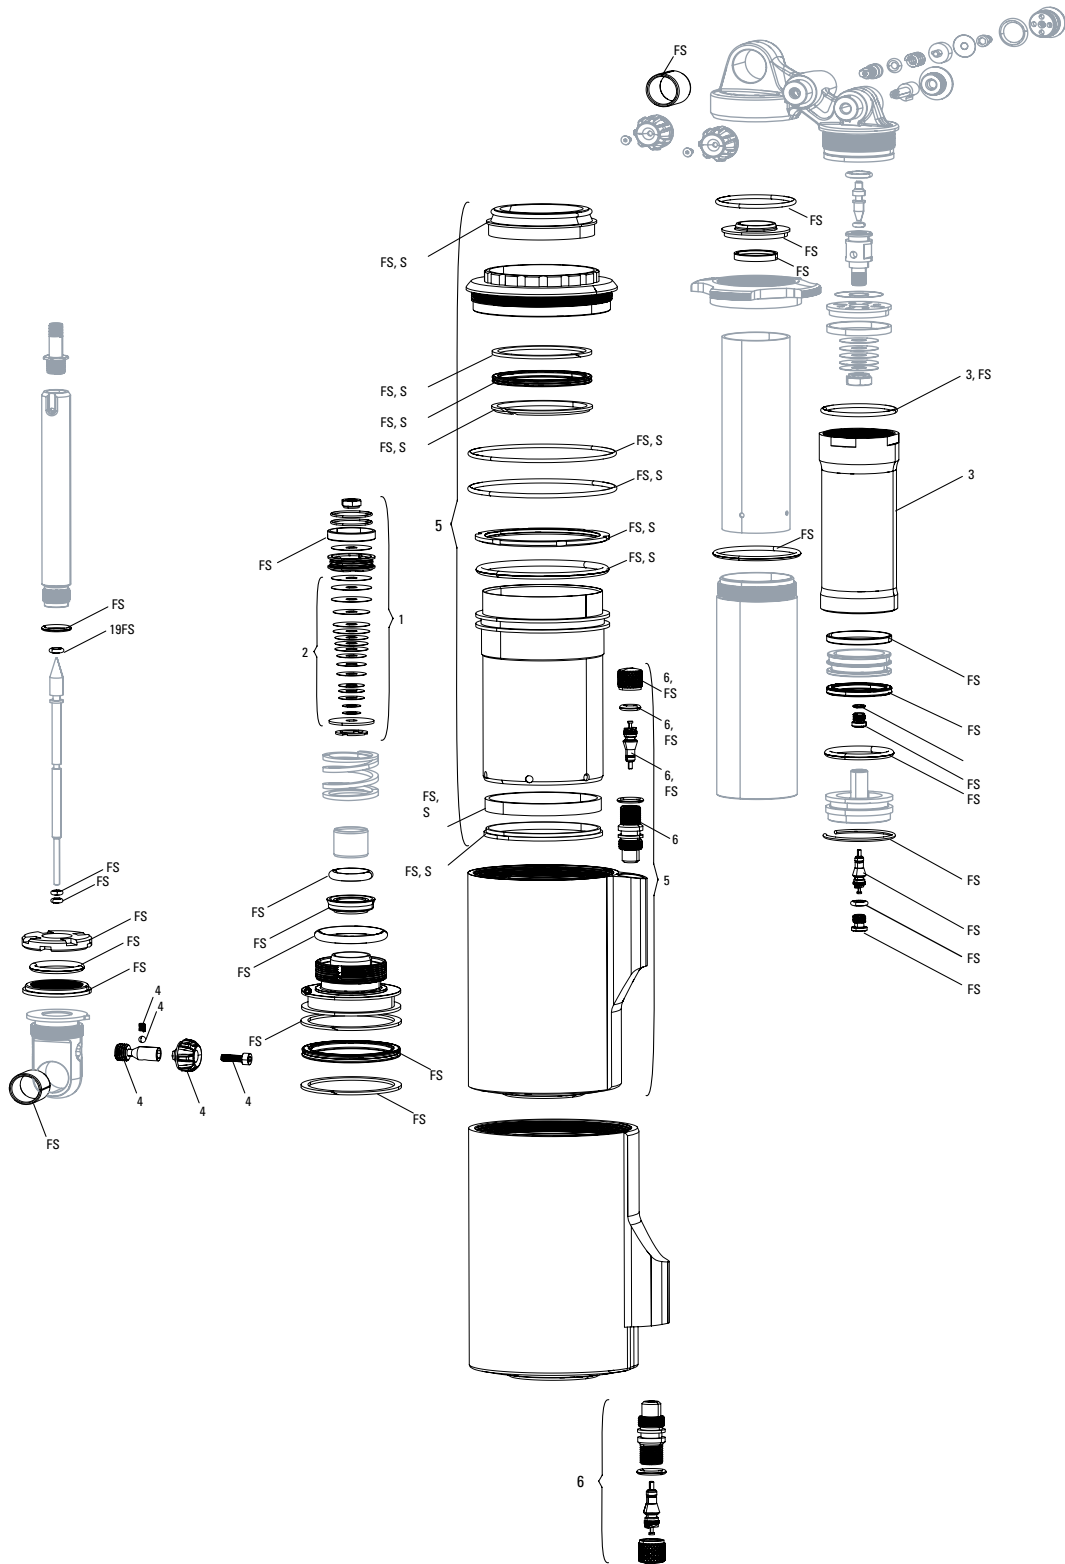

SPARE

1	11.4115.013.000	REAR SHOCK EYELET BUSHING 1/2"X1/2" QTY 2
2	11.4115.085.010	REAR SHOCK SPARE PARTS REBOUND ADJUST KNOB KIT 2011 VIVID/VIVID AIR/KAGE (NOT COMPATIBLE 2009-2010)
3	11.4115.054.000	REAR SHOCK SEAL UPDATE KIT, 2009-2010 VIVID (UPDATED SEAL-HEAD O-RING & IFP QUAD RING)

SPRING

4	00.4118.026.000	REAR SUSPENSION SPRING GREY VIVID/KAGE 300LB 200X51/57
4	00.4118.026.001	REAR SUSPENSION SPRING GREY VIVID/KAGE 350LB 200X51/57
4	00.4118.026.002	REAR SUSPENSION SPRING GREY VIVID/KAGE 400LB 200X51/57
4	00.4118.026.003	REAR SUSPENSION SPRING GREY VIVID/KAGE 450LB 200X51/57
4	00.4118.026.004	REAR SUSPENSION SPRING GREY VIVID/KAGE 500LB 200X51/57
4	00.4118.026.005	REAR SUSPENSION SPRING GREY VIVID/KAGE 550LB 200X51/57
4	00.4118.026.006	REAR SUSPENSION SPRING GREY VIVID/KAGE 600LB 200X51/57
4	00.4118.026.007	REAR SUSPENSION SPRING GREY VIVID/KAGE 650LB 200X51/57
4	00.4118.026.008	REAR SUSPENSION SPRING GREY VIVID/KAGE 250LB 216/222X70
4	00.4118.026.009	REAR SUSPENSION SPRING GREY VIVID/KAGE 300LB 216/222X70
4	00.4118.026.010	REAR SUSPENSION SPRING GREY VIVID/KAGE 350LB 216/222X70
4	00.4118.026.011	REAR SUSPENSION SPRING GREY VIVID/KAGE 400LB 216/222X70
4	00.4118.026.012	REAR SUSPENSION SPRING GREY VIVID/KAGE 450LB 216/222X70
4	00.4118.026.013	REAR SUSPENSION SPRING GREY VIVID/KAGE 500LB 216/222X70
4	00.4118.026.014	REAR SUSPENSION SPRING GREY VIVID/KAGE 550LB 216/222X70
4	00.4118.026.015	REAR SUSPENSION SPRING GREY VIVID/KAGE 600LB 216/222X70
4	00.4118.026.016	REAR SUSPENSION SPRING GREY VIVID/KAGE 650LB 216/222X70
4	00.4118.026.017	REAR SUSPENSION SPRING GREY VIVID/KAGE 200LB 240X76
4	00.4118.026.018	REAR SUSPENSION SPRING GREY VIVID/KAGE 250LB 240X76
4	00.4118.026.019	REAR SUSPENSION SPRING GREY VIVID/KAGE 300LB 240X76
4	00.4118.026.020	REAR SUSPENSION SPRING GREY VIVID/KAGE 350LB 240X76
4	00.4118.026.021	REAR SUSPENSION SPRING GREY VIVID/KAGE 400LB 240X76
4	00.4118.026.022	REAR SUSPENSION SPRING GREY VIVID/KAGE 450LB 240X76
4	00.4118.026.023	REAR SUSPENSION SPRING GREY VIVID/KAGE 500LB 240X76
4	00.4118.026.024	REAR SUSPENSION SPRING GREY VIVID/KAGE 550LB 240X76
4	00.4118.026.025	REAR SUSPENSION SPRING GREY VIVID/KAGE 600LB 240X76
4	00.4118.026.026	REAR SUSPENSION SPRING GREY VIVID/KAGE 200LB 267X89
4	00.4118.026.027	REAR SUSPENSION SPRING GREY VIVID/KAGE 250LB 267X89
4	00.4118.026.028	REAR SUSPENSION SPRING GREY VIVID/KAGE 300LB 267X89
4	00.4118.026.029	REAR SUSPENSION SPRING GREY VIVID/KAGE 350LB 267X89
4	00.4118.026.030	REAR SUSPENSION SPRING GREY VIVID/KAGE 400LB 267X89
4	00.4118.026.031	REAR SUSPENSION SPRING GREY VIVID/KAGE 450LB 267X89
4	00.4118.026.032	REAR SUSPENSION SPRING GREY VIVID/KAGE 500LB 267X89
4	00.4118.026.033	REAR SUSPENSION SPRING GREY VIVID/KAGE 550LB 267X89

TOOLS/GREASE/FLUIDS

5	00.4315.028.010	SPANNER WRENCH/AIR VALVE TOOL - ROCKSHOX VIVID/VIVID AIR/SUPER DELUXE COIL
6	00.4315.026.010	1/2"X1/2" REAR SHOCK BUSHING TOOL (EYELET/SEALHEAD) ROCKSHOX
7	00.4115.154.020	REAR SHOCK VISE BLOCKS, 3 HOLE FOR ROCKSHOX MONARCH/VIVID/VIVID AIR/REVERB
ns	11.4315.004.020	ROCKSHOX SUSPENSION OIL, 3WT 16OZ BOTTLE - REAR SHOCK DAMPER/CHARGER DAMPER
ns	11.4315.021.050	ROCKSHOX SUSPENSION OIL, 3WT 120ML BOTTLE - REAR SHOCK DAMPER/CHARGER DAMPER
ns	00.4315.014.010	GREASE, PM600 MILITARY GREASE 14OZ (FOR ORING SEALS)

Note:

1. Vivid air can wrench is required for air can removal. Vivid 31mm wrench is required for reservoir removal.
2. Use '1/2"x1/2" Rear Shock Bushing/Mount Hardware Tool' to remove and install eyelet bushing and mounting hardware.
3. All Air Can assemblies are fully assembled.