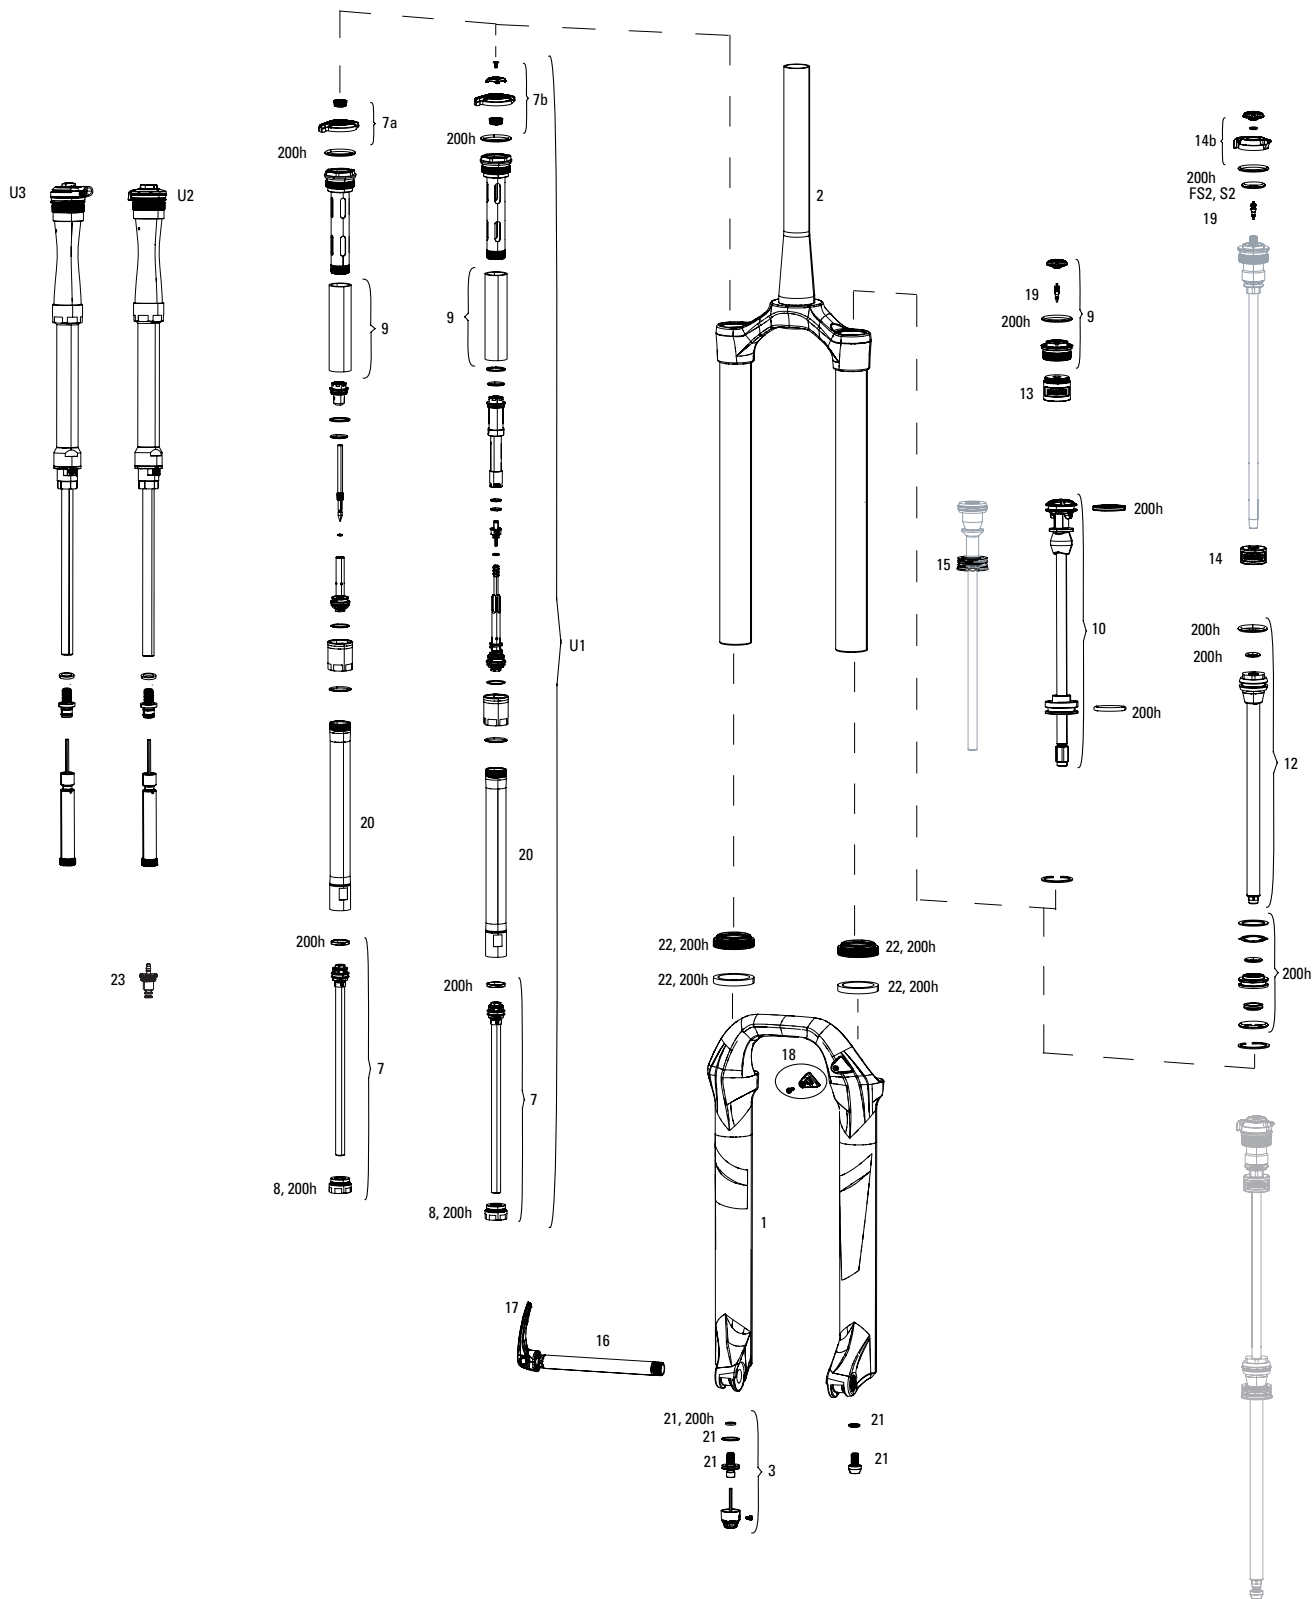

Note:

1. 200h service kits include replaceable o-rings, glide rings, retaining rings, crush washers, sealheads, lower leg seals and foam rings. See www.sram.com/service for more information.
2. For Travel Change, see the respective pages in this catalog, listed in the Index.
3. Lyrik CSU's do not come with gradients printed on the stanchion tubes.
4. Decal and Maxle pages can be found in back of the catalog.