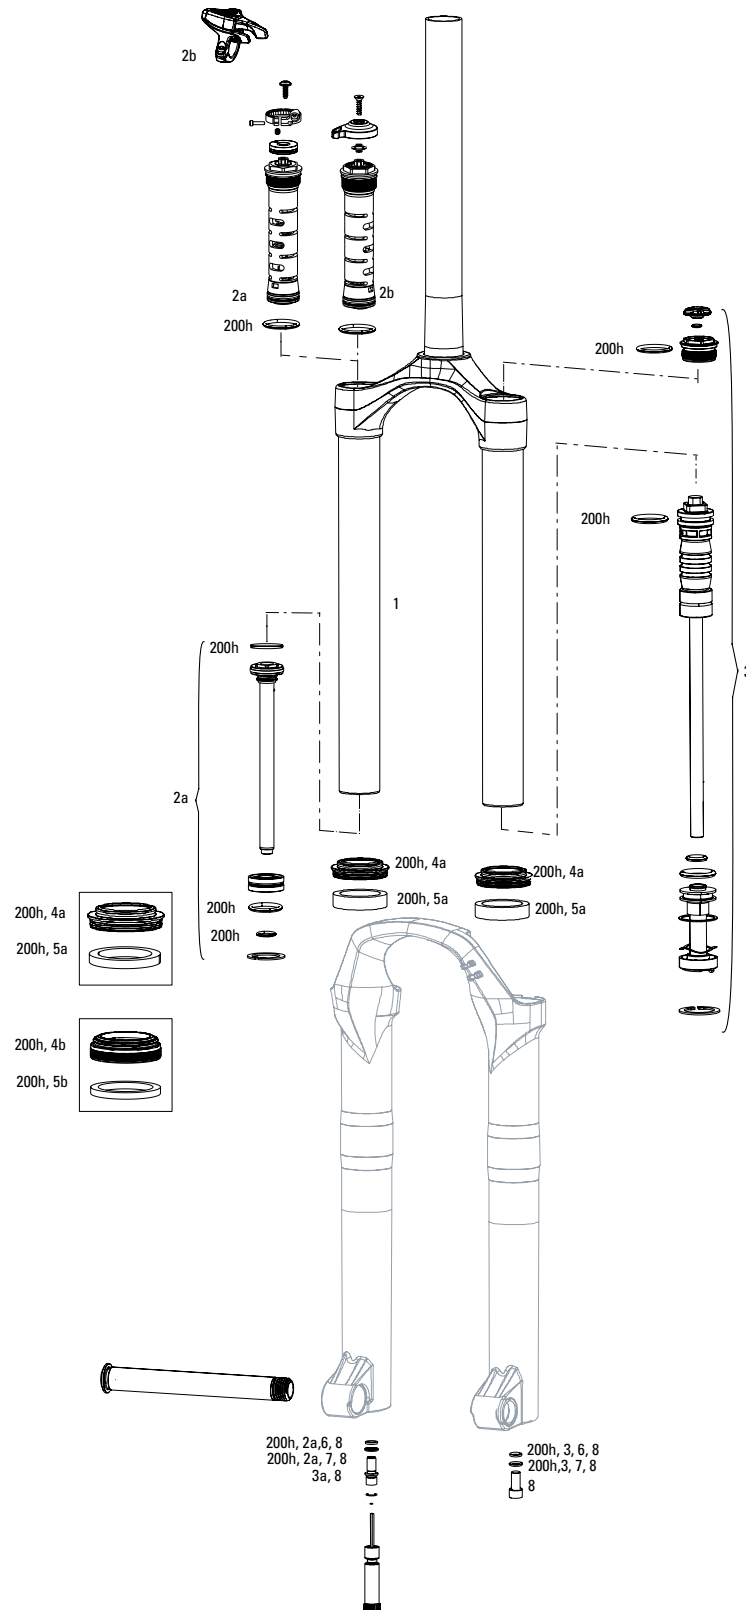

Note:
1. Full service kits include replaceable o-rings, glide rings, retaining rings, crush washers, crush washer retainers and shaft bolts/nuts. All air service kits include replacement schrader valve cores. Not all service parts are pictured. All basic service kits include the following replaceable wear items: o-rings, glide rings, dust seals, and foam rings.
2. Convert from Crown Adjust to Remote Adjust: Remote compression damper, remote compression adjuster spool, cable clamp and remote lever assembly.
3. Decal and Maxle pages can be found in back of the catalog.