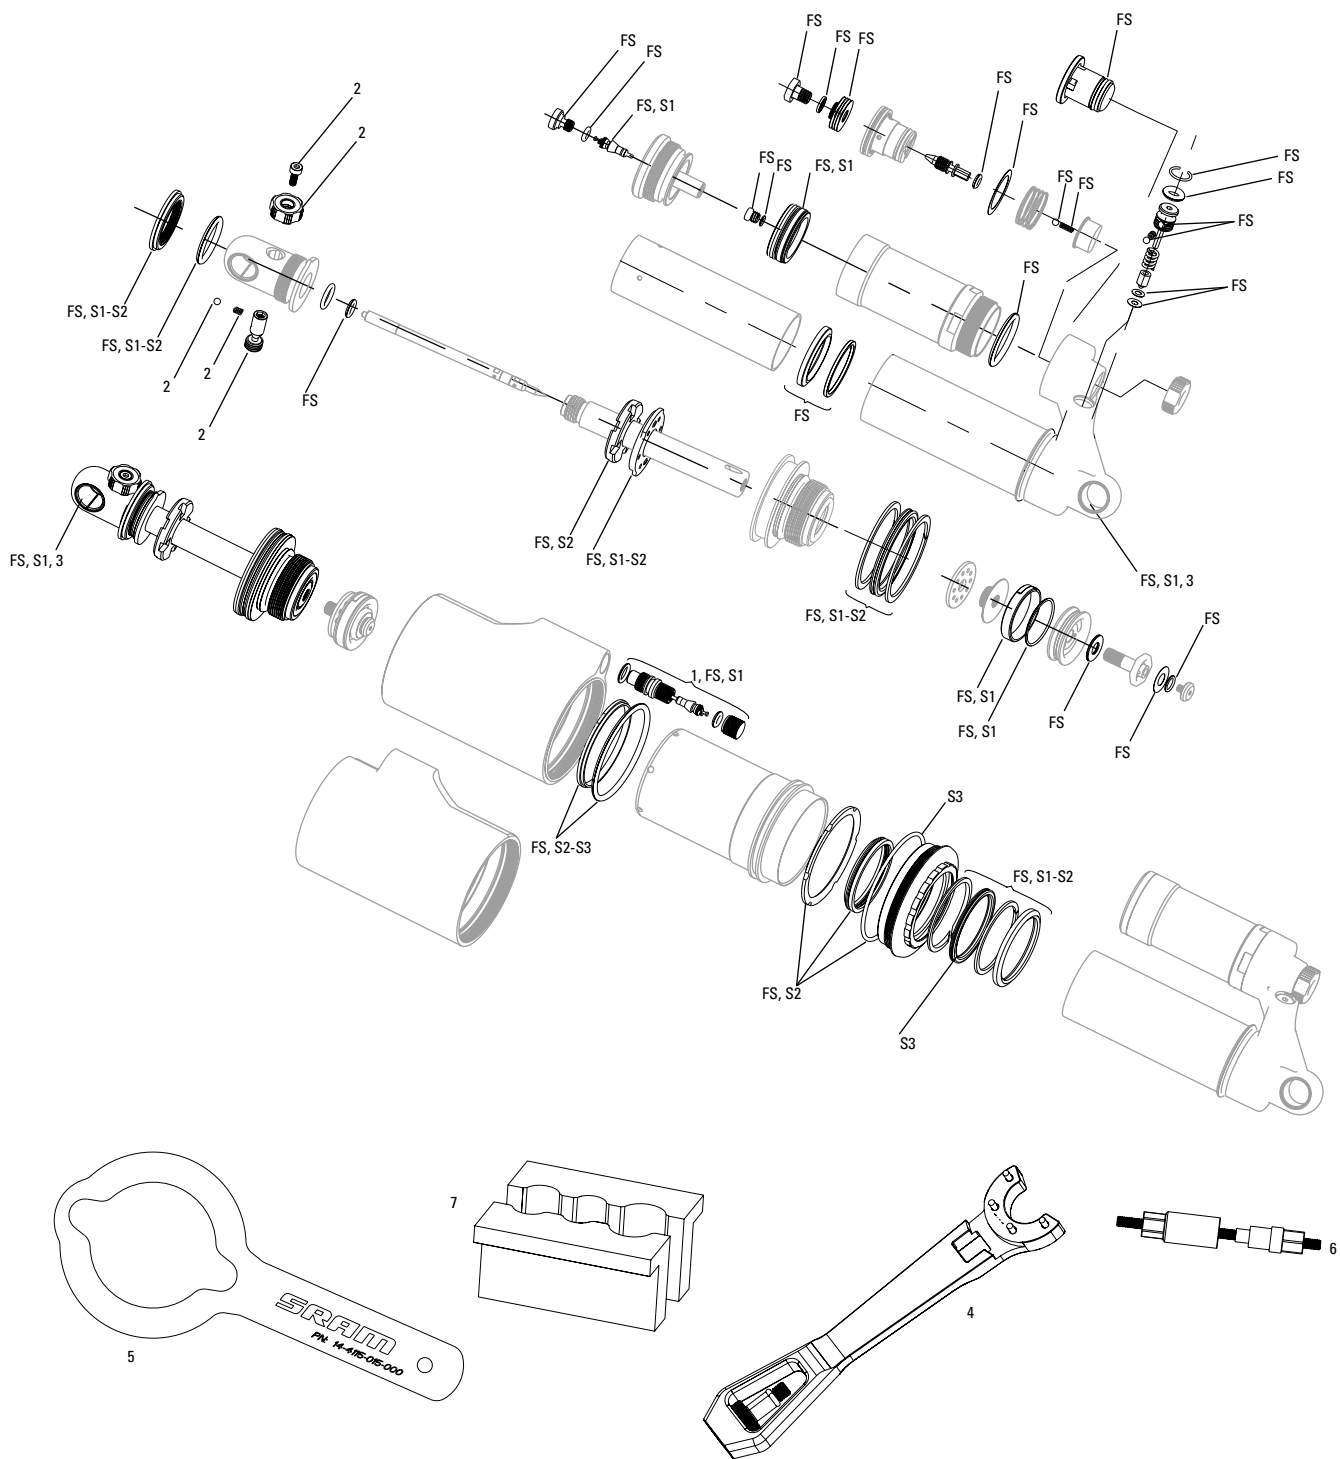

1. **Note:**
1. Not all service parts visible in exploded views. Vivid Air Service Kit includes o-rings, seals, glide rings, ball bearings, and detent springs.
  2. Air can kits are assembled and included all seals pictured.
  3. Vivid air can wrench is required for air can removal. Vivid spanner wrench is required for reservoir removal.
  4. Use 1/2"x1/2" Rear Shock Bushing/Mount Hardware Tool to remove and install eyelet bushing and mounting hardware.