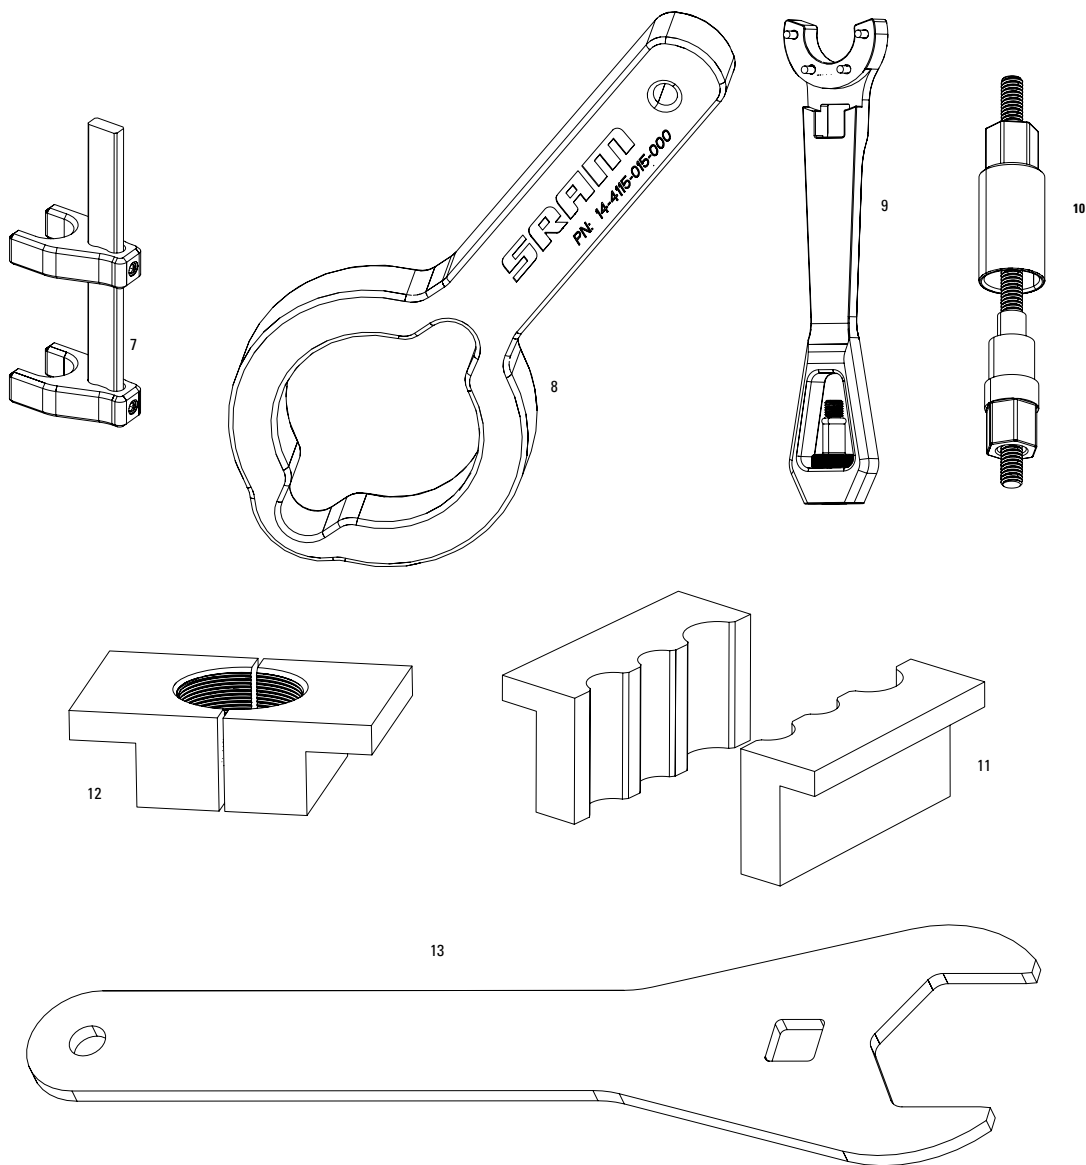

VIVID AIR B1-B3 (2014-2018)

	SERVICE	
FS	11.4118.032.001	REAR SHOCK SERVICE KIT FULL - VIVID AIR B1 (REQUIRES COUNTERMEASURE TOOL)
S	00.4315.032.370	AM REAR SHOCK AIR CAN SERVICE KIT, BASIC - VIVID AIR B1 (2014-2015)
	TUNE	
1	11.4118.023.063	REAR SHOCK SPARE PARTS TUNE ASSY, LOW, VIVID/VIVID AIR R2C B1 NEW
1	11.4118.023.064	REAR SHOCK SPARE PARTS TUNE ASSY, MID, VIVID/VIVID AIR R2C B1 NEW
1	11.4118.023.065	REAR SHOCK SPARE PARTS TUNE ASSY, HIGH, VIVID/VIVID AIR R2CB1 NEW
2	11.4118.024.002	REAR SHOCK SPARE PARTS PISTON SHIM STACK, HIGH, VIVID/VIVIDAIR R2C B1
	DAMPER	
3	11.4118.026.000	REAR SHOCK SPARE PARTS RESERVOIR CAN, QTY 1 (200/216) VIVID/VIVID AIR B1
3	11.4118.026.001	REAR SHOCK SPARE PARTS RESERVOIR CAN, QTY 1 (222/240) VIVID/VIVID AIR B1
4	11.4118.028.001	REAR SHOCK SPARE PARTS BEGINNING REBOUND KNOB ASSEMBLY - LOWSPEED VIVID/VIVID AIR B1
	AIR CAN	
5	11.4118.033.001	REAR SHOCK SPARE PARTS AIR CAN ASSEMBLY VIVID AIR STANDARD VALVE PLACEMENT, 216X63 B1
5	11.4118.033.002	REAR SHOCK SPARE PARTS AIR CAN ASSEMBLY VIVID AIR STANDARD VALVE PLACEMENT, 222X70 B1
5	11.4118.033.003	REAR SHOCK SPARE PARTS AIR CAN ASSEMBLY VIVID AIR STANDARD VALVE PLACEMENT, 240X76 B1
6	11.4115.101.010	REAR SHOCK SCHRADER VALVE ASSEMBLY (AIR CAN) - VIVID AIR 2011-2014(B1)
	TOOLS/GREASE/FLUIDS	
7	00.4118.045.001	REAR SUSPENSION SPRING COMPRESSOR TOOL, COUNTER MEASURE - ROCKSHOX VIVID/VIVID AIR
8	00.4315.029.010	WRENCH, AIR CAN - ROCKSHOX VIVID AIR
9	00.4315.028.010	SPANNER WRENCH/AIR VALVE TOOL - ROCKSHOX VIVID/VIVID AIR/SUPER DELUXE COIL
10	00.4315.026.010	1/2"X1/2" REAR SHOCK BUSHING TOOL (EYELET/SEALHEAD) ROCKSHOX
11	00.4115.154.020	REAR SHOCK VISE BLOCKS, 3 HOLE FOR ROCKSHOX MONARCH/VIVID/VIVID AIR/REVERB
12	00.4115.185.000	REAR SHOCK BODY VISE BLOCKS, ROCKSHOX KAGE/VIVID
13	00.4318.012.002	31MM FLAT WRENCH (CROWFOOT COMPATIBLE) - VIVID AIR RESERVOIR
ns	00.4315.023.010	HIGH-PRESSURE FORK/SHOCK PUMP (300 PSI MAX) ROCKSHOX
ns	00.4315.023.030	HIGH-PRESSURE FORK/SHOCK PUMP (600 PSI MAX) ROCKSHOX
ns	00.4315.023.040	HIGH-PRESSURE FORK/SHOCK PUMP (300 PSI MAX) ROCKSHOX DIGITALGAUGE
ns	00.4315.022.010	SCHRADER VALVE REMOVAL TOOL ROCKSHOX
ns	11.4115.094.010	LUBRICANT, REAR SHOCK AIR CAN, MAXIMA 15W 50, 1 LITER BOTTLE
ns	00.4318.008.002	GREASE ROCKSHOX DYNAMIC SEAL GREASE (PTFE) 1OZ - RECOMMENDED FOR SERVICE OF REAR SHOCKS
ns	00.4318.008.004	GREASE ROCKSHOX DYNAMIC SEAL GREASE 500ML - RECOMMENDED FOR SERVICE OF REAR SHOCKS
ns	11.4315.004.020	ROCKSHOX SUSPENSION OIL, 3WT 16OZ BOTTLE - REAR SHOCK DAMPER/CHARGER DAMPER
ns	11.4315.021.050	ROCKSHOX SUSPENSION OIL, 3WT 120ML BOTTLE - REAR SHOCK DAMPER/CHARGER DAMPER