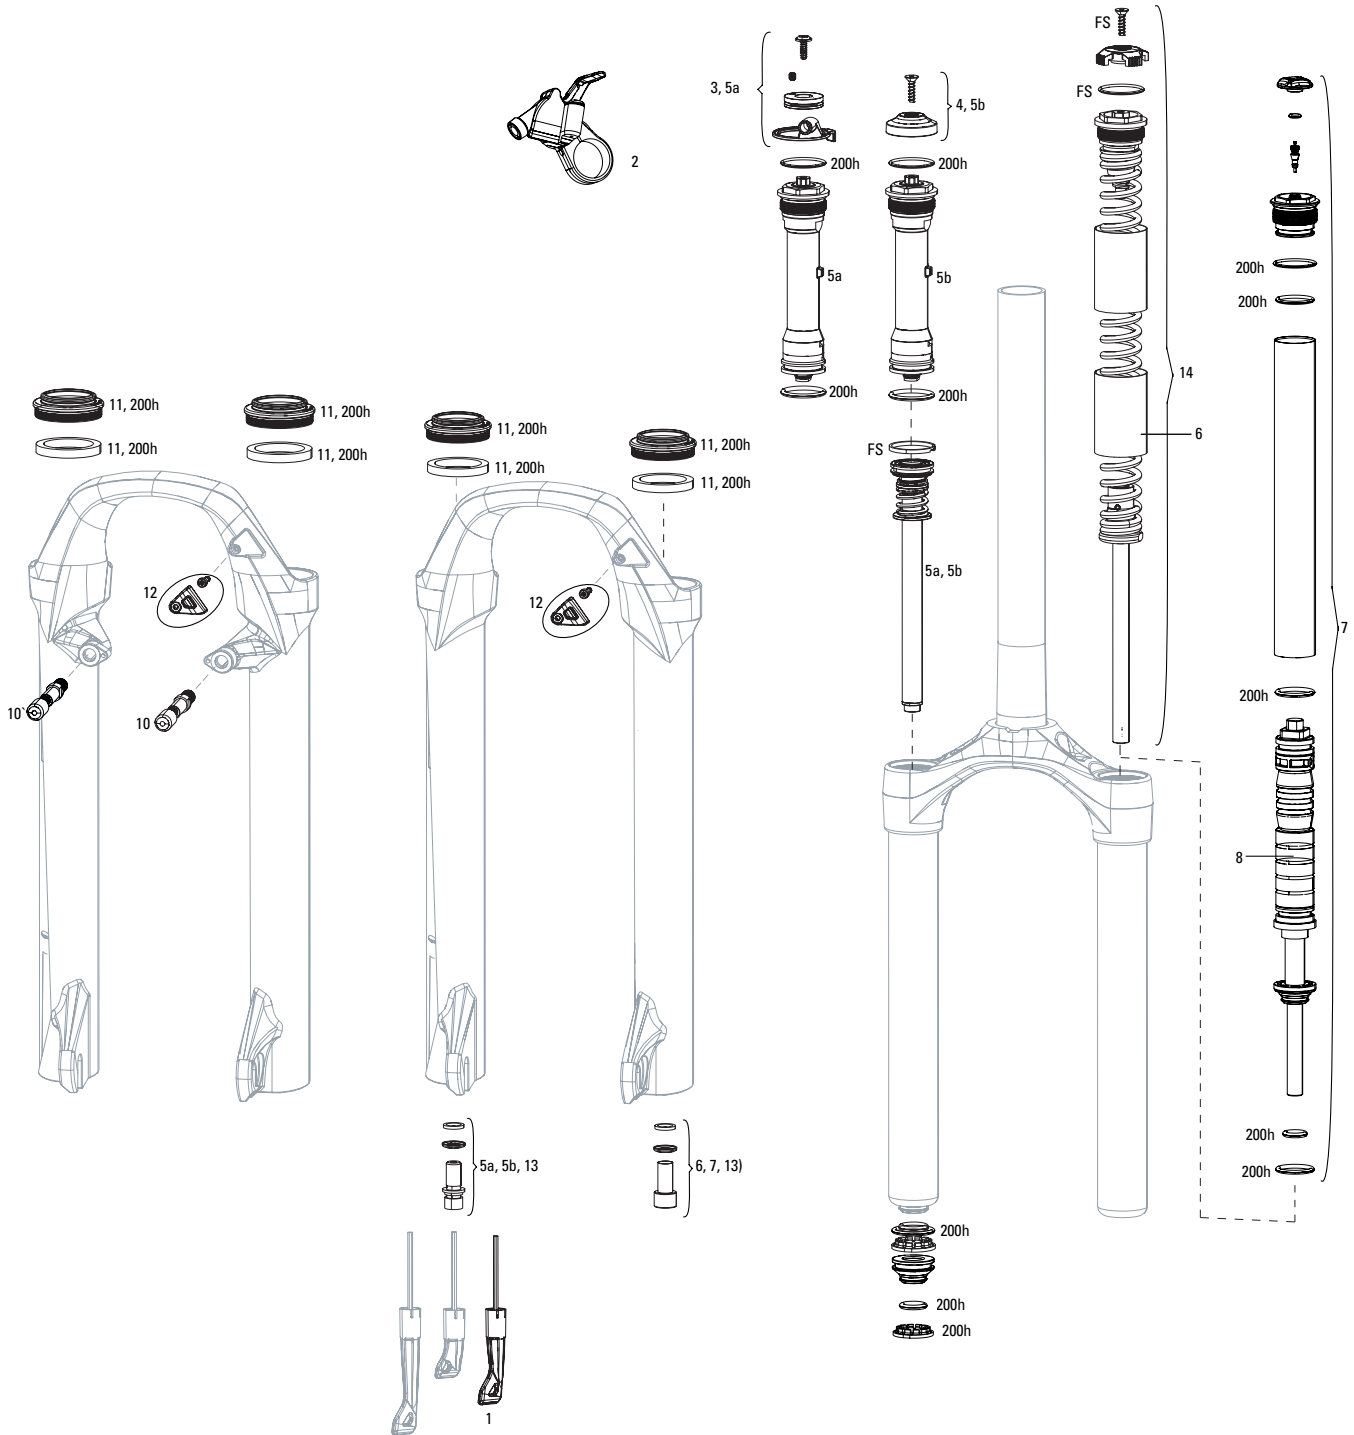

Note:

1. Full service kits include replaceable o-rings, glide rings, retaining rings, crush washers, crush washer retainers and shaft bolts/nuts. All basic service kits include the following replaceable wear items: o-rings, glide rings, dust seals, and foam rings.
2. Decal page can be found in back of the catalog.