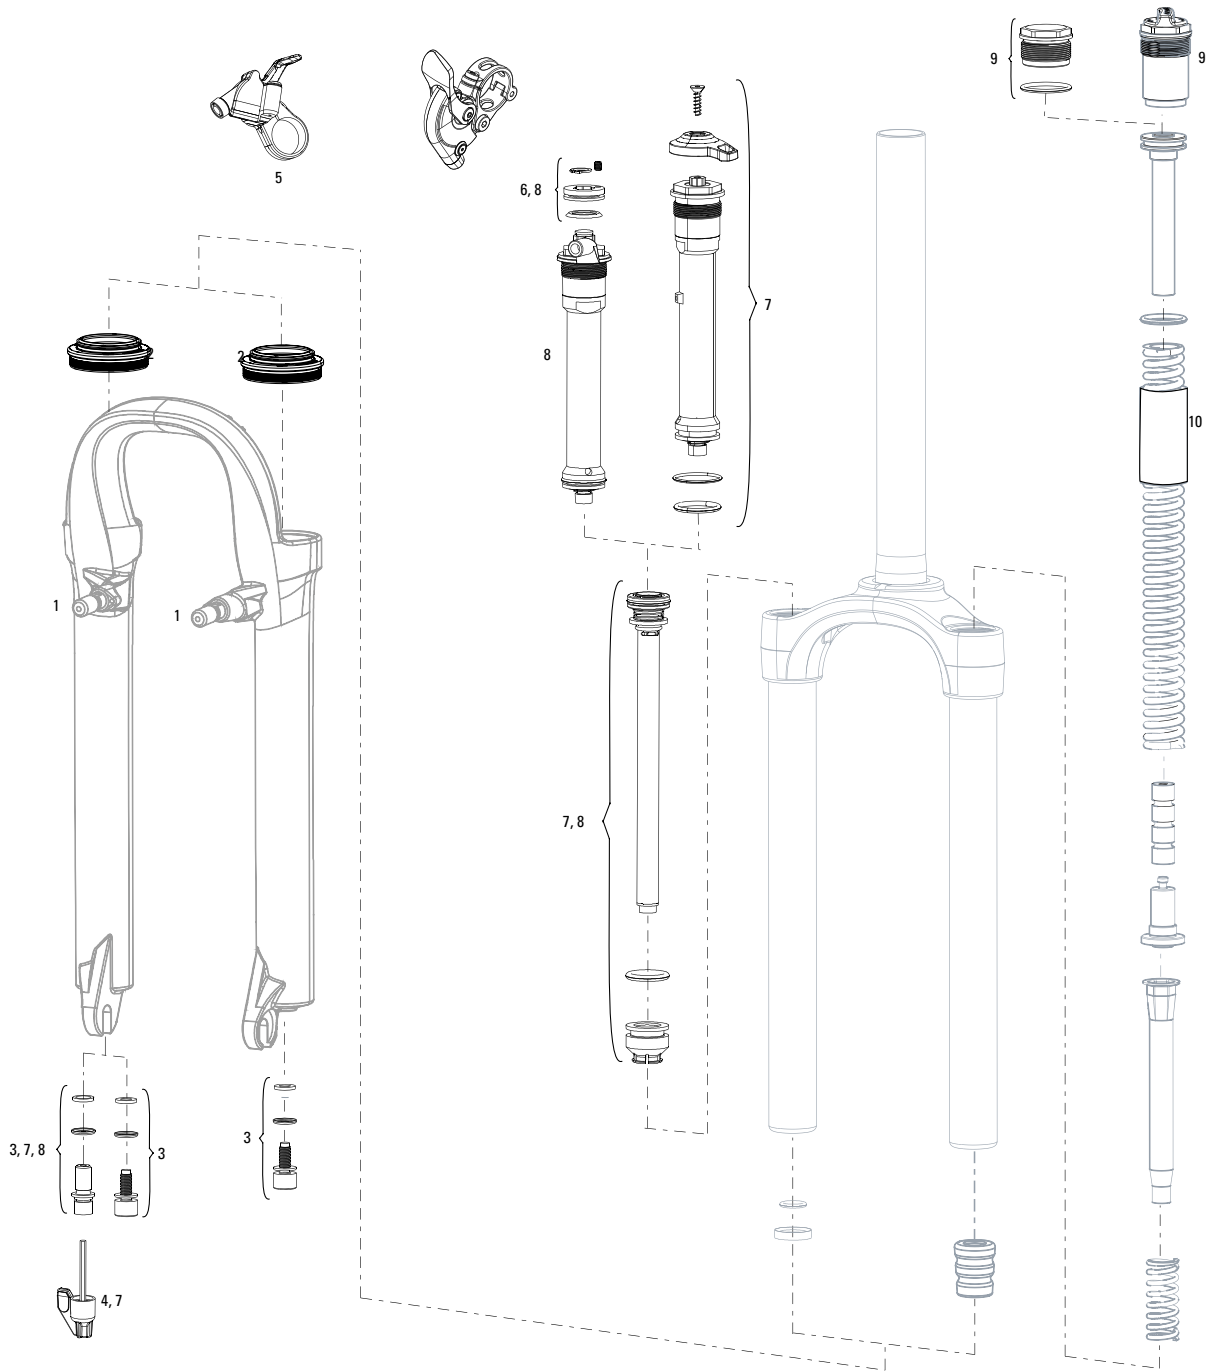

Note:

1. All lower legs include bushings, foam rings and dust seals installed.
2. Decal page can be found in back of the catalog.

NO.	PART NUMBER		PRICE
1	11.4015.038.000	FRONT SUSPENSION CHASSIS LOWER DART BRAKE POST QTY 2	
2	11.4307.250.000	FRONT SUSPENSION SERVICE PILOT/SID DUST SEAL KIT	
3	11.4310.465.000	FRONT SUSPENSION SERVICE FORK SHAFT BOLT KIT	
4	11.4015.390.000	FRONT SUSPENSION INTERNALS RIGHT HC2 REBOUND ADJUST KNOB FLAG NEW (BOTH SHORT AND LONG)	
5	11.4308.848.000	REMOTE SPARE PART POPLOC LEVER LEFT (17MM CABLE PULL, NOT COMPATIBLE WITH 2013+ MOTION CONTROL)	
5	11.4309.207.000	REMOTE SPARE PART POPLOC LEVER RIGHT (17MM CABLE PULL, NOT COMPATIBLE WITH 2013+ MOTION CONTROL)	
ns	11.4308.849.000	REMOTE SPARE PART POPLOC ADJUST LEVER LEFT (17MM CABLE PULL, NOT COMPATIBLE WITH 2013+ MOTION CONTROL)	
ns	11.4309.208.000	REMOTE SPARE PART POPLOC ADJUST LEVER RIGHT (17MM CABLE PULL, NOT COMPATIBLE WITH 2013+ MOTION CONTROL)	
6	11.4018.011.000	FRONT SUSPENSION INTERNALS RIGHT REMOTE SPOOL/CABLE CLAMP KIT XC28 (17MM PULL DAMPER, POPLOC/PRE-2013 PUSHLOC ONLY) 2013 2015	
7	11.4018.009.000	FRONT SUSPENSION INTERNALS RIGHT DAMPER INTERNALS RIGHT TURNKEY XC28 29 80-100 CROWN	
8	11.4018.009.001	FRONT SUSPENSION INTERNALS RIGHT DAMPER INTERNALS RIGHT TURNKEY XC28 29 80-100 REMOTE 17MM (USE WITH POPLOC)	
7	11.4018.009.002	FRONT SUSPENSION INTERNALS RIGHT DAMPER INTERNALS RIGHT TURNKEY XC28 26 80-120 CROWN	
8	11.4018.009.003	FRONT SUSPENSION INTERNALS RIGHT DAMPER INTERNALS RIGHT TURNKEY XC28 26 80-120 REMOTE 17MM (USE WITH POPLOC)	
9	11.4015.234.000	FRONT SUSPENSION INTERNALS LEFT DART/JUDY TOP CAP KIT (ALUMINUM PRE-LOAD & NON ADJUST) 28MM	
10	11.4309.336.000	FRONT SUSPENSION SERVICE COIL SPRING ISOLATOR KIT QTY 3	
ns	11.4015.210.000	FRONT SUSPENSION SERVICE DART SERVICE KIT	
ns	11.4309.073.000	FRONT SUSPENSION SERVICE KIT DISK BRAKE CABLE ACCESSORY	
ns	11.4315.021.020	ROCKSHOX SUSPENSION OIL, 5WT, 120ML BOTTLE - FORK DAMPER	
ns	11.4015.354.010	ROCKSHOX SUSPENSION OIL, 5WT, 1 LITER BOTTLE - FORK DAMPER	
ns	11.4315.021.040	ROCKSHOX SUSPENSION OIL, 15WT, 120ML BOTTLE - LOWER LEGS	
ns	11.4015.354.030	ROCKSHOX SUSPENSION OIL, 15WT, 1 LITER BOTTLE - LOWER LEGS	
ns	00.4318.008.000	GREASE SRAM BUTTER 20ML SYRINGE, FRICTION REDUCING GREASE BYSLICKOLEUM SERVICE - RECOMMENDED FOR X0/RISE XX/ROAM 40, 30/RAIL 40/RISE 60 B1/ HUB PAWLS, ROCKSHOX FORKS AND REVERB	
ns	00.4318.008.001	GREASE SRAM BUTTER 1OZ CONTAINER, FRICTION REDUCING GREASE BY SLICKOLEUM - RECOMMENDED FOR X0/RISE XX/ROAM 40, 30/RAIL 40/RISE 60 B1/ HUB PAWLS, ROCKSHOX FORKS AND REVERB SERVICE