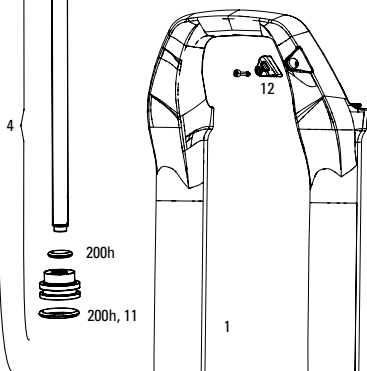

Note:

1. Full service kits include replaceable o-rings, glide rings, retaining rings, crush washers, crush washer retainers and shaft bolts/nuts. All air service kits include replacement schrader valve cores. All basic service kits include the following replaceable wear items: o-rings, glide rings, dust seals, and foam rings.
2. 2018+ Revelation has 35mm upper tubes, not compatible with 32mm.
3. Decal and Maxle pages can be found in back of the catalog.