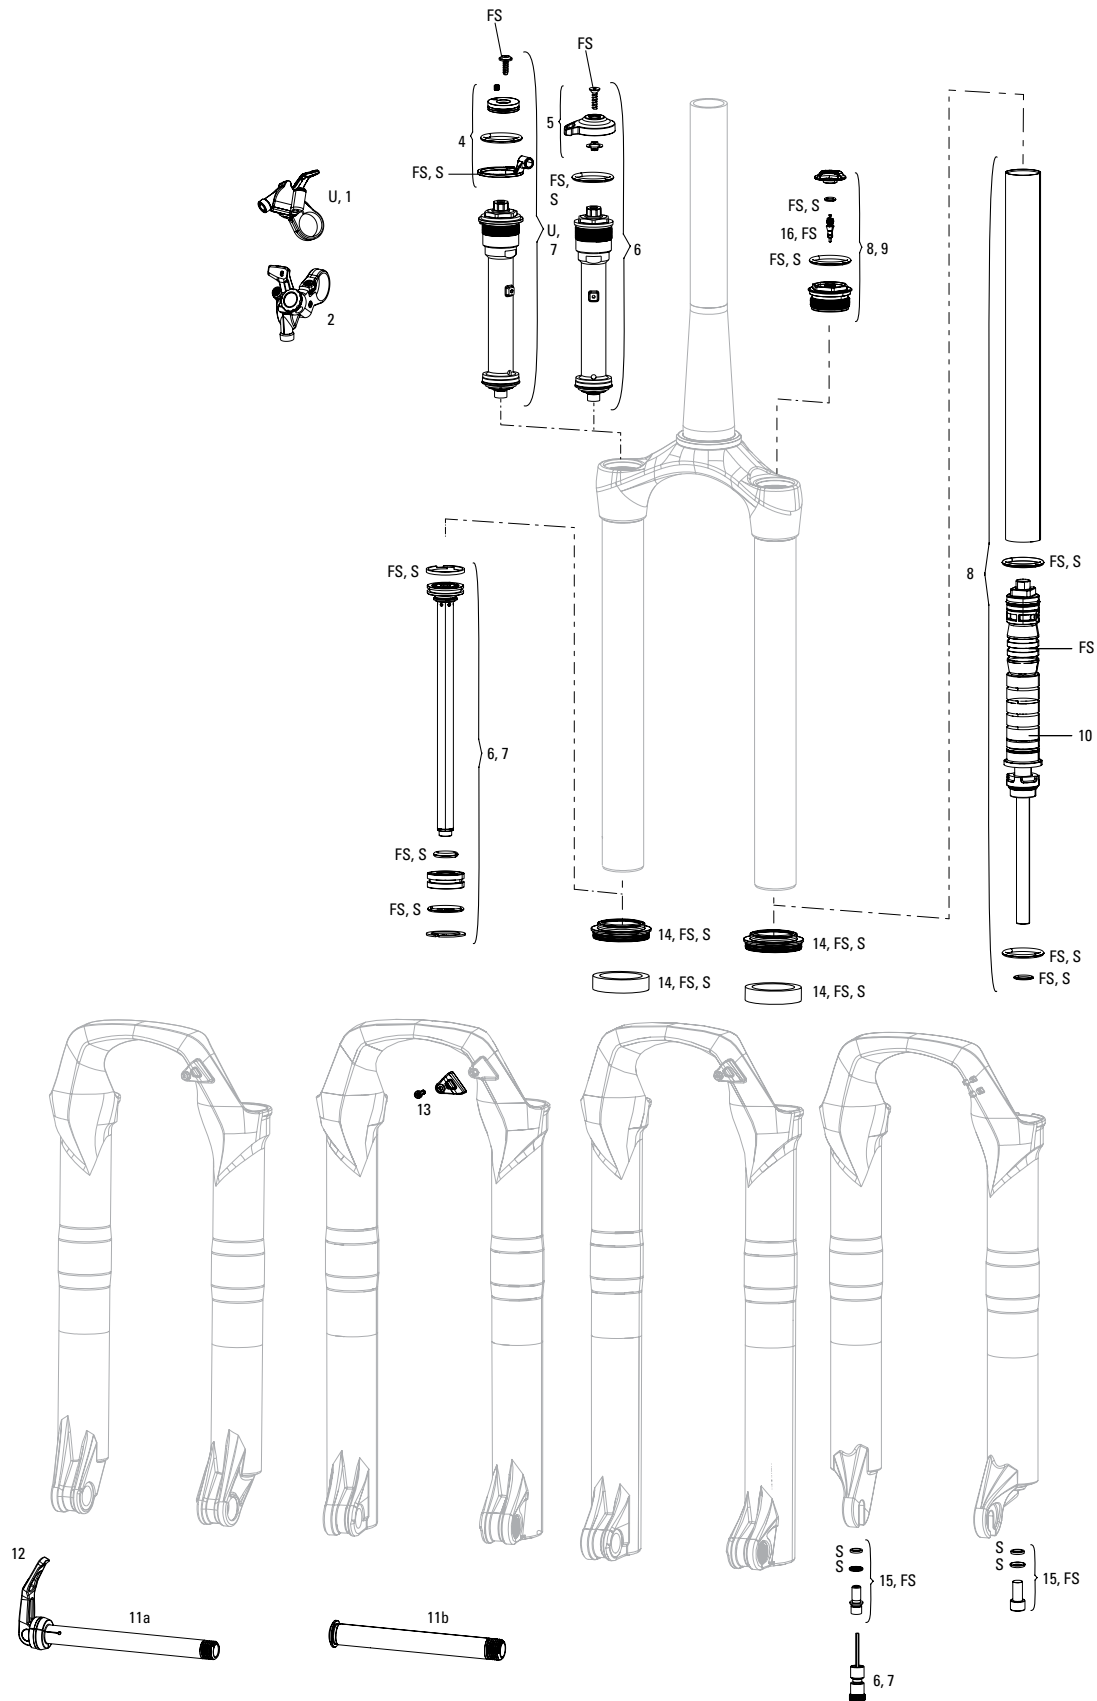

Note:

1. Full service kits include replaceable o-rings, glide rings, retaining rings, crush washers, crush washer retainers and shaft bolts/nuts. All air service kits include replacement schrader valve cores. Not all service parts are pictured. All basic service kits include the following replaceable wear items: o-rings, glide rings, dust seals, and foam rings.
2. Convert from Crown Adjust to Remote Adjust: Remote compression damper requires remote compression adjuster spool, and remote lever assembly.
3. Sektor Silver requires PopLoc or PopLoc Adjust remote; 17mm cable pull.