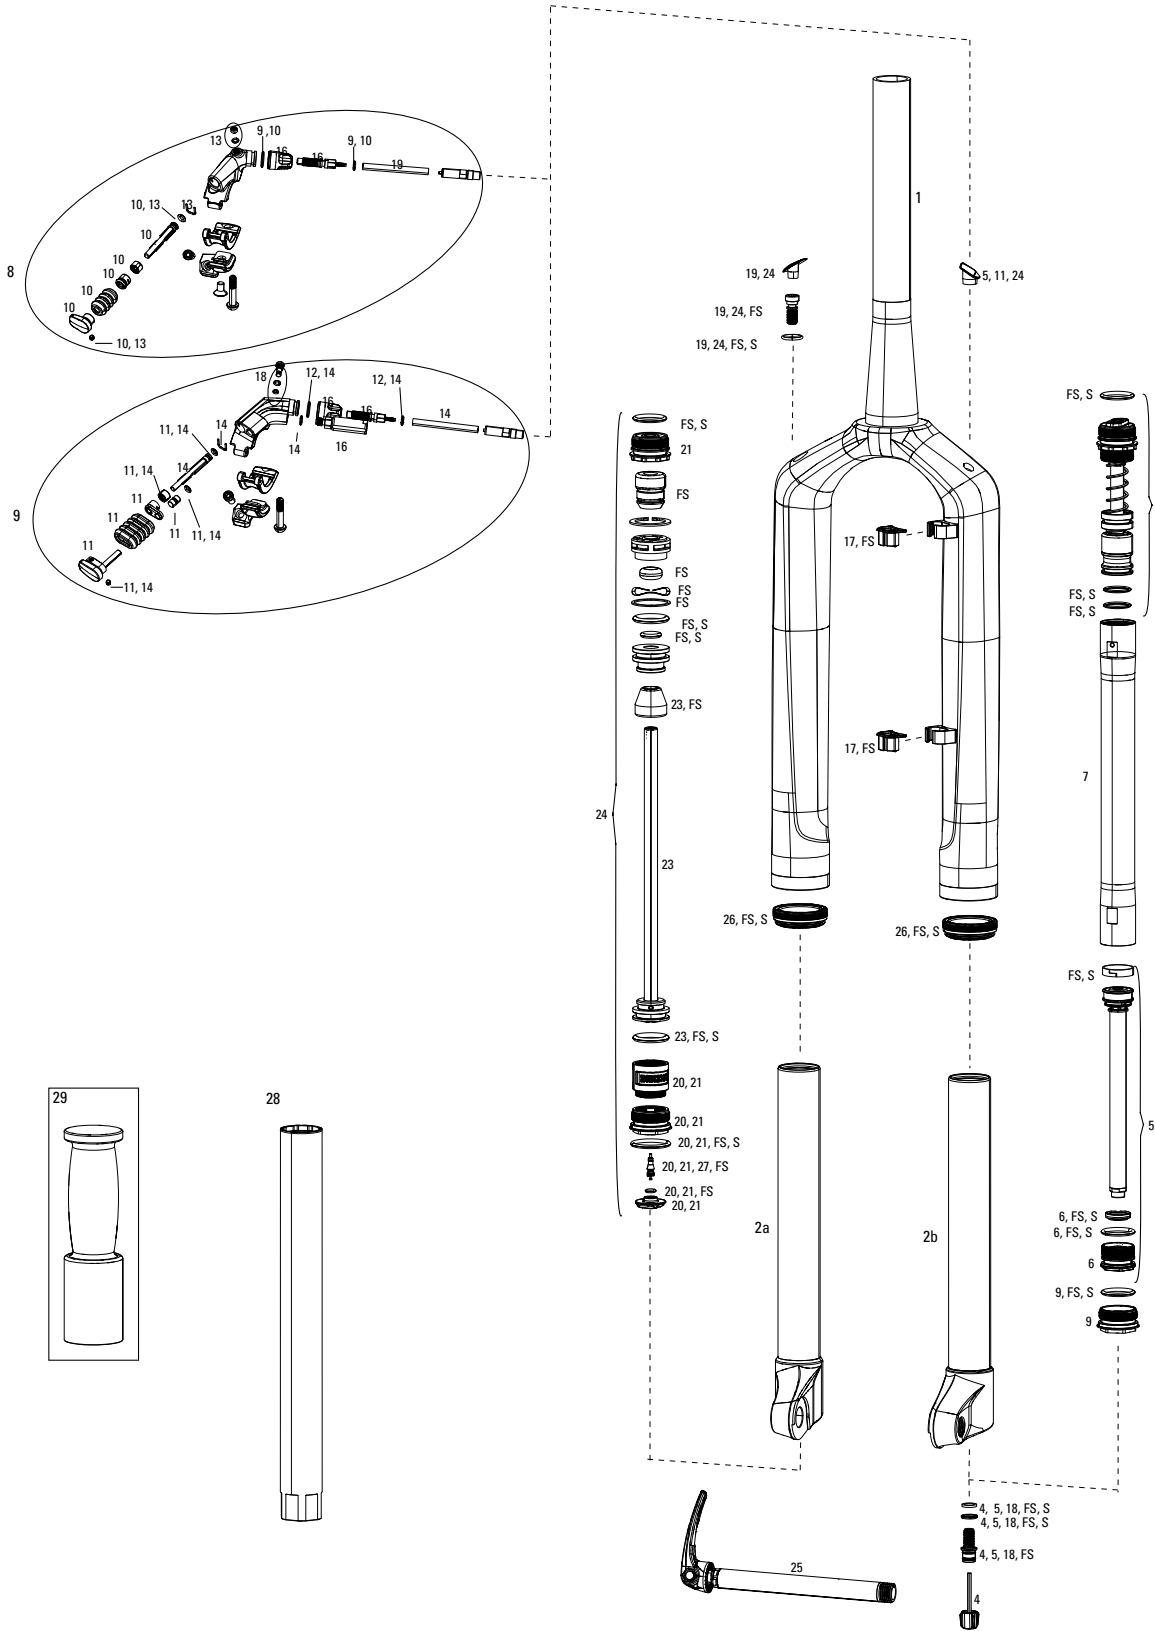

Note:

1. Full service kits include replaceable o-rings, glide rings, retaining rings, crush washers, crush washer retainers and shaft bolts/nuts. All air service kits include replacement schrader valve cores. All basic service kits include the following replaceable wear items: o-rings, glide rings, dust seals, and foam rings.
2. 2013+ XLoc remote uses Reverb hydraulic fluid.
3. Decal and Maxle pages can be found in back of the catalog.