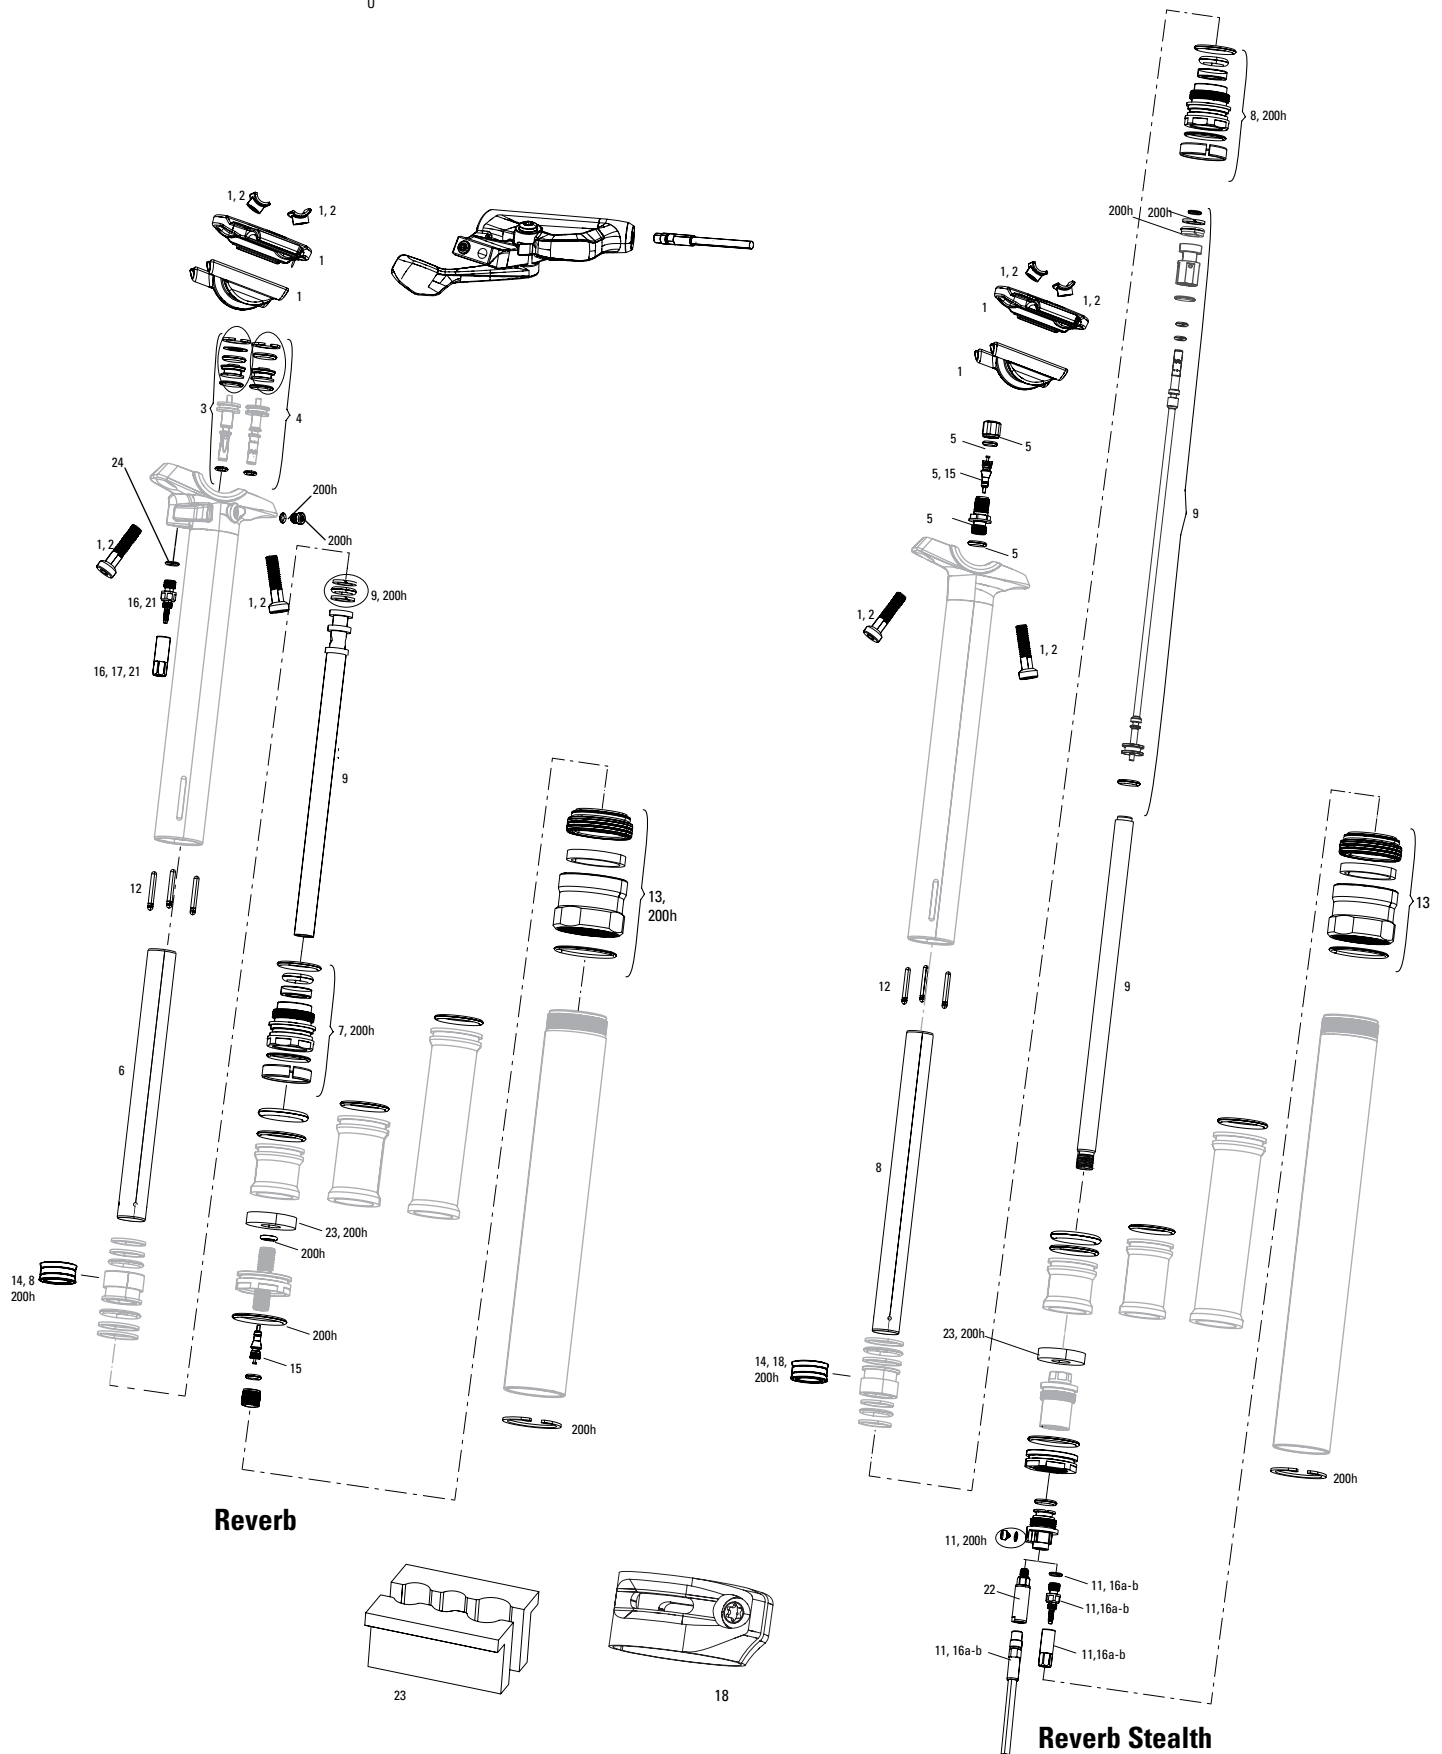

REVERB / REVERB STEALTH A1 - A2

U

REVERB / REVERB STEALTH A1 - A2