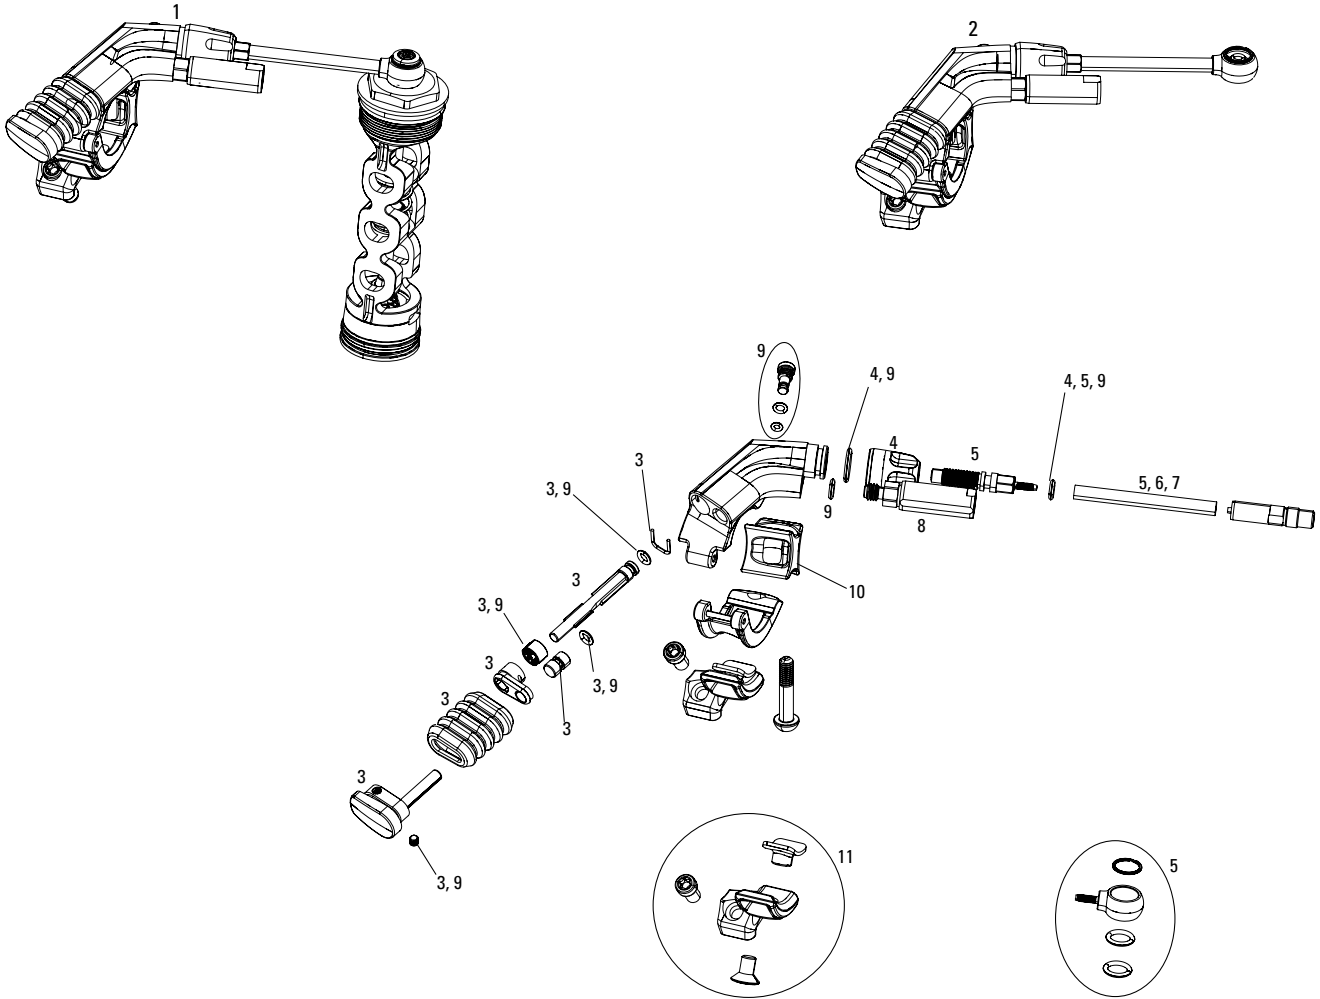

XLOC FULL SPRINT (A1/2014-2016)

1	00.4318.004.001	REMOTE UPGRADE KIT - XLOC FULL SPRINT - INCLUDES MOTION CONTROL X DNA COMP DAMPER, REAR SHOCK HYDRAULIC HOSE, BLEED SYRINGES, LEFT, MMX, BLACK - SIDB (2011-2016)
1	00.4318.004.002	REMOTE UPGRADE KIT - XLOC FULL SPRINT - INCLUDES MOTION CONTROL X DNA COMP DAMPER, REAR SHOCK HYDRAULIC HOSE, BLEED SYRINGES, RIGHT, MMX, BLACK - SIDB (2011-2016)
1	00.4318.004.003	REMOTE UPGRADE KIT - XLOC FULL SPRINT - INCLUDES MOTION CONTROL X DNA COMP DAMPER, REAR SHOCK HYDRAULIC HOSE, BLEED SYRINGES, LEFT, MMX, BLACK - REVELATION (2010-2016)
1	00.4318.004.004	REMOTE UPGRADE KIT - XLOC FULL SPRINT - INCLUDES MOTION CONTROL X DNA COMP DAMPER, REAR SHOCK HYDRAULIC HOSE, BLEED SYRINGES, RIGHT, MMX, BLACK - REVELATION (2010-2016)
2	11.4315.013.070	REMOTE SPARE PART XLOC FULL SPRINT LEFT GOLD ADJUSTER (INCLUDES HOSE/BANJO)
2	11.4315.013.080	REMOTE SPARE PART XLOC FULL SPRINT RIGHT GOLD ADJUSTER (INCLUDES HOSE/BANJO)
3	11.4318.007.000	REMOTE SPARE PART BUTTON/BOOT/MASTER PISTON ASSEMBLY, XLOC FULL SPRINT, GOLD ADJUSTER
4	11.4318.008.000	REMOTE SPARE PART FLOODGATE ADJUSTER ASSEMBLY, XLOC SPRINT/FULL SPRINT - GOLD ADJUSTER 2014-2016
5	11.4018.060.000	REMOTE SPARE PART BANJO/HOSE/HOSE BARB KIT (INCLUDES RETAINING RING, BANJO O-RINGS AND HOSE BARB O-RING) - XLOC
6	11.4015.434.030	REMOTE SPARE PART HYDRAULIC HOSE XLOC 500MM QTY 2 (USE WITH REVERB FLUID ONLY) SPRINT/FULL SPRINT, GOLD ADJUSTER 2014-2016
7	11.4318.002.020	REMOTE SPARE PART HYDRAULIC HOSE/BARB/COMPRESSION FITTING XLOC MONARCH XX FULL SPRINT CONNECTAMA JIG 2000MM QTY 1 (USE WITH REVERB FLUID ON LY) B1
8	11.4318.005.000	REMOTE SPARE PART CONNECTAMA JIG COLLAR SUSPENSION BLACK - REVERB/XLOC FULL SPRINT
9	11.4318.006.010	REMOTE SPARE PART XLOC FULL SPRINT REMOTE SERVICE KIT (INCLUDES RATCHET WHEEL AND O-RINGS)
10	11.6818.001.000	REMOTE SPARE PART DISCRETE PUCK HYDRAULIC REMOTE (SPACER) FOR XLOC REMOTES QTY 2
11	11.5315.049.010	DISC BRAKE SPARE LEVER MMX/SHIFTER MOUNTING BRACKET, LEFT - GUIDE ULT/RSC/RS/RE/R, LEVEL ULT/TLM/TL, CODE RSC/R, DB5 ELIXIR 9/7/CR MAG/X0/ XX, QTY 1
11	11.5315.049.020	DISC BRAKE SPARE LEVER MMX/SHIFTER MOUNTING BRACKET, RIGHT - GUIDE ULT/RSC/RS/RE/R, LEVEL ULT/TLM/TL, CODE RSC/R, DB5 ELIXIR 9/7/CR MAG/X0/ XX, QTY 1
ns	11.4315.011.030	ROCKSHOX BLEED KIT (XLOC/TOTEM) QTY 2 (INCLUDES TWO SYRINGES AND FITTINGS, ONE TORX TOOL)
ns	00.4318.007.001	ROCKSHOX STANDARD BLEED KIT (INCLUDES 2 SYRINGES/FITTINGS, REVERB HYDRAULIC FLUID, 120ML BOTTLE NEW)
ns	11.4315.021.070	ROCKSHOX REVERB HYDRAULIC FLUID, 120ML BOTTLE - REVERB/SPRINT REMOTE
ns	11.4015.354.040	ROCKSHOX REVERB HYDRAULIC FLUID, 1 LITER BOTTLE - REVERB/SPRINT REMOTE