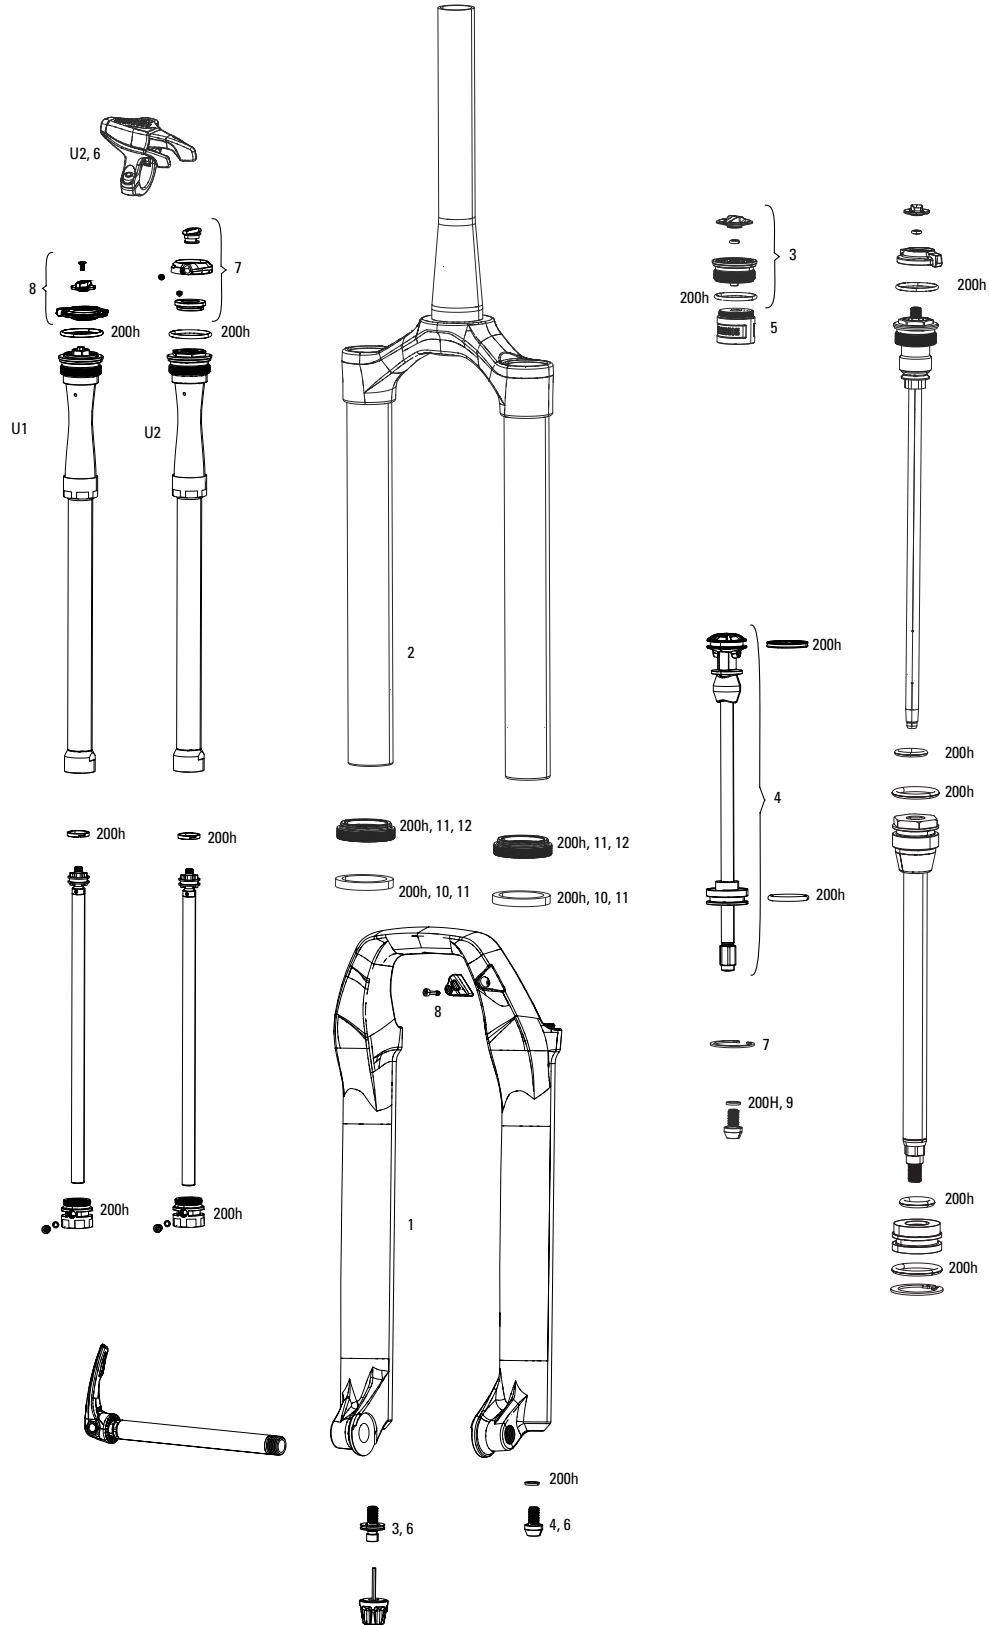

Note:
1. PIKE B1 charger and DebonAir Spring are not compatible with previous generations of PIKE
2. Lower Legs are compatible with Revelation 35mm and older generations of PIKE.
3. Decal and Maxle pages can be found in back of the catalog.

PIKE RCT3/RCT B1 (2018+)