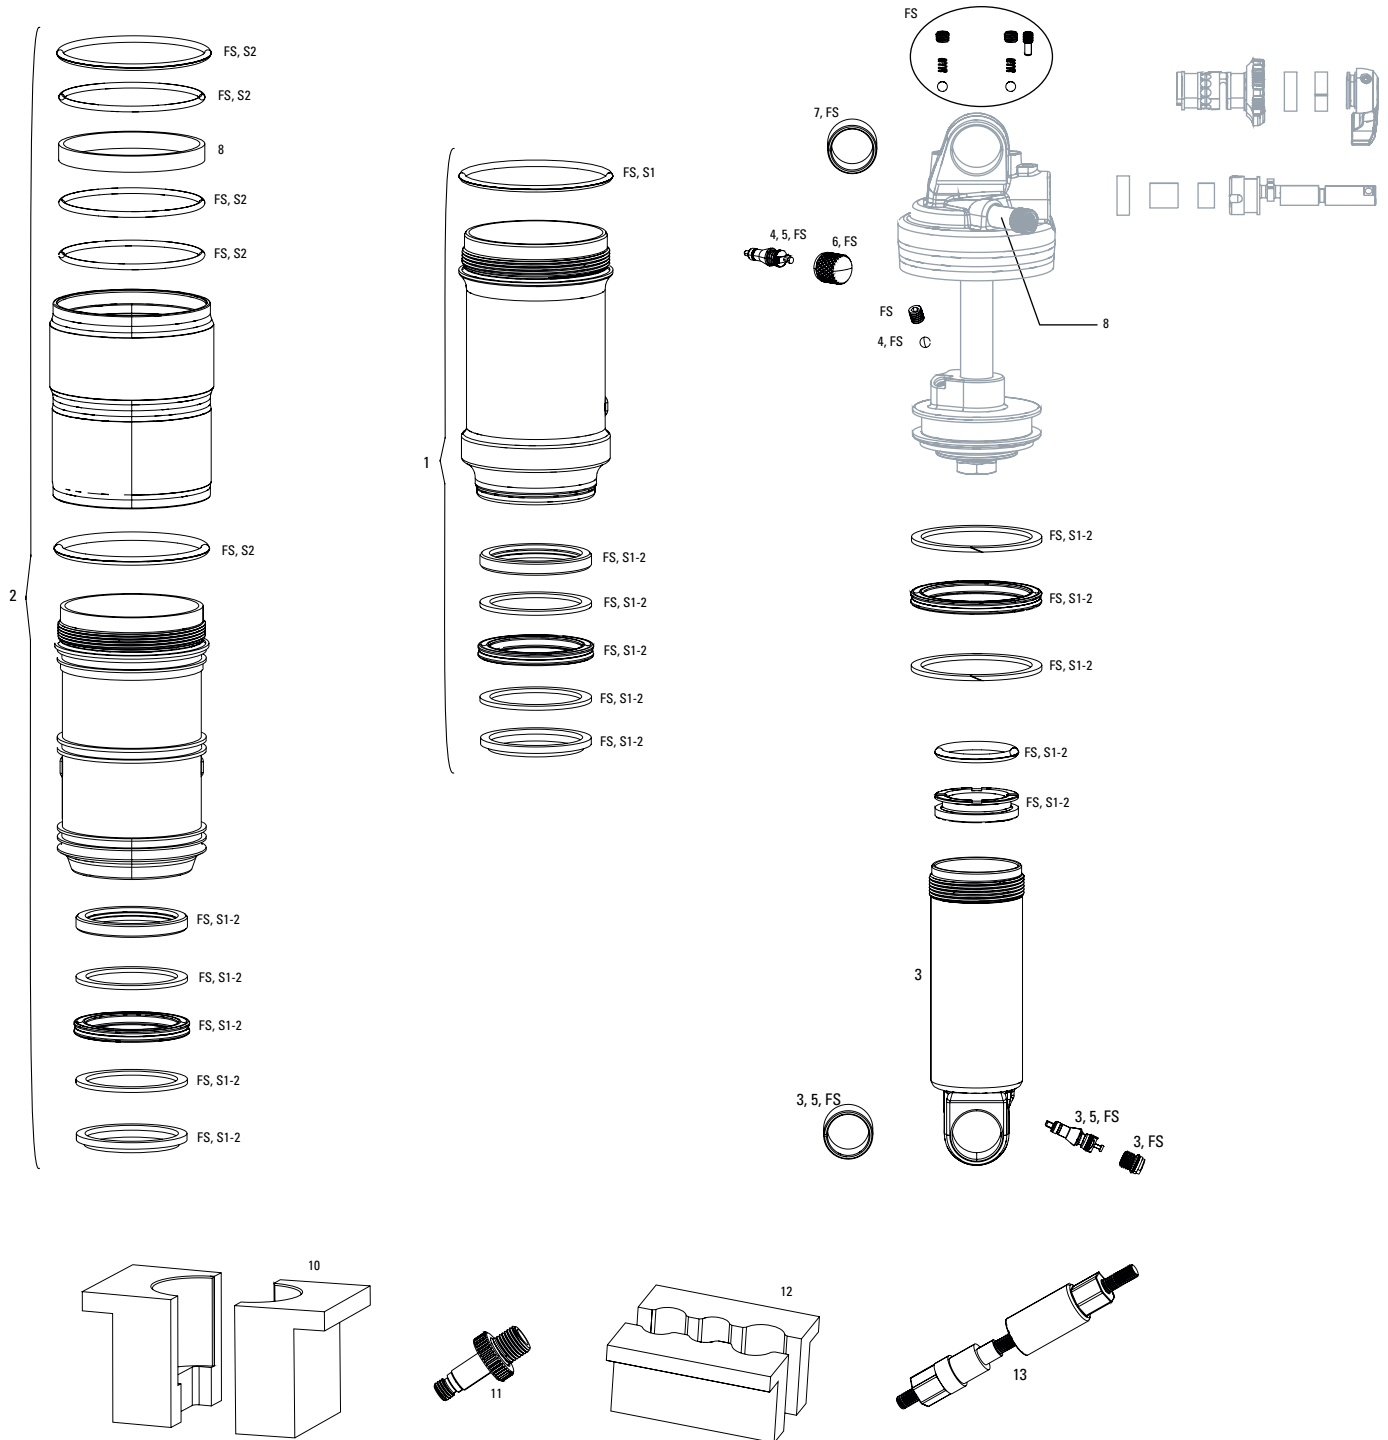

MONARCH RT3 D1 (2016-2018)

Note:

1. Service Kit Full - Monarch RT3 intended for air seal and oil change/service to damper. AM Rear Shock Air Can Service Kit, Basic - Monarch RT3 intended for air seal service only.
2. Use 1/2"x1/2" Rear Shock Bushing/Mount Hardware Tool to remove and install eyelet bushing and mounting hardware.