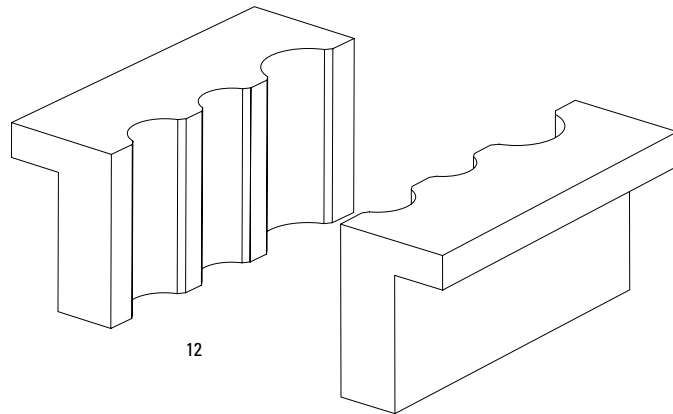

Note:

1. Not all service parts may be visible in exploded views. Vivid Service Kit includes all o-rings, seals, glide rings, ball bearings, and detent springs.
2. Eyelet/Shaft/Sealhead assembly (item 1) does not include spring retainer.
3. Use '1/2"x1/2" Rear Shock Bushing/Mount Hardware Tool' to remove and install eyelet bushing and mounting hardware.