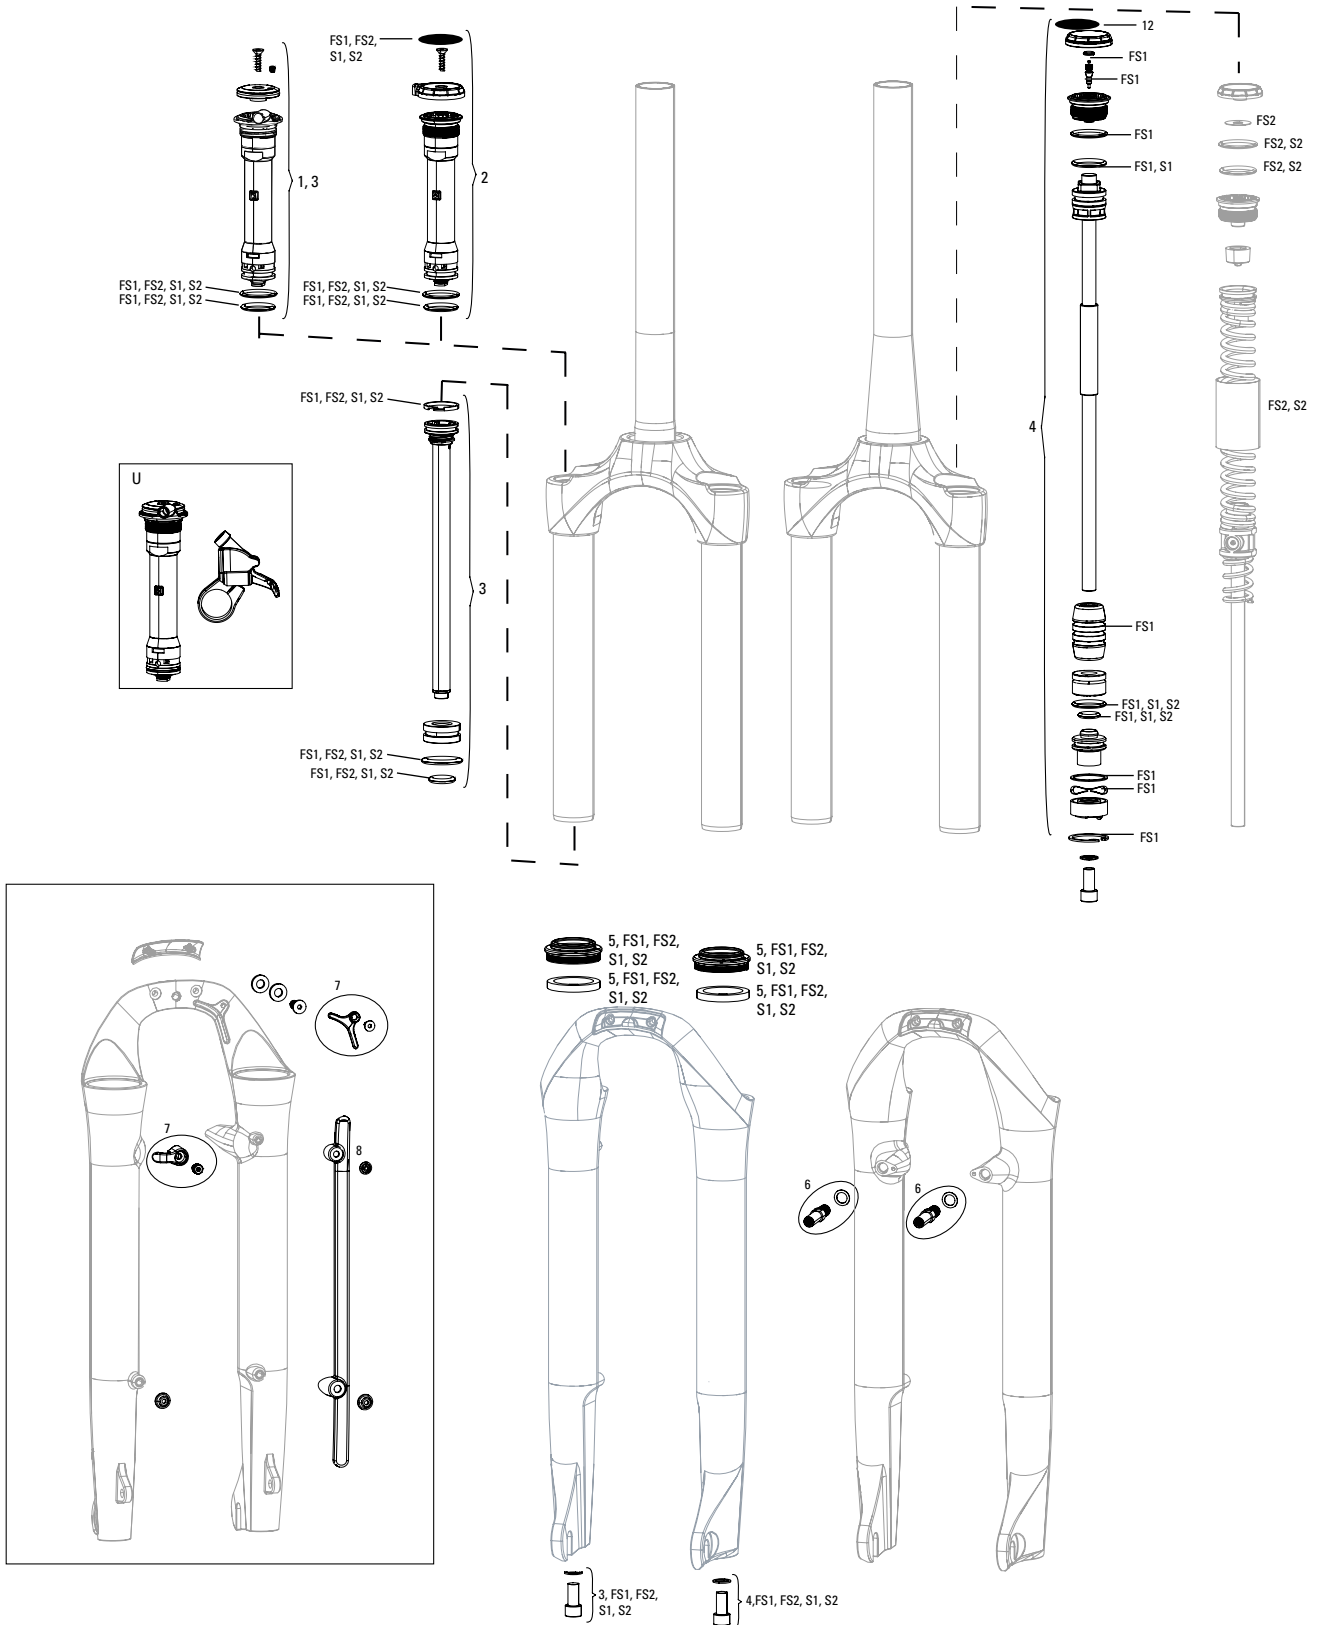

PARAGON A1 (2015-2018)

Note:

1. Full service kits include replaceable o-rings, glide rings, retaining rings, crush washers, crush washer retainers and shaft bolts/nuts. All basic service kits include the following replaceable wear items: o-rings, glide rings, dust seals, and foam rings.
2. All lower legs include bushings, foam rings and dust seals installed.
3. Paragon lower legs are only available in Post Mount or Disc Brake variants; not both together.
4. Decal page can be found in back of the catalog.