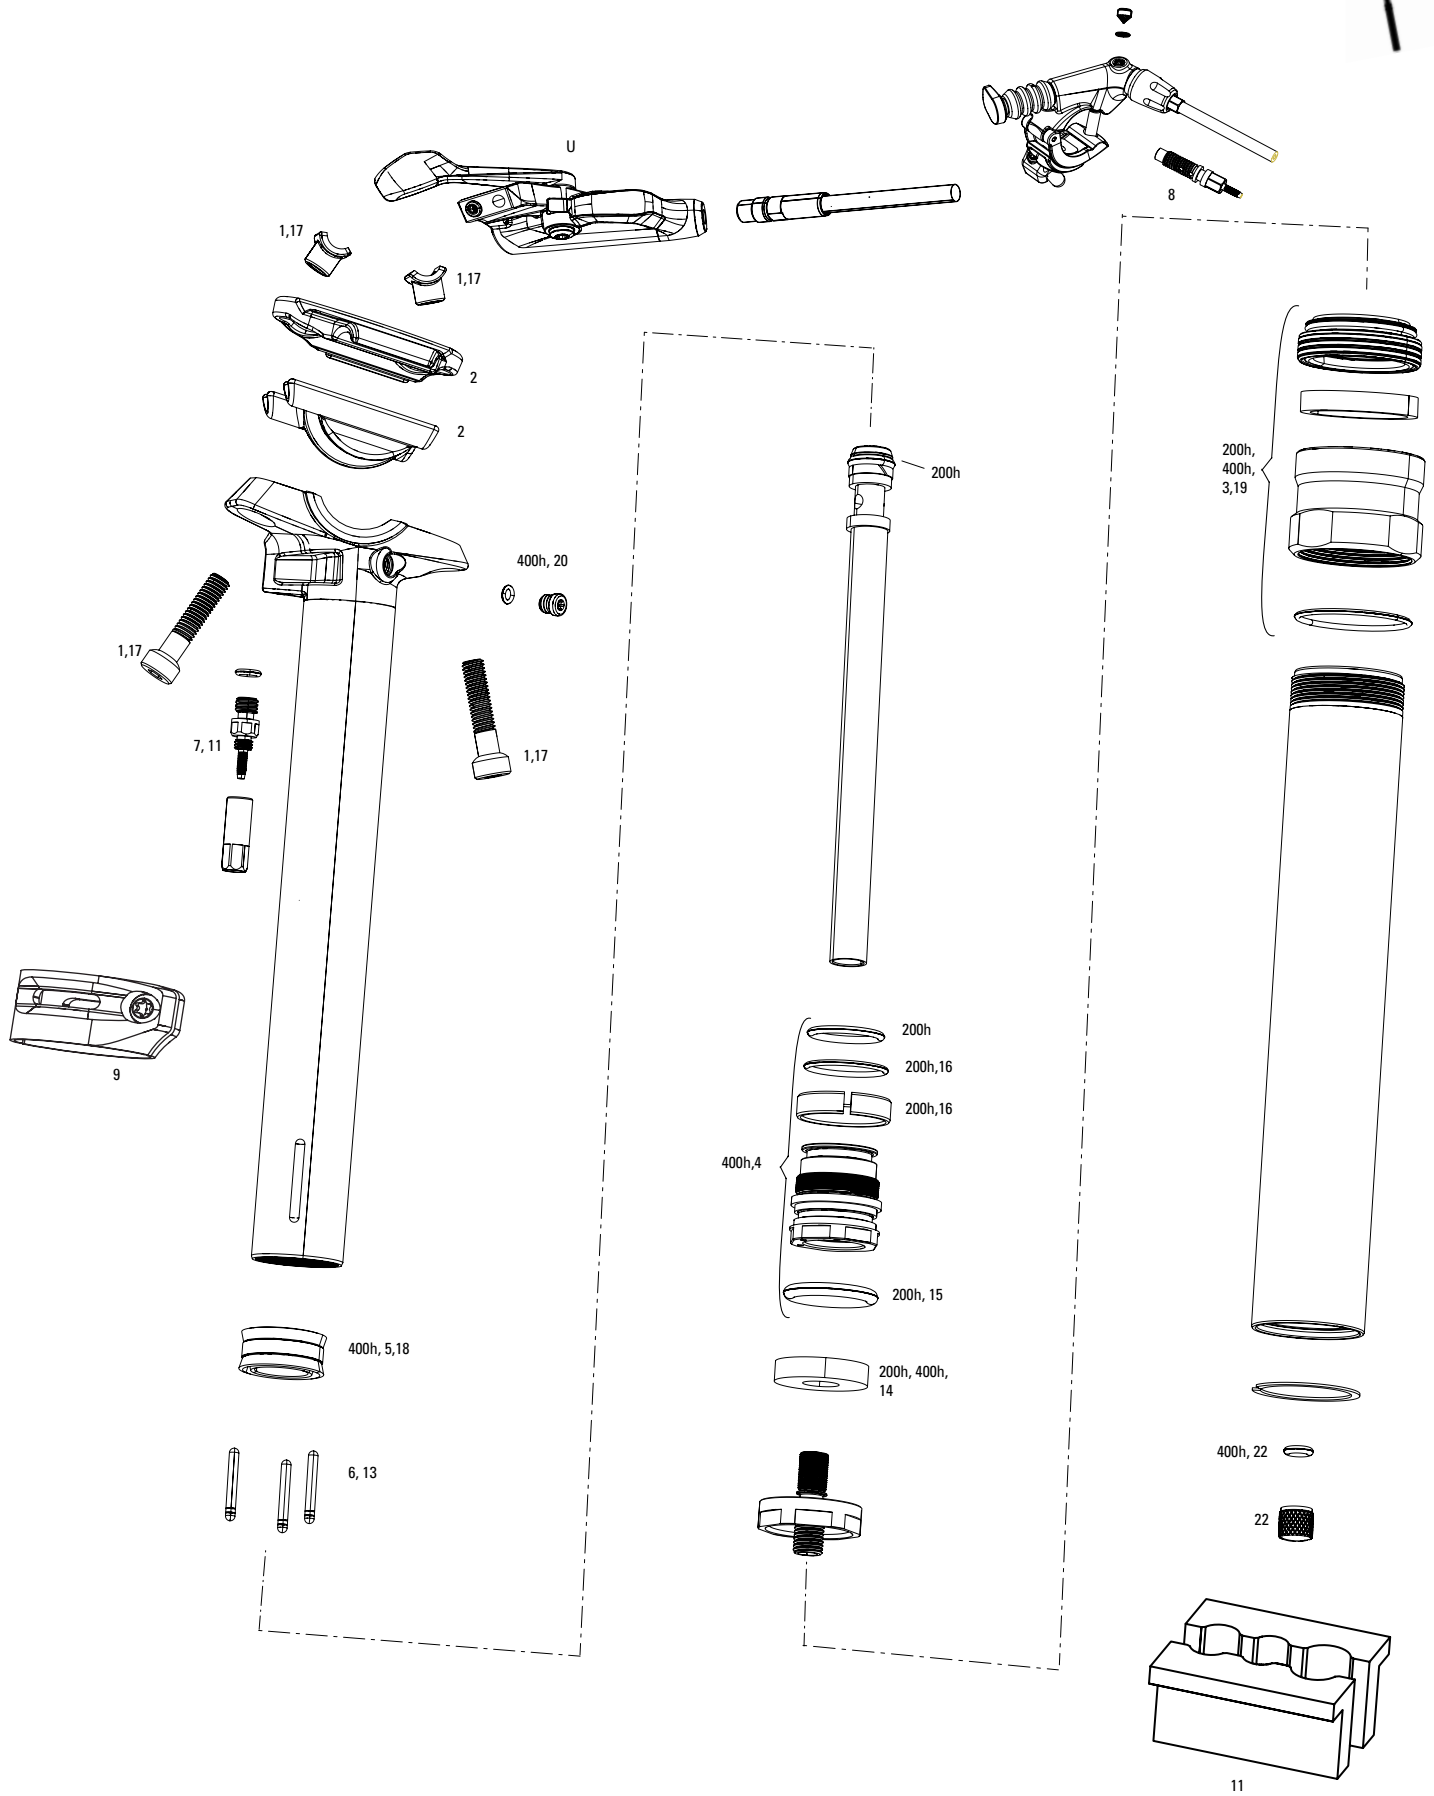

REVERB B1 (2017-2019)

REVERB B1 (2017-2019)

SERVICE

200h	11.6818.031.000	SEATPOST SERVICE 200 HOUR/1 YEAR SERVICE KIT (INCLUDES FOAMRING, INNER SEALHEAD BUSHING AND O-RINGS) - REVERB & REVERBSTEALTH B1(2017)
400h	11.6818.031.002	SEATPOST SERVICE 400 HOUR/2 YEAR SERVICE KIT (INCLUDES NEW/UPGRADED IFP; REQUIRES POST BLEED TOOL, OIL HEIGHT TOOL ANDIFP HEIGHT TOOL) REVERB B1(2017)
U	00.6818.029.000	REMOTE UPGRADE KIT - LEFT/BELOW (INCLUDES REMOTE, BLEEDING EDGE FITTING, DISCRETE CLAMP, MMX CLAMP) - REVERB A2-B1 (2013+)

SPARES

1	11.6818.032.000	SEATPOST SPARE PARTS CLAMP NUT AND BOLT KIT (INCLUDES CLAMPNUTS AND BOLTS ONLY) REVERB & REVERB STEALTH B1(2017)
2	11.6818.032.001	SEATPOST SPARE PARTS POST CLAMP KIT - (INCLUDES UPPER/LOWERCLAMP PLATES) - REVERB & REVERB STEALTH B1
3	11.6818.030.000	SEATPOST SPARE PARTS TOP CAP BLACK/DUST WIPER ASSEMBLY KIT -REVERB & REVERB STEALTH B1
4	11.6818.033.001	SEATPOST SPARE PARTS INNER SEAL HEAD (INCLUDES SEAL HEAD WITH BUSHINGS, O-RINGS, WIPER SEAL, RETAINING RING) - REVERB B1(2017)
5	11.6818.034.000	SEATPOST SERVICE INTERNAL FLOATING PISTON (UPGRADE FOR A1 AND A2 POST) - REVERB & REVERB STEALTH A1, A2, AND B1
6	11.6818.037.000	SEATPOST SERVICE BRASS KEYS SIZE 0 QTY 3 - REVERB AND REVERBSTEALTH A1, A2, AND B1
6	11.6818.037.001	SEATPOST SERVICE BRASS KEYS SIZE 3 QTY 3 - REVERB AND REVERBSTEALTH A1, A2, AND B1
6	11.6818.037.002	SEATPOST SERVICE BRASS KEYS SIZE 4 QTY 3 - REVERB AND REVERBSTEALTH A1, A2, AND B1
6	11.6818.037.003	SEATPOST SERVICE BRASS KEYS SIZE 5 QTY 3 - REVERB AND REVERBSTEALTH A1, A2, AND B1
6	11.6818.037.004	SEATPOST SERVICE BRASS KEYS SIZE 6 QTY 3 - REVERB AND REVERBSTEALTH A1, A2, AND B1
7	11.6815.022.010	SEATPOST SERVICE HOSE BARB REVERB POST, QTY 1
8	11.6815.022.030	SEATPOST SERVICE HOSE BARB REVERB REMOTE, QTY 1
9	00.6818.006.000	REVERB ENDURO HEIGHT COLLAR SILVER

GREASE/FLUIDS

ns	00.4318.008.000	GREASE SRAM BUTTER 20ML SYRINGE, FRICTION REDUCING GREASE BYSLICKOLEUM - RECOMMENDED FOR X0/RISE XX/ROAM 40, 30/RAIL 40/RISE 60 B1/ HUB PAWLS, ROCKSHOX FORKS AND REVERB SERVICE
ns	00.4318.008.001	GREASE SRAM BUTTER 1OZ CONTAINER, FRICTION REDUCING GREASE BY SLICKOLEUM - RECOMMENDED FOR X0/RISE XX/ROAM 40, 30/RAIL 40/RISE 60 B1/ HUB PAWLS, ROCKSHOX FORKS AND REVERB SERVICE
ns	00.4318.008.003	GREASE SRAM BUTTER 500ML CONTAINER, FRICTION REDUCING GREASEBY SLICKOLEUM - RECOMMENDED FOR SRAM DOUBLE TIME HUBS & WHEELS, ROCKSHOX FORKS AND REVERB SERVICE
ns	11.4315.021.070	ROCKSHOX REVERB HYDRAULIC FLUID, 120ML BOTTLE - REVERB/SPRINT REMOTE
ns	11.4015.354.040	ROCKSHOX REVERB HYDRAULIC FLUID, 1 LITER BOTTLE - REVERB/SPRINT REMOTE

TOOLS

ns	00.4318.007.001	ROCKSHOX STANDARD BLEED KIT (INCLUDES 2 SYRINGES/FITTINGS, REVERB HYDRAULIC FLUID, 120ML BOTTLE NEW)
ns	00.4315.023.010	HIGH-PRESSURE FORK/SHOCK PUMP (300 PSI MAX) ROCKSHOX
ns	00.4315.022.010	SCHRADER VALVE REMOVAL TOOL ROCKSHOX
ns	00.5315.027.000	Cable Housing/Hydraulic Line Rotating Hooks, SRAM Qty 4
ns	00.4115.154.020	REAR SHOCK VISE BLOCKS, 3 HOLE FOR ROCKSHOX MONARCH/VIVID/VIVID AIR/REVERB
ns	00.6815.066.020	POST BLEED TOOL - REVERB
ns	00.6815.066.010	OIL HEIGHT TOOL - REVERB
ns	00.6815.066.040	IFP HEIGHT TOOL - REVERB

TACKLEBOX AND BULK SPARES