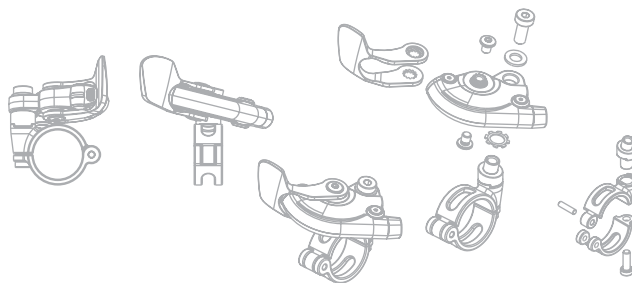

**ONELOC (2016-2018)**  
**PUSHLOC (2007-2012)/PUSHLOC (2013-2015)**

**OneLoc**

**2007-2012 PushLoc**

**2007-2012 PushLoc MatchMaker**

**2013-2015 PushLoc MatchMaker**

**Note:**

1. 2013-2015 PushLoc is right and left-specific and is compatible only with 2013+ Motion Control and Recon Gold TurnKey compression dampers. Cable pull = 10mm.
2. Pre-2013 PushLoc and PopLoc are compatible only with pre-2013 Motion Control compression dampers and is convertible to left and right vertical, and left and right horizontal. Cable pull = 17mm.
3. OneLoc is compatible with 2013+ Motion Control and Recon Gold TK dampers with 10mm cable pull and replaces PushLoc.