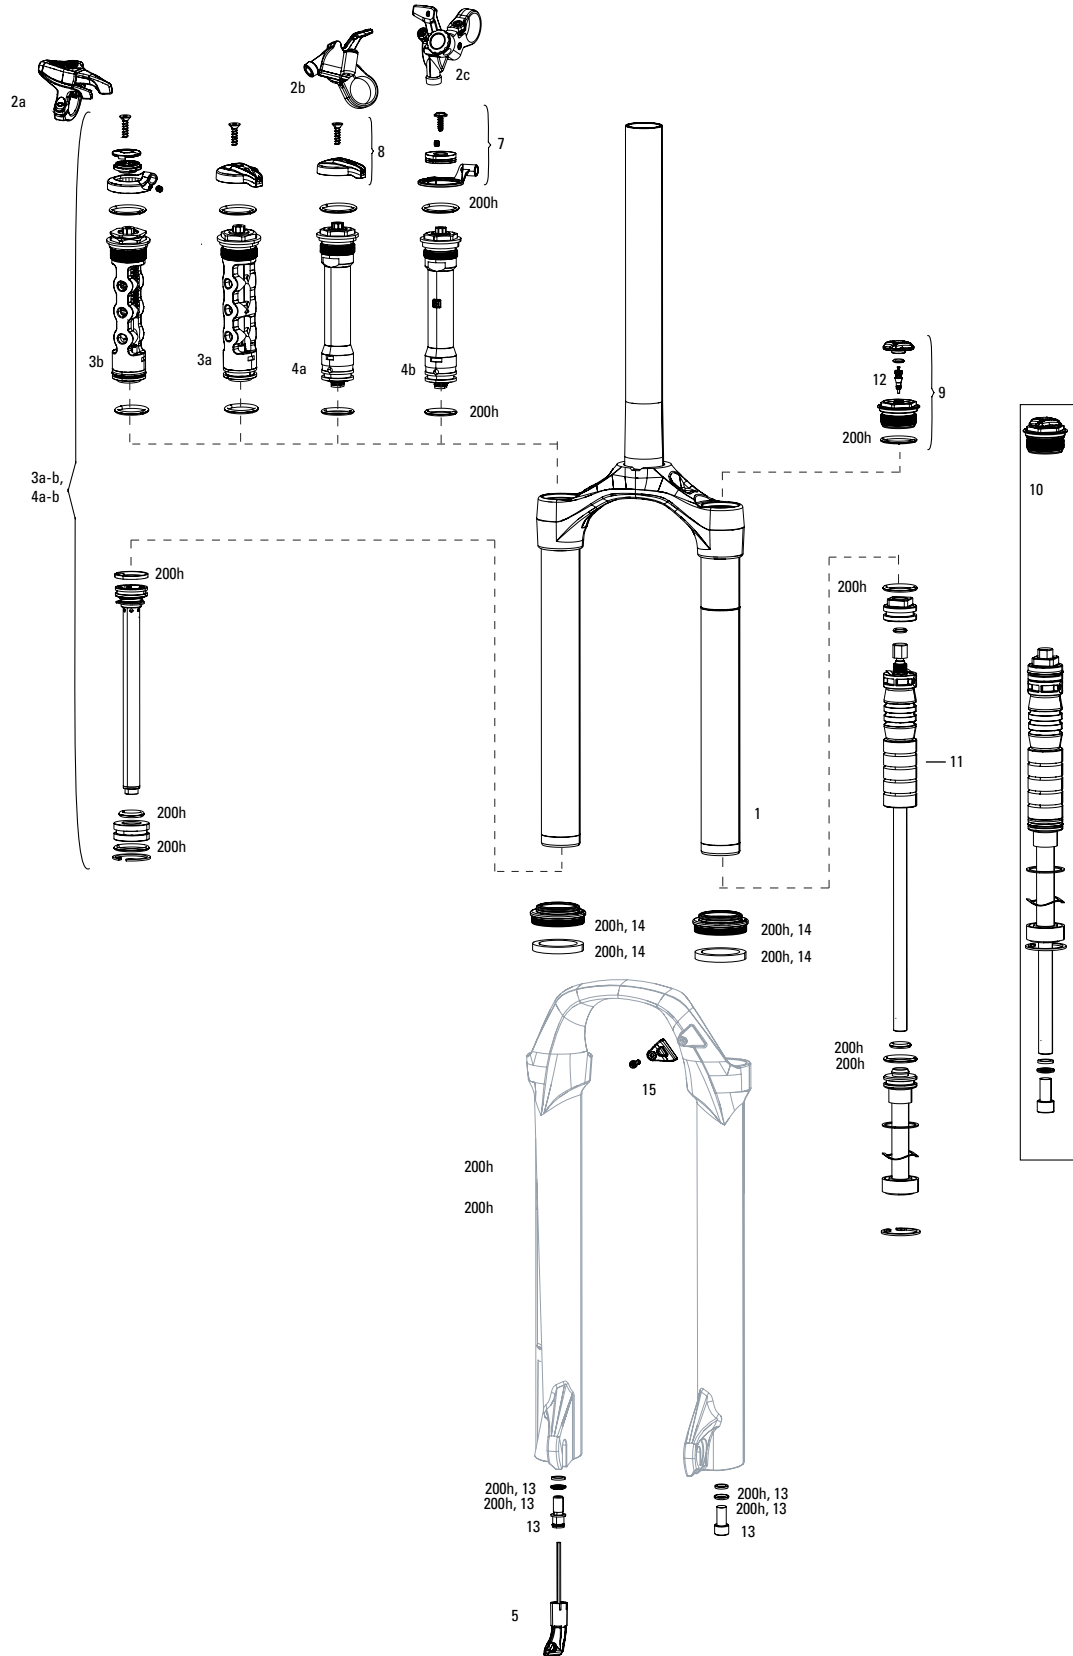

30 GOLD TK A1 (2014-2016) RL A1 (2018+)

Note:

1. Full service kits include replaceable o-rings, glide rings, retaining rings, crush washers, crush washer retainers and shaft bolts/nuts. All basic service kits include the following replaceable wear items: o-rings, glide rings, dust seals, and foam rings.
2. Decal and Maxle pages can be found in back of the catalog.