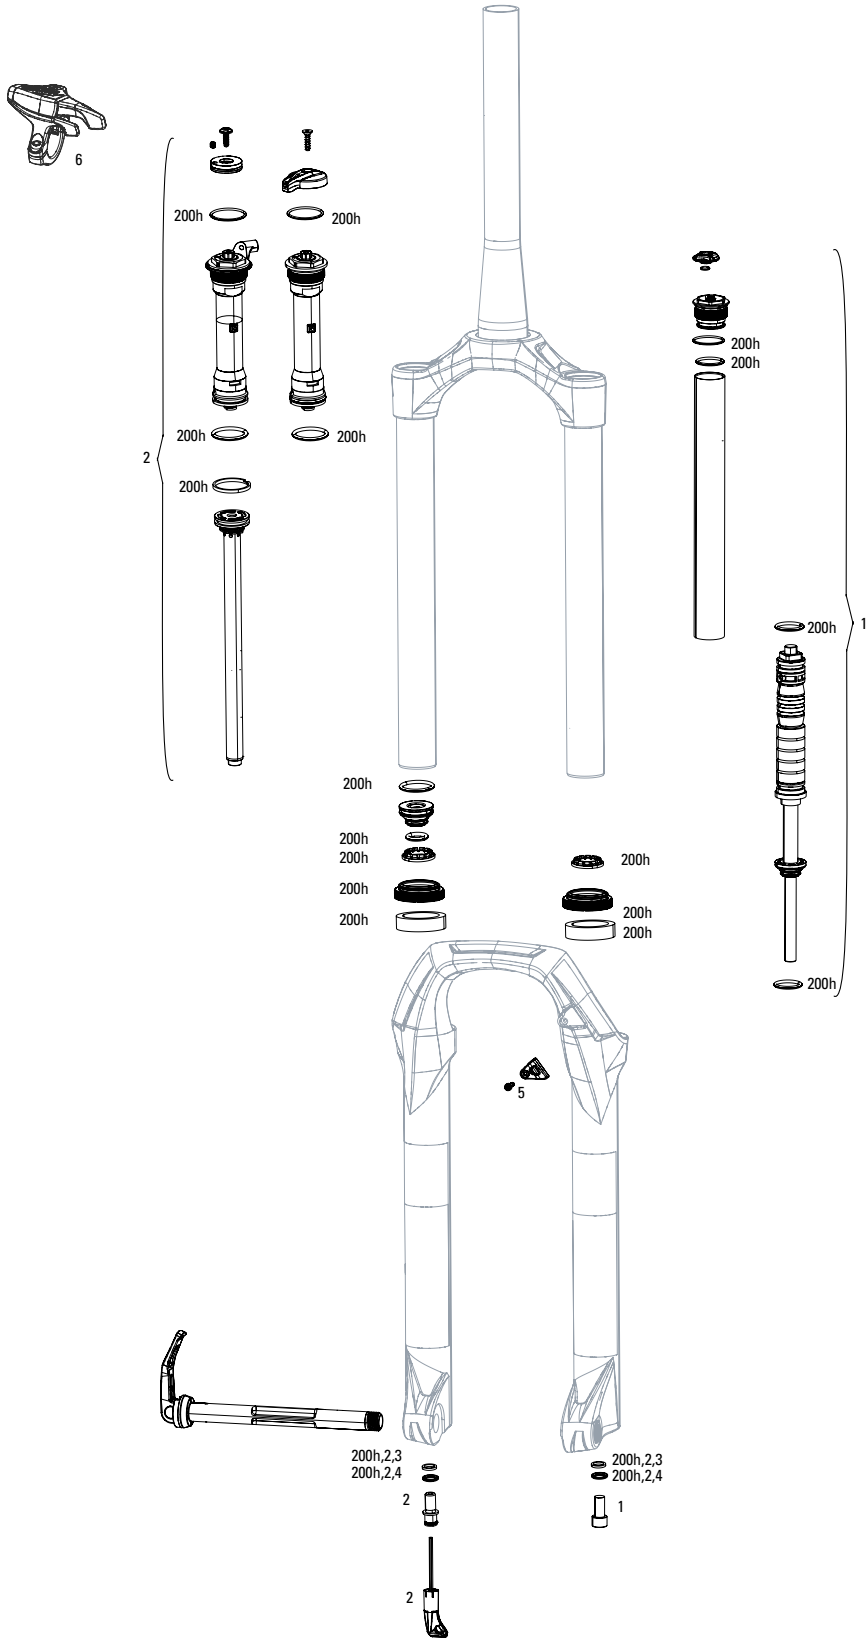

SERVICE	
200h	00.4315.032.649	200 HOUR/1 YEAR SERVICE KIT (INCLUDES DUST SEALS, FOAM RINGS, O-RING SEALS) - 30 GOLD AND SILVER (2018+)
	UPGRADES	
U	00.4318.002.014	REMOTE UPGRADE KIT - ONELOC RIGHT/ABOVE, LEFT/BELOW 10MM MCRL DAMPER PUSH TO CLOSE (INCLUDES REMOTE, COMP DAMPER, CABLE&HOUSING)- 30 GOLD(2014 -2017)
	SERVICE	
1	11.4018.008.554	FRONT SUSPENSION CHASSIS UPPER CSU 30 GOLD SOLO AIR 26 40 OFF-SET ALUMINUM 1 1/8" BLACK (NOGRAIDENTS) FAST BLACK - 30 GOLD TK A1 (2014+)/RL A1 (2018+)
1	11.4018.008.555	FRONT SUSPENSION CHASSIS UPPER CSU 30 GOLD SOLO AIR 27 42 OFF-SET ALUMINUM 1 1/8" BLACK (NOGRAIDENTS) FAST BLACK - 30 GOLD TK A1 (2014+)/RL A1 (2018+)
1	11.4018.008.556	FRONT SUSPENSION CHASSIS UPPER CSU 30 GOLD SOLO AIR 29 46 OFF-SET ALUMINUM 1 1/8" BLACK (NOGRAIDENTS) FAST BLACK - 30 GOLD TK A1 (2014+)/RL A1 (2018+)
1	11.4018.008.557	FRONT SUSPENSION CHASSIS UPPER CSU 30 GOLD SOLO AIR 29 51 OFF-SET ALUMINUM 1 1/8" BLACK (NOGRAIDENTS) FAST BLACK - 30 GOLD TK A1 (2014+)/RL A1 (2018+)
1	11.4018.008.558	FRONT SUSPENSION CHASSIS UPPER CSU 30 GOLD SOLO AIR 29 46 OFF-SET ALUMINUM TAPER BLACK (NO GRAIDENTS) FAST BLACK - 30 GOLD TK A1 (2014+)/RL A1 (2018+)
1	11.4018.008.559	FRONT SUSPENSION CHASSIS UPPER CSU 30 GOLD SOLO AIR 29 51 OFF-SET ALUMINUM TAPER BLACK (NO GRAIDENTS) FAST BLACK - 30 GOLD TK A1 (2014+)/RL A1 (2018+)
	DAMPER INTERNALS	
	10MM ONELOC	
2a	00.4318.002.009	REMOTE - ONELOC LEFT/ABOVE, RIGHT/BELOW 10MM, REMOTE ONLY (INCLUDES REMOTE, CABLE&HOUSING) -SID,REBA,REVELATION,BLUTO,SEKTOR,RECONGOLD(2013-2017)
2a	00.4318.002.010	REMOTE - ONELOC RIGHT/ABOVE, LEFT/BELOW 10MM, REMOTE ONLY (INCLUDES REMOTE, CABLE&HOUSING)
3a	11.4018.009.096	REMOTE SPARE PART POPLOC ADJUST LEVER LEFT (17MM CABLE PULL,NOT COMPATIBLE WITH 2013+ MOTION CONTROL)
3a	11.4018.009.093	FRONT SUSPENSION INTERNALS RIGHT ASSEMBLY RL (THREAD PITCH 1.0MM) CROWN - 30 GOLD A1 (2018+)
3b	11.4018.009.084	FRONT SUSPENSION INTERNALS RIGHT ASSEMBLY MOTION CONTROL 30GOLD RL (10MM PULL 2013+ DAMPER/PUSHLOC AND ONELOC)
3b	11.4018.009.097	FRONT SUSPENSION INTERNALS RIGHT RL (THREAD PITCH 1.0MM) REMOTE 10MM CABLE PULL - 30 GOLD A1 26" (2018+)
	17MM POPLOC AND PUSHLOC	
2b	11.4308.848.000	REMOTE SPARE PART POPLOC LEVER LEFT (17MM CABLE PULL, NOT COMPATIBLE WITH 2013+ MOTION CONTROL)
2b	11.4309.207.000	REMOTE SPARE PART POPLOC LEVER RIGHT (17MM CABLE PULL, NOT COMPATIBLE WITH 2013+ MOTION CONTROL)
2c	11.4308.849.000	REMOTE SPARE PART POPLOC ADJUST LEVER LEFT (17MM CABLE PULL,NOT COMPATIBLE WITH 2013+ MOTION CONTROL)
2c	11.4309.208.000	REMOTE SPARE PART POPLOC ADJUST LEVER RIGHT (17MM CABLE PULL, NOT COMPATIBLE WITH 2013+ MOTION CONTROL)
4a	11.4018.009.040	FRONT SUSPENSION INTERNALS RIGHT ASSEMBLY TK 30 GOLD TK 26.27.5,29 80-100 CROWN A1
4a	11.4018.009.042	FRONT SUSPENSION INTERNALS RIGHT ASSEMBLY TK 30 GOLD TK 27.5,29 120 CROWN A1
4b	11.4018.009.041	FRONT SUSPENSION INTERNALS RIGHT ASSEMBLY TK 30 GOLD TK 26.27.5,29 80-100 REMOTE 17MM CABLE PULL (POPLOC/ORIGINAL PUSHLOC ONLY) A1
4b	11.4018.009.043	FRONT SUSPENSION INTERNALS RIGHT ASSEMBLY TK 30 GOLD TK 27.5,29 120 REMOTE 17MM CABLE PULL (POPLOC/ORIGINAL PUSHLOC ONLY) A1
5	11.4018.033.002	FRONT SUSPENSION INTERNALS RIGHT REBOUND ADJUSTER 29 - XC30A1-A3/30 GOLD A1/30 SILVER A1
6	11.4018.025.010	FRONT SUSPENSION INTERNALS RIGHT REBOUND DAMPER AND SEAL HEAD ASSEMBLY/SHAFT BOLT- 30 GOLD TKA1
7	11.4018.536.010	FRONT SUSPENSION INTERNALS RIGHT REMOTE SPOOL/CABLE CLAMP KIT - XC30 A1-A3, B1/30 GOLD A1/30 SILVER A1
8	11.4015.461.050	FRONT SUSPENSION INTERNALS RIGHT COMPRESSION KNOB KIT, TURNKEY - RECON/SEKTOR/30 GOLD/30 SILVER/XC32/XC30 A1-A3
	SPRING INTERNALS	
9	11.4018.012.005	FRONT SUSPENSION INTERNALS LEFT AIR TOP CAP, SOLO AIR 30MM 30 GOLD A1
10	11.4018.010.100	FRONT SUSPENSION INTERNALS LEFT SPRING 30 GOLD 26 100 SOLO AIR (INCLUDES TOP CAP, SOLO AIR SPRING, SHAFT BOLT) A1
10	11.4018.010.102	FRONT SUSPENSION INTERNALS LEFT SPRING 30 GOLD 27.5, 29 100SOLO AIR (INCLUDES TOP CAP, SOLO AIR SPRING, SHAFT BOLT) A1
10	11.4018.010.103	FRONT SUSPENSION INTERNALS LEFT SPRING 30 GOLD 27.5, 29 120SOLO AIR (INCLUDES TOP CAP, SOLO AIR SPRING, SHAFT BOLT) A1
11	11.4018.034.000	FRONT SUSPENSION INTERNALS RIGHT TRAVEL SPACERS SOLO AIR (USED TO CHANGE TRAVEL) - RECON/30 GOLD/30 SILVER/XC 32/XC30/PARAGON
12	11.4308.327.002	FRONT SUSPENSION SERVICE SCHRADER VALVE CORE QTY 2
	SPARES	
13	11.4310.465.000	FRONT SUSPENSION SERVICE FORK SHAFT BOLT KIT
bulk	11.4015.259.000	FRONT SUSPENSION SERVICE CRUSH WASHER 8MM, QTY 50
bulk	11.4015.260.000	FRONT SUSPENSION SERVICE CRUSH WASHER RETAINER, QTY 50
14	11.4018.028.006	FRONT SUSPENSION SERVICE DUST SEAL/FOAM RING BLACK 30MM SEAL, 5MM FOAM RING - XC30/30GOLD/30 SILVER/PARAGON
bulk	11.4018.028.007	FRONT SUSPENSION SERVICE DUST SEAL 30MM BLACK - XC30/30 GOLD/30 SILVER/PARAGON QTY 20
bulk	11.4018.028.008	FRONT SUSPENSION SERVICE FOAM RING 30MM X 5MM - XC30/30 GOLD/30 SILVER QTY 20
15	11.4015.534.010	FRONT SUSPENSION SERVICE HYDRAULIC HOSE CLAMP, LOWER LEG
	TOOLS/GREASE/FLUIDS	
ns	00.4315.023.010	HIGH-PRESSURE FORK/SHOCK PUMP (300 PSI MAX) ROCKSHOX
ns	00.4315.022.010	SCHRADER VALVE REMOVAL TOOL ROCKSHOX
ns	11.4315.021.020	ROCKSHOX SUSPENSION OIL, 5WT, 120ML BOTTLE - FORK DAMPER
ns	11.4015.354.010	ROCKSHOX SUSPENSION OIL, 5WT, 1 LITER BOTTLE - FORK DAMPER
ns	11.4315.021.040	ROCKSHOX SUSPENSION OIL, 15WT, 120ML BOTTLE - LOWER LEGS
ns	11.4015.354.030	ROCKSHOX SUSPENSION OIL, 15WT, 1 LITER BOTTLE - LOWER LEGS

Note:

1. Judy is 15x110mm compatible only.
2. Judy Silver and Gold dampers and spring internals are not cross compatible.
3. Decal and Maxle pages can be found in back of the catalog.