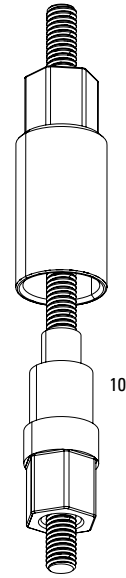

Note:

1. Not all service parts may be visible in exploded views. Vivid Service Kit includes all o-rings, seals, glide rings, ball bearings, and detent springs.
2. Eyelet/Shaft/Sealhead assembly (item 1) does not include spring retainer.
3. Use '1/2"x1/2" Rear Shock Bushing/Mount Hardware Tool' to remove and install eyelet bushing and mounting hardware.