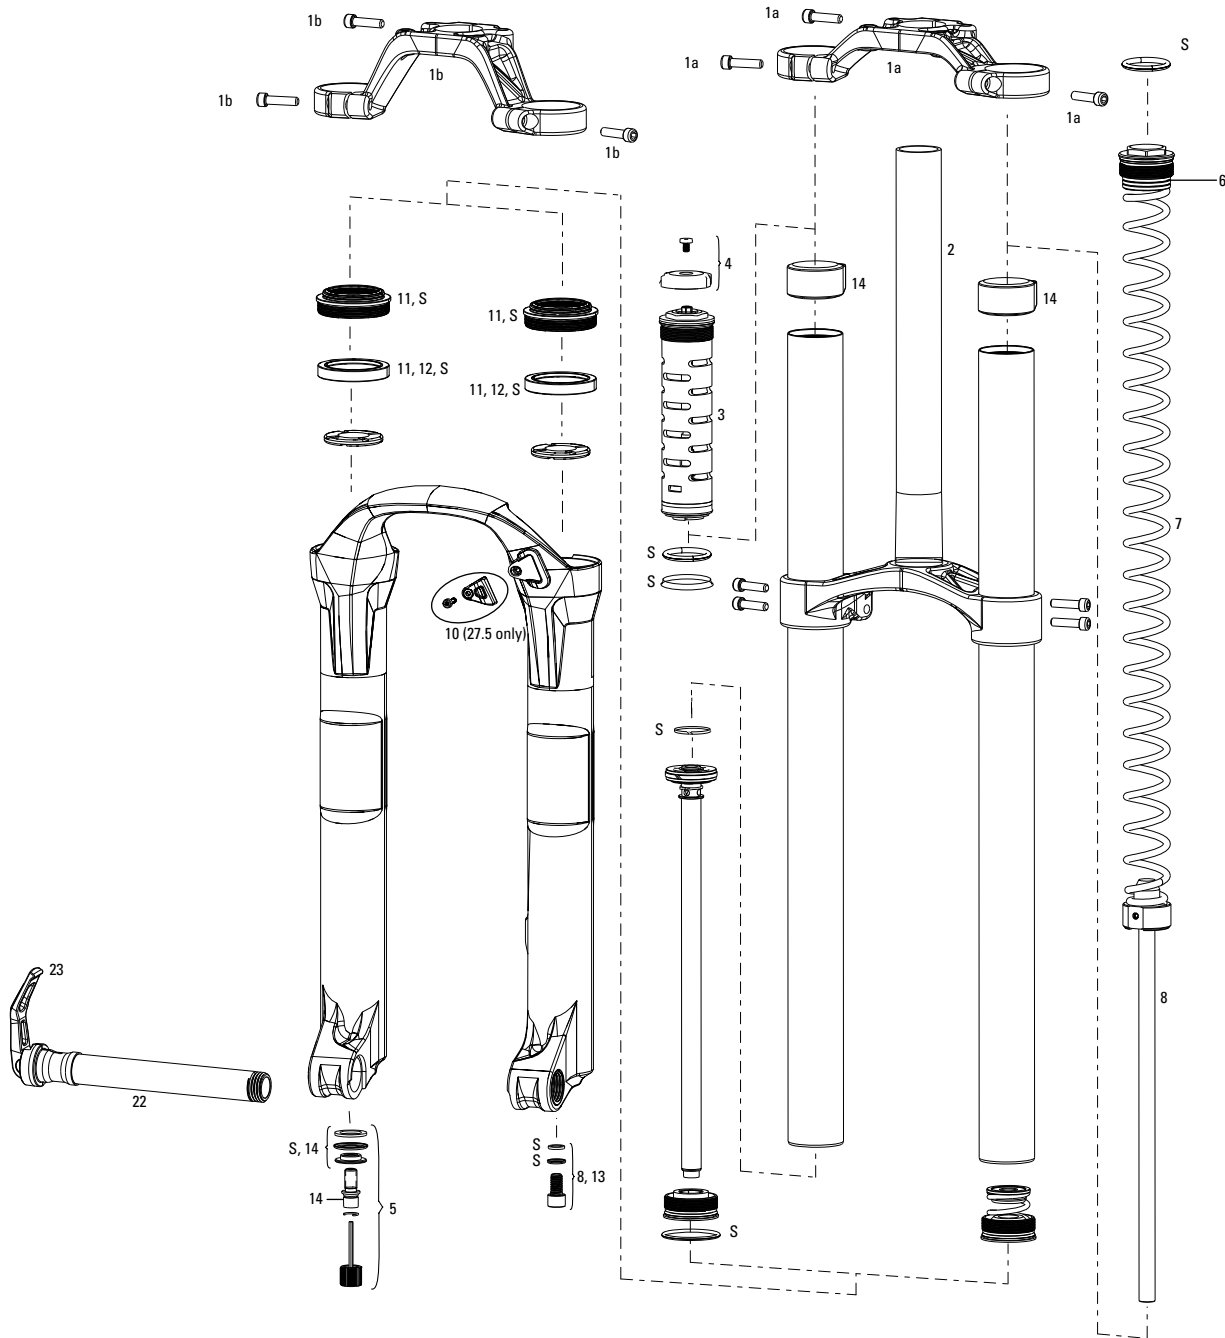

Note:

1. Full service kits include replaceable o-rings, glide rings, retaining rings, crush washers, crush washer retainers and shaft bolts/nuts. All air service kits include replacement schrader valve cores. Not all service parts are pictured. All basic service kits include the following replaceable wear items: o-rings, glide rings, dust seals, and foam rings.
2. Domain (single-crown) lower legs are NOT compatible with Domain Dual Crown.
3. Domain Dual Crown 26" forks have a 160 post mount brake and 27.5" forks have a 200mm post mount brake.
4. Aftermarket forks with Medium spring installed. Soft and Firm tuning springs are included in fork box.
5. Decal and Maxle pages can be found in back of the catalog.