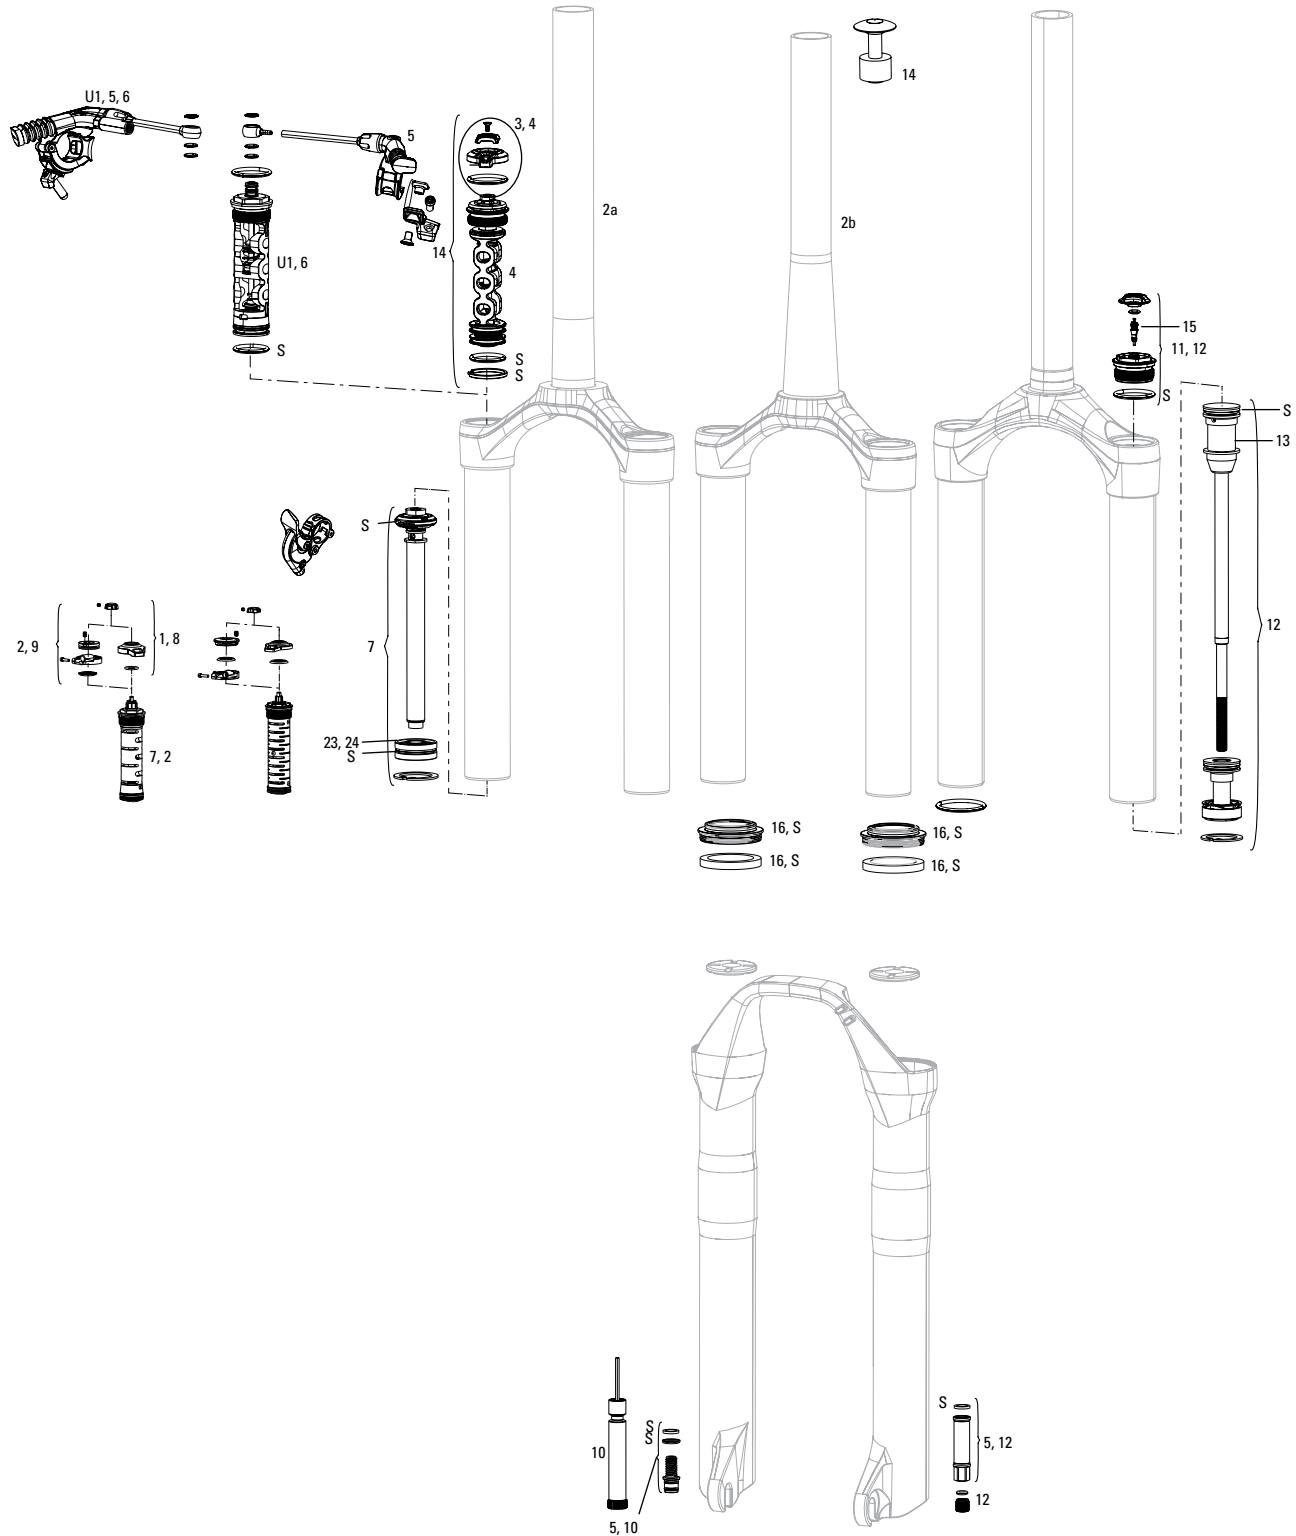

SID A - 80mm/100mm (2008-2014) Dual Air

Note:

1. Full service kits include replaceable o-rings, glide rings, retaining rings, crush washers, crush washer retainers and shaft bolts/nuts. All air service kits include replacement schrader valve cores. Not all service parts are pictured. All basic service kits include the following replaceable wear items: o-rings, glide rings, dust seals, and foam rings.
2. Rebound damper and spring shaft kits include crush washers, crush washer retainers and shaft bolts, as well as upper tube retaining rings and rebound adjuster knob.
3. Solo Air internals, Solo Air CSU and SID B lower legs are NOT compatible with SID A. Use only Dual Air internals, Dual Air CSU and SID A lower legs.
4. 2013-2014 SID WC and XXWC 1 1/8" feature Dual Air and are not compatible with Solo Air.
5. SID A: upper tube inner diameter = 27.8mm. SID B: upper tube inner diameter = 28.2mm
6. Maximum fork travel = 100mm. Upper tube gradient includes ONLY 100mm and 80mm.
  - Internals and chassis parts designed for SIDB (120mm max travel) are NOT compatible.
  - Please note kit description travel specifications before ordering.
7. Decal and Maxle pages can be found in back of the catalog.