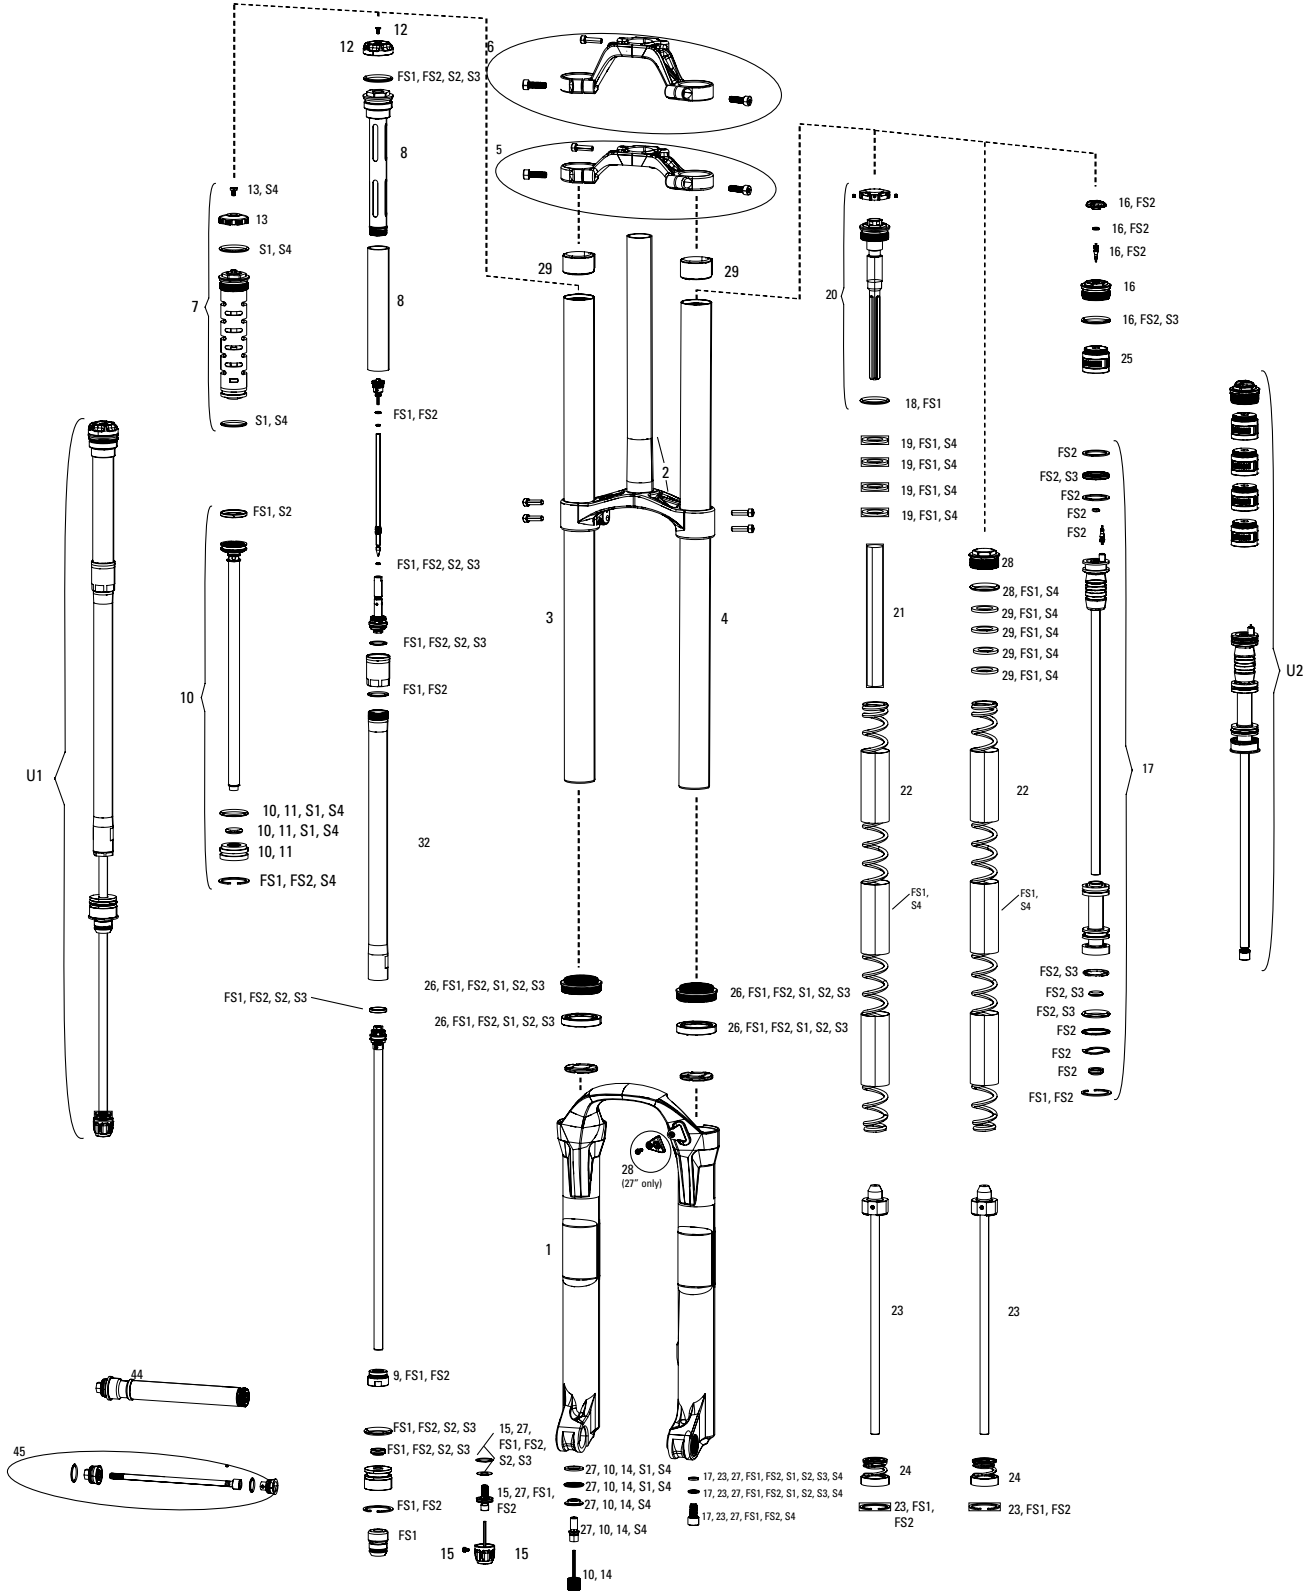

BOXXER 35mm B1-B2 (2015-2018)

Note:

1. Full service kits include replaceable o-rings, glide rings, retaining rings, crush washers, crush washer retainers and shaft bolts/nuts. All air service kits include replacement schrader valve cores.
2. BoXXer 26" forks have a 160 post mount brake and 27.5" forks have a 200mm post mount brake.
3. For Bottomless Token options, please see the respective page listed in the index.
4. Decal and Maxle pages can be found in back of the catalog.