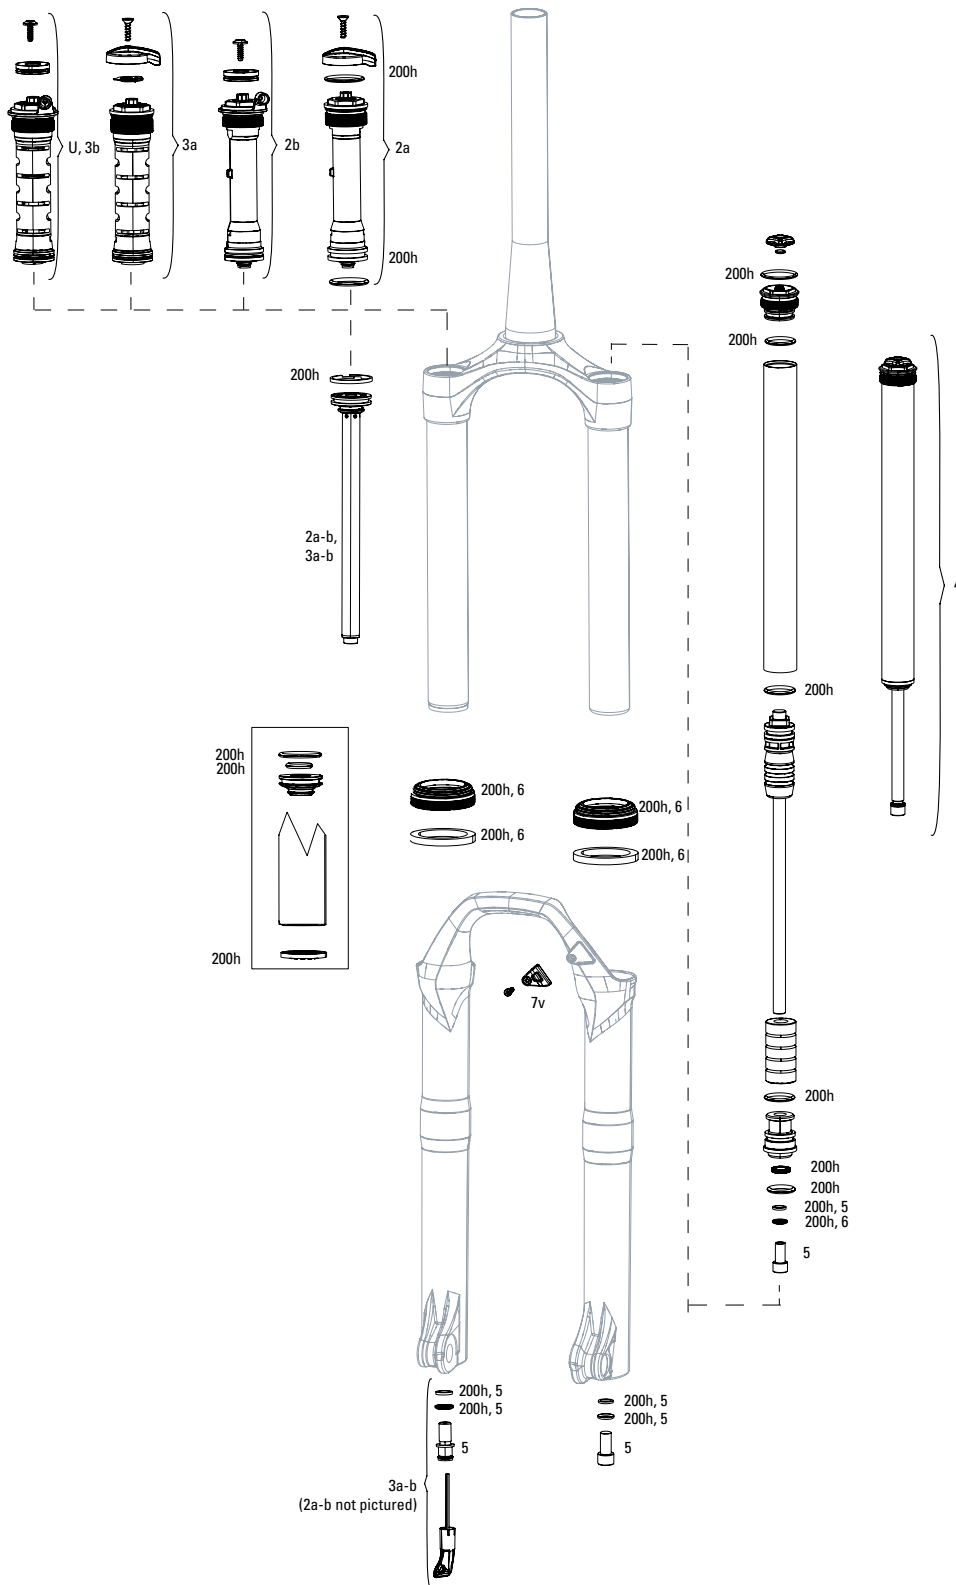

Note:

1. All basic service kits include the following replaceable wear items: o-rings, glide rings, dust seals, and foam rings.
2. Convert from Crown Adjust to Remote Adjust: Remote compression damper, remote compression adjuster spool, cable clamp and remote lever assembly.
3. Thread Pitch is 0.8mm for Recon Silver C1 and Sektor Silver A2
4. Maximum Tire Diameter: 714mm Maximum Tire Width: 81mm
5. 32mm Boost lower legs use flangless wiper seals.
6. 6 Decal and Maxle pages can be found in back of the catalog.