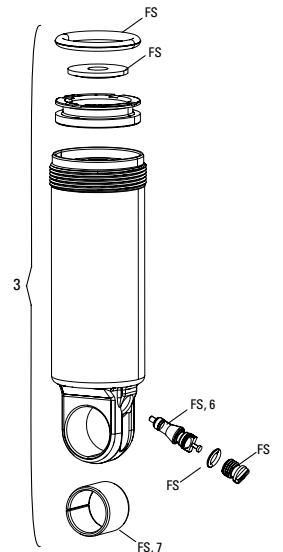

SERVICE

FS	11.4118.038.001	REAR SHOCK SERVICE KIT FULL - MONARCH XX B1(2014-2015)
S	00.4315.032.380	AM REAR SHOCK AIR CAN SERVICE KIT, BASIC - MONARCH B1(PLUS,XX,RL) C1 (R,RT3) D1 (2014-2016)
S	00.4315.032.390	AM REAR SHOCK AIR CAN SERVICE KIT, BASIC - MONARCH HIGH VOLUME B1(PLUS,XX,RL) C1 (R,RT3) (2014-2015)
S	00.4315.032.540	AM REAR SHOCK AIR CAN SERVICE KIT, BASIC - MONARCH DEBONAIR(2015-2016)

AIR CAN

1	11.4118.033.009	REAR SHOCK SPARE PARTS AIR CAN ASSEMBLY MONARCH BLACK 165X38, B1(PLUS,RL,XX), C1(R,RT,RT3) D1(RT3)
1	11.4118.033.010	REAR SHOCK SPARE PARTS AIR CAN ASSEMBLY MONARCH BLACK 184X44, B1(PLUS,RL,XX), C1(R,RT,RT3) D1(RT3)
1	11.4118.033.011	REAR SHOCK SPARE PARTS AIR CAN ASSEMBLY MONARCH BLACK 190X51/200X51, B1(PLUS,RL,XX), C1(R,RT,RT3) D1(RT3)
1	11.4118.033.012	REAR SHOCK SPARE PARTS AIR CAN ASSEMBLY MONARCH BLACK 200X57, B1(PLUS,RL,XX), C1(R,RT,RT3) D1(RT3)
1	11.4118.033.013	REAR SHOCK SPARE PARTS AIR CAN ASSEMBLY MONARCH BLACK 216X63, B1(PLUS,RL,XX), C1(R,RT,RT3) D1(RT3)
2	11.4118.033.015	REAR SHOCK SPARE PARTS AIR CAN ASSEMBLY MONARCH BLACK HIGH VOLUME 190X51/200X51, B1(PLUS,RL,XX), C1(R,RT,RT3)
2	11.4118.033.016	REAR SHOCK SPARE PARTS AIR CAN ASSEMBLY MONARCH BLACK HIGH VOLUME 200X57, B1(PLUS,RL,XX), C1(R,RT,RT3)
2	11.4118.033.017	REAR SHOCK SPARE PARTS AIR CAN ASSEMBLY MONARCH BLACK HIGH VOLUME 216X63, B1(PLUS,RL,XX), C1(R,RT,RT3)
2	11.4118.033.028	REAR SHOCK SPARE PARTS AIR CAN ASSEMBLY MONARCH BLACK DEBONAIR (INCLUDES DECALS) 165X38, B1(PLUS,RL,XX), C1(R,RT,RT3) D1(RT3)
2	11.4118.033.029	REAR SHOCK SPARE PARTS AIR CAN ASSEMBLY MONARCH BLACK DEBONAIR (INCLUDES DECALS) 184X44, B1(PLUS,RL,XX), C1(R,RT,RT3) D1(RT3)
2	11.4118.033.030	REAR SHOCK SPARE PARTS AIR CAN ASSEMBLY MONARCH BLACK DEBONAIR (INCLUDES DECALS) 190X51/200X51, B1(PLUS,RL,XX), C1(R,RT,RT3) D1(RT3)
2	11.4118.033.031	REAR SHOCK SPARE PARTS AIR CAN ASSEMBLY MONARCH BLACK DEBONAIR (INCLUDES DECALS) 200X57, B1(PLUS,RL,XX), C1(R,RT,RT3) D1(RT3)
2	11.4118.033.032	REAR SHOCK SPARE PARTS AIR CAN ASSEMBLY MONARCH BLACK DEBONAIR (INCLUDES DECALS) 216X63, B1(PLUS,RL,XX), C1(R,RT,RT3) D1(RT3)

DAMPER BODY

3	11.4118.037.014	REAR SHOCK SPARE PARTS DAMPER BODY/IFP FAST BLACK, 165X38 -MONARCH 2014-2017
3	11.4118.037.015	REAR SHOCK SPARE PARTS DAMPER BODY/IFP FAST BLACK, 184X44 -MONARCH 2014-2017
3	11.4118.037.016	REAR SHOCK SPARE PARTS DAMPER BODY/IFP FAST BLACK, 190X51 -MONARCH 2014-2017
3	11.4118.037.017	REAR SHOCK SPARE PARTS DAMPER BODY/IFP FAST BLACK, 200X51 -MONARCH 2014-2017
3	11.4118.037.018	REAR SHOCK SPARE PARTS DAMPER BODY/IFP FAST BLACK, 200X57 -MONARCH 2014-2017
3	11.4118.037.020	REAR SHOCK SPARE PARTS DAMPER BODY/IFP FAST BLACK, 216X63 -MONARCH 2014-2017

SPARES