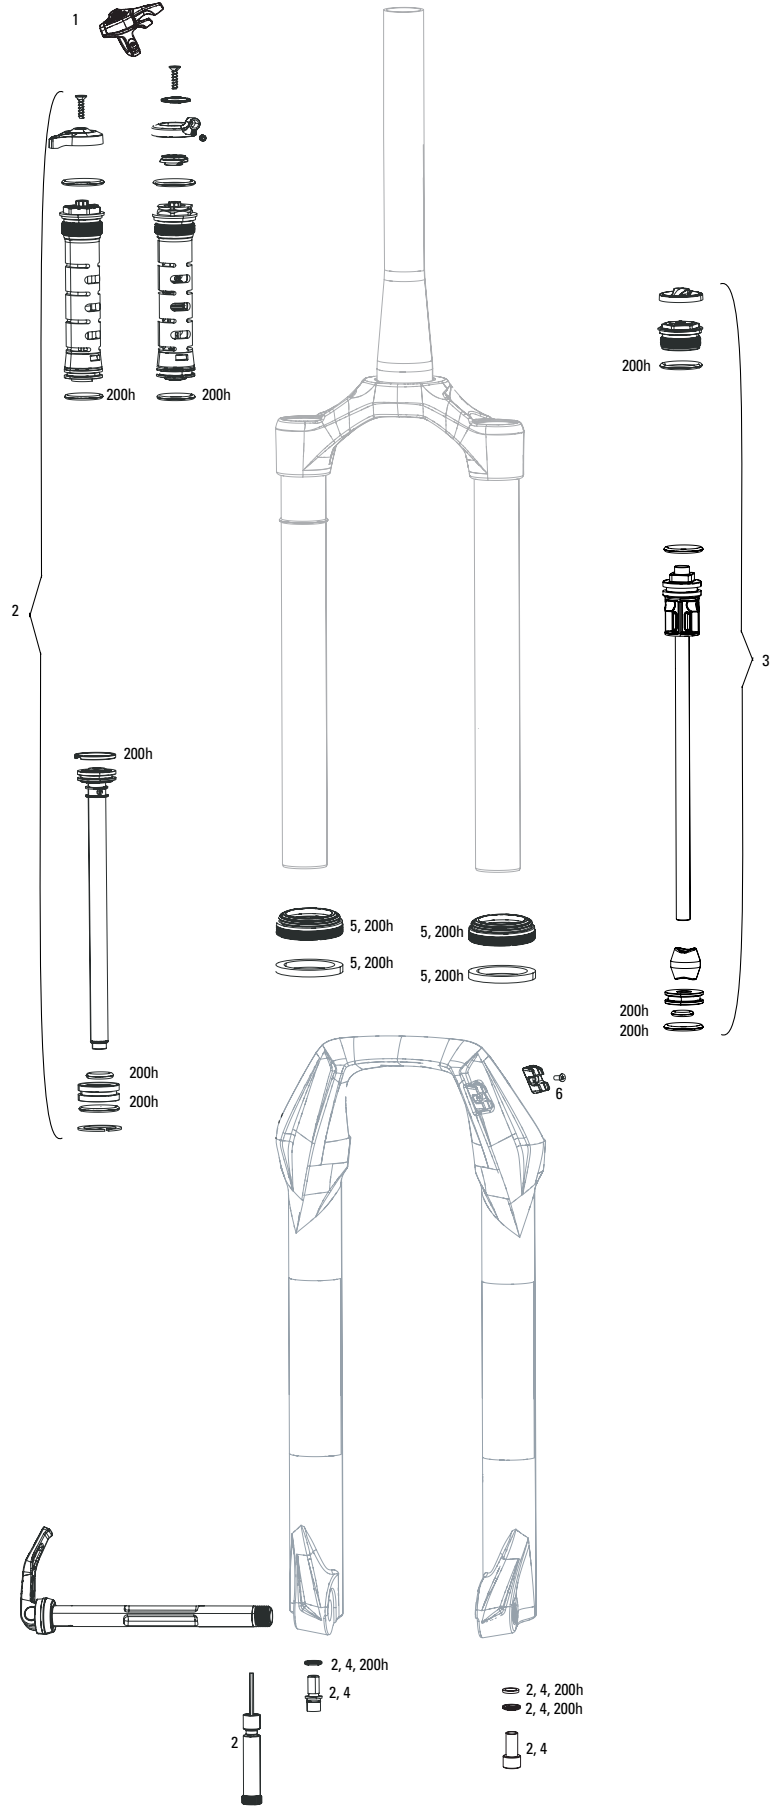

SERVICE		
FS1	11.4015.445.000	FRONT SUSPENSION SERVICE KIT - 2010 RECON, 2011 RECON GOLD
FS2	11.4018.016.000	FRONT SUSPENSION SERVICE KIT FULL - RECON GOLD SOLO AIR 2013 2016 (INCLUDES SOLO AIR AND DAMPER SEALS AND HARDWARE)
ns	00.4315.032.030	AM FORK SERVICE KIT, BASIC (INCLUDES DUST SEALS, FOAM RINGS,O-RING SEALS) - RECON GOLD COIL (2012-2016)
ns	00.4315.032.040	AM FORK SERVICE KIT, BASIC (INCLUDES DUST SEALS, FOAM RINGS,O-RING SEALS) - RECON GOLD SOLO AIR (2012-2016)
ns	00.4315.032.460	AM FORK SERVICE KIT, BASIC (INCLUDES DUST SEALS, FOAM RINGS,O-RING SEALS) - RECON GOLD A3(2013-2016)
CSU		
1	11.4018.008.340	FRONT SUSPENSION CHASSIS UPPER CSU RECON GOLD SOLO AIR 27.546 OFF-SET ALUMINUM DIFFUSION BLACK A1
1	11.4018.008.343	FRONT SUSPENSION CHASSIS UPPER CSU RECON GOLD SOLO AIR 27.546 OFF-SET ALUMINUM TAPER DIFFUSION BLACK A1
1	11.4018.008.403	FRONT SUSPENSION CHASSIS UPPER CSU RECON GOLD SOLO AIR 29 51OFF-SET ALUMINUM TAPER DIFFUSION BLACK B1
DAMPER REMOTES		
2	00.4318.002.009	REMOTE - ONELOC LEFT/ABOVE, RIGHT/BELOW 10MM, REMOTE ONLY (INCLUDES REMOTE, CABLE&HOUSING) -SID,REBA,REVELATION,BLUTO,SEKTOR,RECONGOLD(2013-2017)
2	00.4318.002.010	REMOTE - ONELOC RIGHT/ABOVE, LEFT/BELOW 10MM, REMOTE ONLY (INCLUDES REMOTE, CABLE&HOUSING) -SID,REBA,REVELATION,BLUTO,SEKTOR,RECONGOLD(2013-2017)
3	11.4308.848.000	REMOTE SPARE PART POPLOC LEVER LEFT (17MM CABLE PULL, NOT COMPATIBLE WITH 2013+ MOTION CONTROL)
3	11.4309.207.000	REMOTE SPARE PART POPLOC LEVER RIGHT (17MM CABLE PULL, NOT COMPATIBLE WITH 2013+ MOTION CONTROL)
4	11.4308.849.000	REMOTE SPARE PART POPLOC ADJUST LEVER LEFT (17MM CABLE PULL,NOT COMPATIBLE WITH 2013+ MOTION CONTROL)
4	11.4309.208.000	REMOTE SPARE PART POPLOC ADJUST LEVER RIGHT (17MM CABLE PULL, NOT COMPATIBLE WITH 2013+ MOTION CONTROL)
ASSEMBLIES		
5	11.4018.009.048	FRONT SUSPENSION INTERNALS RIGHT ASSEMBLY TK SEKTOR GOLD/RECON GOLD TK SOLO AIR 26,27.5,29 80-150 CROWN A1-B1
6	11.4018.009.049	FRONT SUSPENSION INTERNALS RIGHT ASSEMBLY TK SEKTOR GOLD/RECON GOLD TK SOLO AIR 26,27.5,29 80-150 REMOTE 10MM CABLE PULL(2013-2015 PUSHLOC AND ONELOC) A2-B1
7	11.4018.009.046	FRONT SUSPENSION INTERNALS RIGHT ASSEMBLY MOTION CONTROL SEKTOR GOLD/RECON GOLDRL SOLO AIR 26,27.5,29 80-150 CROWN A1-B1
8	11.4018.009.047	FRONT SUSPENSION INTERNALS RIGHT ASSEMBLY MOTION CONTROL SEKTOR GOLD/RECON GOLDRL SOLO AIR 26,27.5,29 80-150 REMOTE 10MMCABLE PULL (2013-2015 PUSHLOC AND ONELOC) A2-B1
KNOBS AND SPOOLS		
9	11.4015.461.010	FRONT SUSPENSION INTERNALS RIGHT COMPRESSION DAMPER ADJUSTERKNOB KIT (MOTION CONTROL CROWN ADJUST) W/ SCREW - REBA RL (2012-2016)/RECON, SEKTOR GOLD (2011-2016)
10	11.4015.461.020	FRONT SUSPENSION INTERNALS RIGHT COMPRESSION DAMPER REMOTE SPOOL/CLAMP KIT (MOTION CONTROL REMOTE) W/SCREW REBA RL (2012 2016)/RECON, SEKTOR GOLD (2011-2016)
11	11.4015.461.050	FRONT SUSPENSION INTERNALS RIGHT COMPRESSION KNOB KIT, TURNKEY - RECON/SEKTOR/30 GOLD/30 SILVER/XC32/XC30 A1-A3
12	11.4018.011.002	FRONT SUSPENSION INTERNALS RIGHT REMOTE SPOOL/CABLE CLAMP KIT RECON GOLD TKRL/ SEKTOR TKRL/REBA RL (10MM PULL 2013+ DAMPER/PUSHLOC AND ONELOC) 2013-2016
13	11.4015.443.010	FRONT SUSPENSION INTERNALS RIGHT REBOUND DAMPER & SEAL HEAD(80-120MM) - 2010 RECON XC/SL/RACE, 2011 RECON GOLD (INCLUDES REBOUND ADJUSTER KNOB)
14	11.4015.353.000	FRONT SUSPENSION INTERNALS RIGHT SEAL HEAD ASSEMBLY (REBOUNDDAMPER, MOTION CONTROL) - REBA 2008, REVELATION 2006-2009,RECON 2006-2010, RECON GOLD 2011,PIKE 2005-2010
15	11.4310.645.000	FRONT SUSPENSION INTERNALS RIGHT REBOUND ADJUSTER KNOB/BOLTKIT, ALUMINUM RED, SHORT
16	11.4015.404.010	FRONT SUSPENSION INTERNALS RIGHT REBOUND ADJUSTER KNOB/BOLTKIT, ALUMINUM RED LONG (USE WITH MAXLE LOWER LEG)
SPRING		
17	11.4309.336.000	FRONT SUSPENSION SERVICE COIL SPRING ISOLATOR KIT QTY 3
18	11.4018.012.001	FRONT SUSPENSION INTERNALS LEFT AIR TOP CAP, RECON GOLD/SEKTOR BLACK (32MM ALUMINUM UPPER TUBES ONLY)
19	11.4015.444.010	FRONT SUSPENSION INTERNALS LEFT AIR SPRING ASSY, SOLO AIR -2010 RECON XC/SL/RACE, 2011 RECON GOLD
20	11.4018.010.040	FRONT SUSPENSION INTERNALS LEFT SPRING RECON GOLD 262729 100SOLO AIR (INCLUDES TOP CAP, SOLO AIR SPRING, SHAFT BOLT)
20	11.4018.010.042	FRONT SUSPENSION INTERNALS LEFT SPRING RECON GOLD 262729 120SOLO AIR (INCLUDES TOP CAP, SOLO AIR SPRING, SHAFT BOLT)
MAXLE		
21	00.4315.013.010	AXLE MAXLE LITE FRONT MTB 20X110 LENGTH 158MM THREAD LENGTH9MM THREAD PITCH M20X2.0 - 32MM CHASSIS (2011-2016)
22	00.4318.005.002	AXLE MAXLE LITE FRONT MTB, 15X100, LENGTH 148MM, THREAD LENGTH 9MM, THREAD PITCH M15X1.50
23	00.4318.005.018	AXLE MAXLE STEALTH FRONT MTB, 15X100, LENGTH 148MM, THREAD LENGTH 9MM, THREAD PITCH M15X1.50 (NOT COMPATIBLE WITH RS-1) STANDARD
ns	11.4318.004.001	MAXLE LITE 15MM XC LEVER ASSEMBLY
24	11.4015.450.000	FRONT SUSPENSION INTERNALS LEFT ALL-TRAVEL SPACER KIT (NOT COMPATIBLE WITH SID/REBA/REVELATION SOLO AIR SPRING)
25	00.4318.002.011	REMOTE UPGRADE KIT - ONELOC RIGHT/ABOVE, LEFT/BELOW 10MM MCRL DAMPER PUSH TO CLOSE (INCLUDES REMOTE, COMP DAMPER, CABLE&HOUSING)- RECONGOLD/SEKTORGOLD(2013 -2016)
26	11.4308.327.002	FRONT SUSPENSION SERVICE SCHRADER VALVE CORE QTY 2
27	11.4015.534.010	FRONT SUSPENSION SERVICE HYDRAULIC HOSE CLAMP, LOWER LEG
SPARES		
ns	11.4307.469.000	FRONT SUSPENSION SERVICE BRAKE POST KIT STEEL (QTY 2)
28	11.4310.290.000	FRONT SUSPENSION SERVICE DUST SEAL/FOAM RING GREY 32MM SEAL,10MM FOAM RING - REVELATION/ARGYLE/SEKTOR/TORA/RECON/XC32