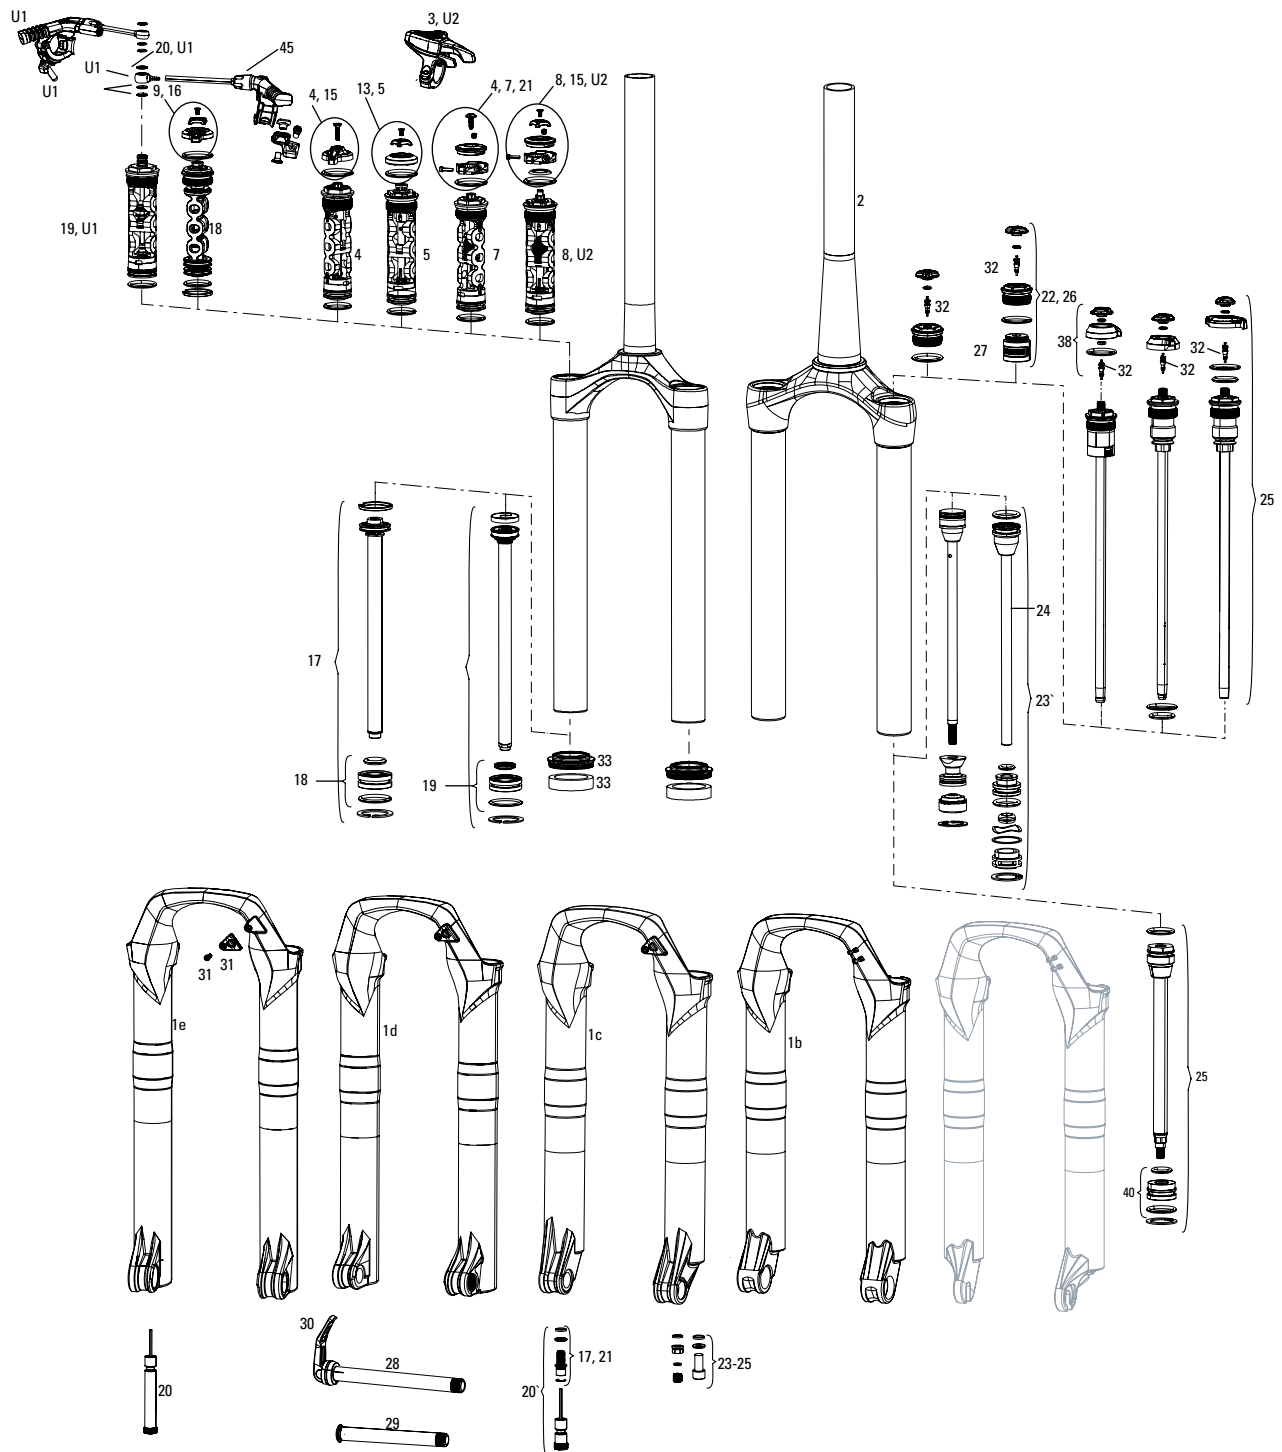

Note:

IMPORTANT - 2010+ Revelation: 150mm air spring assembly NOT compatible with 2006-2009 Revelation forks.

1. Full service kits include replaceable rebound damper sealheads, o-rings, glide rings, retaining rings, crush washers, crush washer retainers and shaft bolts/nuts. All air service kits include replacement schrader valve cores. Not all service parts are pictured. All basic service kits include the following replaceable wear items: o-rings, glide rings, dust seals, and foam rings.
2. Rebound damper and spring shaft kits include crush washers, crush washer retainers and shaft bolts, as well as upper tube retaining rings and rebound adjuster knob.
3. Convert from Crown Adjust to Remote Adjust: Use upgrade kits.
4. Solo Air internals require Solo Air CSU; Solo Air internals are not compatible with Dual Air CSU. Dual Air internals require Dual Air CSU; Dual Air internals are not compatible with Solo Air CSU.
5. Revelation RCT3 A3 (2014+) compression damper must be used with Revelation A3 rebound damper (with Rapid Recovery valving). Revelation RCT3 A2 (2012-2013) compression damper is not compatible with Revelation RCT3 A3 compression damper.
6. 2011-2012 XLoc remote uses 2.5wt suspension fluid. 2013+ XLoc remote uses Reverb hydraulic fluid. Use fluid indicated on fork top cap.