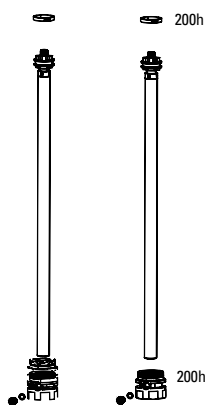

Note:

1. Full service kits include replaceable o-rings, glide rings, retaining rings, crush washers, crush washer retainers and shaft bolts/nuts. All air service kits include replacement schrader valve cores. All basic service kits include the following replaceable wear items: o-rings, glide rings, dust seals, and foam rings.
2. 2018+ Revelation has 35mm upper tubes, not compatible with 32mm.
3. Decal and Maxle pages can be found in back of the catalog.