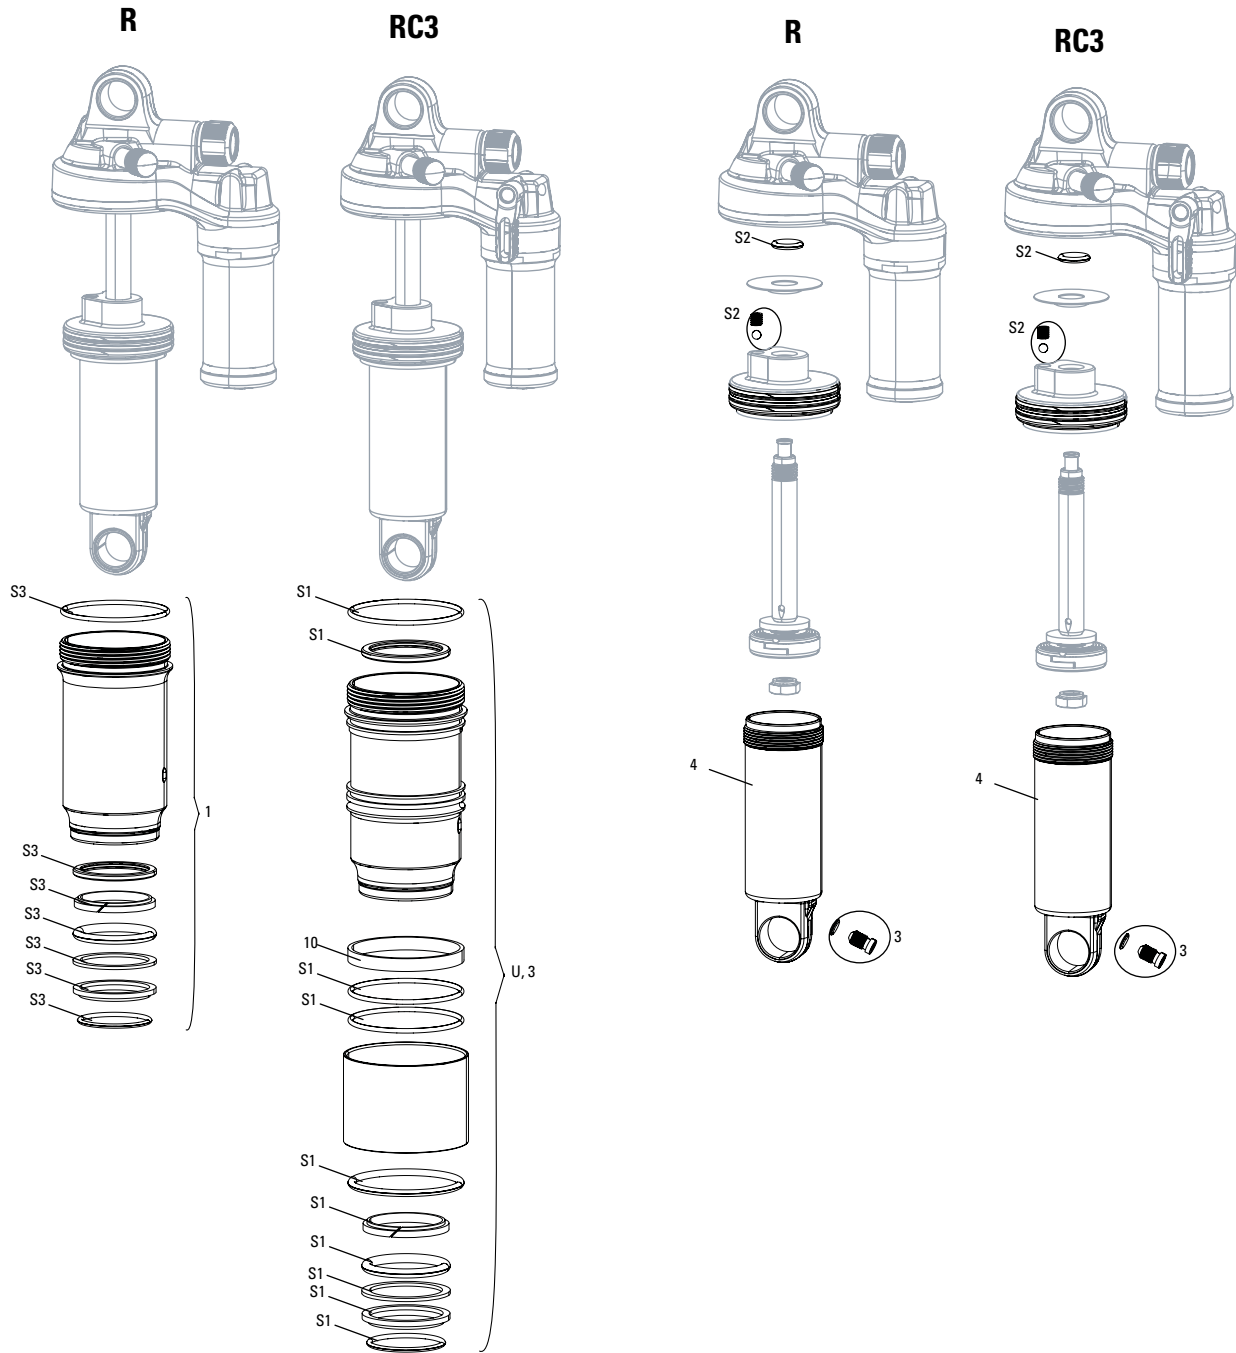

**Note:**

1. All 2011-2013 Monarch Plus shocks are compatible with 2011-2013 standard and high-volume air can assemblies; air can includes all seals installed.
2. Use '1/2"x1/2" Rear Shock Bushing/Mount Hardware Tool' to remove and install eyelet bushing and mounting hardware.