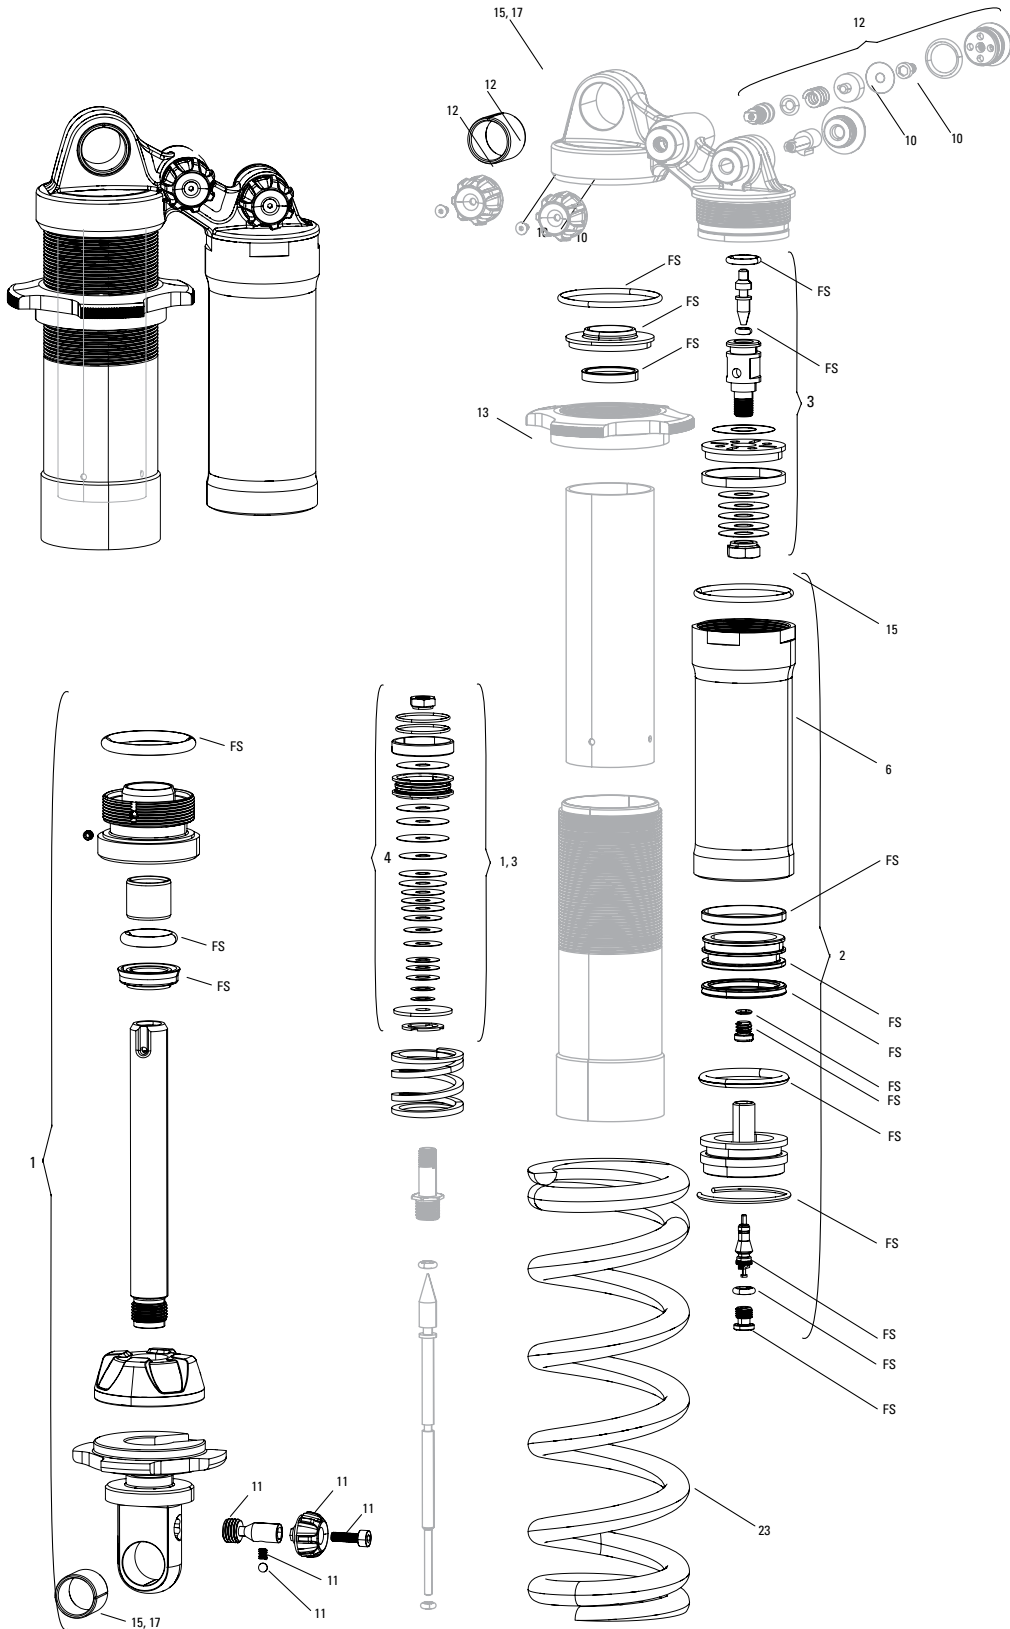

COIL SPRING

4	00.4118.026.000	REAR SUSPENSION SPRING GREY VIVID/KAGE 300LB 200X51/57
4	00.4118.026.001	REAR SUSPENSION SPRING GREY VIVID/KAGE 350LB 200X51/57
4	00.4118.026.002	REAR SUSPENSION SPRING GREY VIVID/KAGE 400LB 200X51/57
4	00.4118.026.003	REAR SUSPENSION SPRING GREY VIVID/KAGE 450LB 200X51/57
4	00.4118.026.004	REAR SUSPENSION SPRING GREY VIVID/KAGE 500LB 200X51/57
4	00.4118.026.005	REAR SUSPENSION SPRING GREY VIVID/KAGE 550LB 200X51/57
4	00.4118.026.006	REAR SUSPENSION SPRING GREY VIVID/KAGE 600LB 200X51/57
4	00.4118.026.007	REAR SUSPENSION SPRING GREY VIVID/KAGE 650LB 200X51/57
4	00.4118.026.008	REAR SUSPENSION SPRING GREY VIVID/KAGE 250LB 216/222X70
4	00.4118.026.009	REAR SUSPENSION SPRING GREY VIVID/KAGE 300LB 216/222X70
4	00.4118.026.010	REAR SUSPENSION SPRING GREY VIVID/KAGE 350LB 216/222X70
4	00.4118.026.011	REAR SUSPENSION SPRING GREY VIVID/KAGE 400LB 216/222X70
4	00.4118.026.012	REAR SUSPENSION SPRING GREY VIVID/KAGE 450LB 216/222X70
4	00.4118.026.013	REAR SUSPENSION SPRING GREY VIVID/KAGE 500LB 216/222X70
4	00.4118.026.014	REAR SUSPENSION SPRING GREY VIVID/KAGE 550LB 216/222X70
4	00.4118.026.015	REAR SUSPENSION SPRING GREY VIVID/KAGE 600LB 216/222X70
4	00.4118.026.016	REAR SUSPENSION SPRING GREY VIVID/KAGE 650LB 216/222X70
4	00.4118.026.017	REAR SUSPENSION SPRING GREY VIVID/KAGE 200LB 240X76
4	00.4118.026.018	REAR SUSPENSION SPRING GREY VIVID/KAGE 250LB 240X76
4	00.4118.026.019	REAR SUSPENSION SPRING GREY VIVID/KAGE 300LB 240X76
4	00.4118.026.020	REAR SUSPENSION SPRING GREY VIVID/KAGE 350LB 240X76
4	00.4118.026.021	REAR SUSPENSION SPRING GREY VIVID/KAGE 400LB 240X76
4	00.4118.026.022	REAR SUSPENSION SPRING GREY VIVID/KAGE 450LB 240X76
4	00.4118.026.023	REAR SUSPENSION SPRING GREY VIVID/KAGE 500LB 240X76
4	00.4118.026.024	REAR SUSPENSION SPRING GREY VIVID/KAGE 550LB 240X76
4	00.4118.026.025	REAR SUSPENSION SPRING GREY VIVID/KAGE 600LB 240X76
4	00.4118.026.026	REAR SUSPENSION SPRING GREY VIVID/KAGE 200LB 267X89
4	00.4118.026.027	REAR SUSPENSION SPRING GREY VIVID/KAGE 250LB 267X89
4	00.4118.026.028	REAR SUSPENSION SPRING GREY VIVID/KAGE 300LB 267X89
4	00.4118.026.029	REAR SUSPENSION SPRING GREY VIVID/KAGE 350LB 267X89
4	00.4118.026.030	REAR SUSPENSION SPRING GREY VIVID/KAGE 400LB 267X89
4	00.4118.026.031	REAR SUSPENSION SPRING GREY VIVID/KAGE 450LB 267X89
4	00.4118.026.032	REAR SUSPENSION SPRING GREY VIVID/KAGE 500LB 267X89
4	00.4118.026.033	REAR SUSPENSION SPRING GREY VIVID/KAGE 550LB 267X89

TOOLS/GREASE/FLUIDS

5	00.4315.026.010	1/2"X1/2" REAR SHOCK BUSHING TOOL (EYELET/SEALHEAD) ROCKSHOX
6	00.4115.154.020	REAR SHOCK VISE BLOCKS, 3 HOLE FOR ROCKSHOX MONARCH/VIVID/VIVID AIR/REVERB
7	00.4115.185.000	REAR SHOCK BODY VISE BLOCKS, ROCKSHOX KAGE/VIVID
ns	11.4315.004.020	ROCKSHOX SUSPENSION OIL, 3WT 16OZ BOTTLE - REAR SHOCK DAMPER/CHARGER DAMPER
ns	11.4315.021.050	ROCKSHOX SUSPENSION OIL, 3WT 120ML BOTTLE - REAR SHOCK DAMPER/CHARGER DAMPER
ns	00.4315.014.010	GREASE, PM600 MILITARY GREASE 14OZ (FOR ORING SEALS)