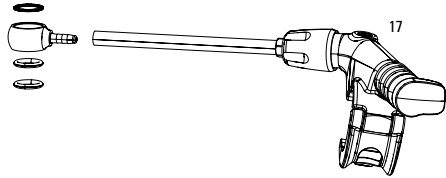

SERVICE

FS	11.4118.038.001	REAR SHOCK SERVICE KIT FULL - MONARCH XX B1(2014-2015)
S	00.4315.032.380	AM REAR SHOCK AIR CAN SERVICE KIT, BASIC - MONARCH B1(PLUS,XX,RL) C1 (R,RT3) D1 (2014-2016)
S	00.4315.032.390	AM REAR SHOCK AIR CAN SERVICE KIT, BASIC - MONARCH HIGH VOLUME B1(PLUS,XX,RL) C1 (R,RT3) (2014-2015)
S	00.4315.032.540	AM REAR SHOCK AIR CAN SERVICE KIT, BASIC - MONARCH DEBONAIR(2015-2016)

AIR CAN

1	11.4118.033.009	REAR SHOCK SPARE PARTS AIR CAN ASSEMBLY MONARCH BLACK 165X38, B1(PLUS,RL,XX), C1(R,RT,RT3) D1(RT3)
1	11.4118.033.010	REAR SHOCK SPARE PARTS AIR CAN ASSEMBLY MONARCH BLACK 184X44, B1(PLUS,RL,XX), C1(R,RT,RT3) D1(RT3)
1	11.4118.033.011	REAR SHOCK SPARE PARTS AIR CAN ASSEMBLY MONARCH BLACK 190X51/200X51, B1(PLUS,RL,XX), C1(R,RT,RT3) D1(RT3)
1	11.4118.033.012	REAR SHOCK SPARE PARTS AIR CAN ASSEMBLY MONARCH BLACK 200X57, B1(PLUS,RL,XX), C1(R,RT,RT3) D1(RT3)
1	11.4118.033.013	REAR SHOCK SPARE PARTS AIR CAN ASSEMBLY MONARCH BLACK 216X63, B1(PLUS,RL,XX), C1(R,RT,RT3) D1(RT3)
2	11.4118.033.015	REAR SHOCK SPARE PARTS AIR CAN ASSEMBLY MONARCH BLACK HIGH VOLUME 190X51/200X51, B1(PLUS,RL,XX), C1(R,RT,RT3)
2	11.4118.033.016	REAR SHOCK SPARE PARTS AIR CAN ASSEMBLY MONARCH BLACK HIGH VOLUME 200X57, B1(PLUS,RL,XX), C1(R,RT,RT3)
2	11.4118.033.017	REAR SHOCK SPARE PARTS AIR CAN ASSEMBLY MONARCH BLACK HIGH VOLUME 216X63, B1(PLUS,RL,XX), C1(R,RT,RT3)
2	11.4118.033.028	REAR SHOCK SPARE PARTS AIR CAN ASSEMBLY MONARCH BLACK DEBONAIR (INCLUDES DECALS) 165X38, B1(PLUS,RL,XX), C1(R,RT,RT3) D1(RT3)
2	11.4118.033.029	REAR SHOCK SPARE PARTS AIR CAN ASSEMBLY MONARCH BLACK DEBONAIR (INCLUDES DECALS) 184X44, B1(PLUS,RL,XX), C1(R,RT,RT3) D1(RT3)
2	11.4118.033.030	REAR SHOCK SPARE PARTS AIR CAN ASSEMBLY MONARCH BLACK DEBONAIR (INCLUDES DECALS) 190X51/200X51, B1(PLUS,RL,XX), C1(R,RT,RT3) D1(RT3)
2	11.4118.033.031	REAR SHOCK SPARE PARTS AIR CAN ASSEMBLY MONARCH BLACK DEBONAIR (INCLUDES DECALS) 200X57, B1(PLUS,RL,XX), C1(R,RT,RT3) D1(RT3)
2	11.4118.033.032	REAR SHOCK SPARE PARTS AIR CAN ASSEMBLY MONARCH BLACK DEBONAIR (INCLUDES DECALS) 216X63, B1(PLUS,RL,XX), C1(R,RT,RT3) D1(RT3)

DAMPER BODY

3	11.4118.037.014	REAR SHOCK SPARE PARTS DAMPER BODY/IFP FAST BLACK, 165X38 -MONARCH 2014-2017
3	11.4118.037.015	REAR SHOCK SPARE PARTS DAMPER BODY/IFP FAST BLACK, 184X44 -MONARCH 2014-2017
3	11.4118.037.016	REAR SHOCK SPARE PARTS DAMPER BODY/IFP FAST BLACK, 190X51 -MONARCH 2014-2017
3	11.4118.037.017	REAR SHOCK SPARE PARTS DAMPER BODY/IFP FAST BLACK, 200X51 -MONARCH 2014-2017
3	11.4118.037.018	REAR SHOCK SPARE PARTS DAMPER BODY/IFP FAST BLACK, 200X57 -MONARCH 2014-2017
3	11.4118.037.020	REAR SHOCK SPARE PARTS DAMPER BODY/IFP FAST BLACK, 216X63 -MONARCH 2014-2017

SPARES