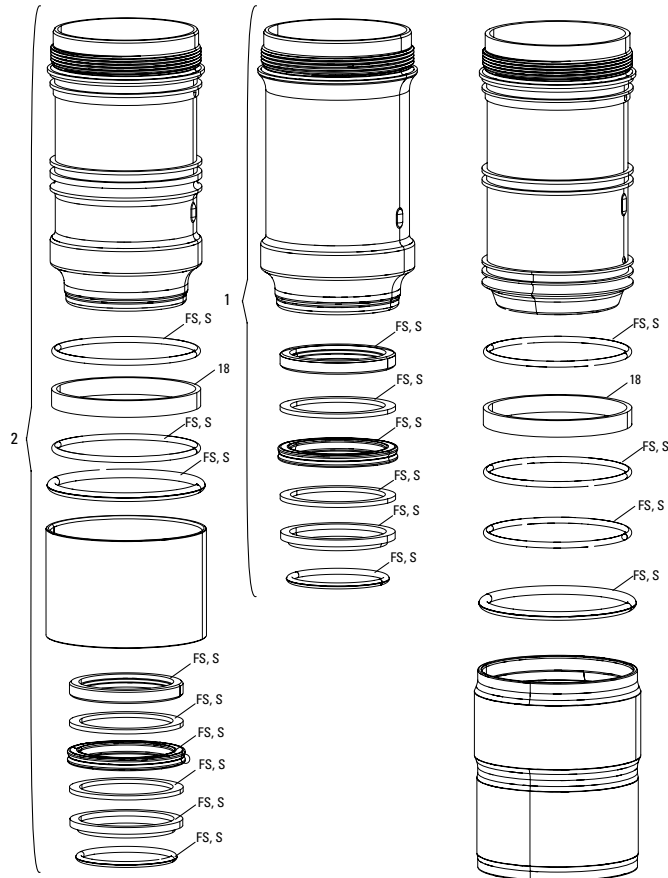

SERVICE

FS	11.4118.038.001	REAR SHOCK SERVICE KIT FULL - MONARCH XX B1(2014-2015)
S	00.4315.032.380	AM REAR SHOCK AIR CAN SERVICE KIT, BASIC - MONARCH B1(PLUS,XX,RL) C1 (R,RT3) D1 (2014-2016)
S	00.4315.032.390	AM REAR SHOCK AIR CAN SERVICE KIT, BASIC - MONARCH HIGH VOLUME B1(PLUS,XX,RL) C1 (R,RT3) (2014-2015)
S	00.4315.032.540	AM REAR SHOCK AIR CAN SERVICE KIT, BASIC - MONARCH DEBONAIR(2015-2016)

AIR CAN

1	11.4118.033.009	REAR SHOCK SPARE PARTS AIR CAN ASSEMBLY MONARCH BLACK 165X38, B1(PLUS,RL,XX), C1(R,RT,RT3) D1(RT3)
1	11.4118.033.010	REAR SHOCK SPARE PARTS AIR CAN ASSEMBLY MONARCH BLACK 184X44, B1(PLUS,RL,XX), C1(R,RT,RT3) D1(RT3)
1	11.4118.033.011	REAR SHOCK SPARE PARTS AIR CAN ASSEMBLY MONARCH BLACK 190X51/200X51, B1(PLUS,RL,XX), C1(R,RT,RT3) D1(RT3)
1	11.4118.033.012	REAR SHOCK SPARE PARTS AIR CAN ASSEMBLY MONARCH BLACK 200X57, B1(PLUS,RL,XX), C1(R,RT,RT3) D1(RT3)
1	11.4118.033.013	REAR SHOCK SPARE PARTS AIR CAN ASSEMBLY MONARCH BLACK 216X63, B1(PLUS,RL,XX), C1(R,RT,RT3) D1(RT3)
2	11.4118.033.015	REAR SHOCK SPARE PARTS AIR CAN ASSEMBLY MONARCH BLACK HIGH VOLUME 190X51/200X51, B1(PLUS,RL,XX), C1(R,RT,RT3)
2	11.4118.033.016	REAR SHOCK SPARE PARTS AIR CAN ASSEMBLY MONARCH BLACK HIGH VOLUME 200X57, B1(PLUS,RL,XX), C1(R,RT,RT3)
2	11.4118.033.017	REAR SHOCK SPARE PARTS AIR CAN ASSEMBLY MONARCH BLACK HIGH VOLUME 216X63, B1(PLUS,RL,XX), C1(R,RT,RT3)
2	11.4118.033.028	REAR SHOCK SPARE PARTS AIR CAN ASSEMBLY MONARCH BLACK DEBONAIR (INCLUDES DECALS) 165X38, B1(PLUS,RL,XX), C1(R,RT,RT3) D1(RT3)
2	11.4118.033.029	REAR SHOCK SPARE PARTS AIR CAN ASSEMBLY MONARCH BLACK DEBONAIR (INCLUDES DECALS) 184X44, B1(PLUS,RL,XX), C1(R,RT,RT3) D1(RT3)
2	11.4118.033.030	REAR SHOCK SPARE PARTS AIR CAN ASSEMBLY MONARCH BLACK DEBONAIR (INCLUDES DECALS) 190X51/200X51, B1(PLUS,RL,XX), C1(R,RT,RT3) D1(RT3)
2	11.4118.033.031	REAR SHOCK SPARE PARTS AIR CAN ASSEMBLY MONARCH BLACK DEBONAIR (INCLUDES DECALS) 200X57, B1(PLUS,RL,XX), C1(R,RT,RT3) D1(RT3)
2	11.4118.033.032	REAR SHOCK SPARE PARTS AIR CAN ASSEMBLY MONARCH BLACK DEBONAIR (INCLUDES DECALS) 216X63, B1(PLUS,RL,XX), C1(R,RT,RT3) D1(RT3)

DAMPER BODY

3	11.4118.037.014	REAR SHOCK SPARE PARTS DAMPER BODY/IFP FAST BLACK, 165X38 -MONARCH 2014-2017
3	11.4118.037.015	REAR SHOCK SPARE PARTS DAMPER BODY/IFP FAST BLACK, 184X44 -MONARCH 2014-2017
3	11.4118.037.016	REAR SHOCK SPARE PARTS DAMPER BODY/IFP FAST BLACK, 190X51 -MONARCH 2014-2017
3	11.4118.037.017	REAR SHOCK SPARE PARTS DAMPER BODY/IFP FAST BLACK, 200X51 -MONARCH 2014-2017
3	11.4118.037.018	REAR SHOCK SPARE PARTS DAMPER BODY/IFP FAST BLACK, 200X57 -MONARCH 2014-2017
3	11.4118.037.020	REAR SHOCK SPARE PARTS DAMPER BODY/IFP FAST BLACK, 216X63 -MONARCH 2014-2017

SPARES